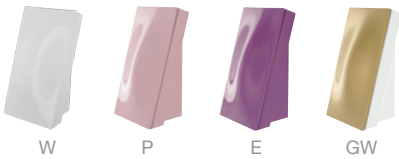

N

W

**LH 32 /
TOO MUCH AROMA DIFFUSER**

Design Karim Rashid
Diffuseur d'arôme, 20 x 11 x 9,6 cm
Aroma diffuser, 7.87 x 4.33 x 3.60"

LD 89 / TOO MUCH MOUSE

Design Karim Rashid
Souris sans fil rechargeable, 11,8 x 6,5 x 4,6 cm
Rechargeable cordless mouse, 1.34 x 2.56 x 1.81"