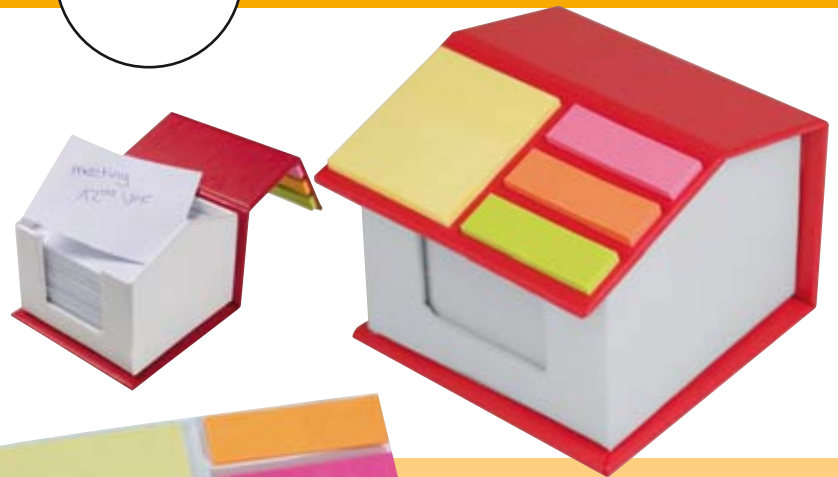

Art. 21287 9 x 8,7 x 7,5 cm

G 5 x 2,5 cm K 25/50

House with 500 note sheets, sticky note pad (25 sheets) and adhesive markers (3 x 25 sheets).