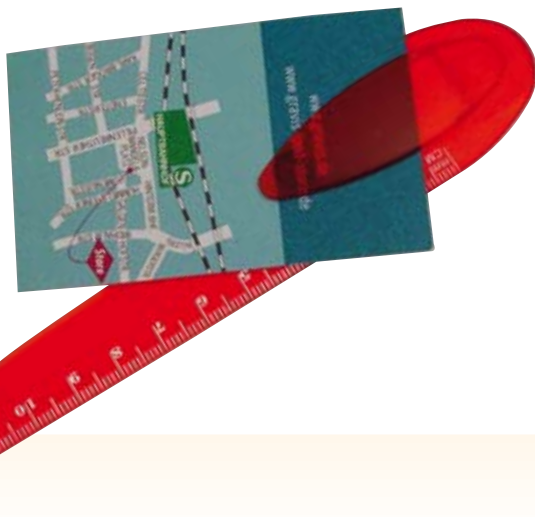

Art. 23104 16,8 x 3,2 x 0,4 cm

☞ AE 3 x 1 cm ☞ 📦 100/2000

3 in 1 set with ruler, letter opener and memo clip in frosted colours. A striking promotional gift with many functions.