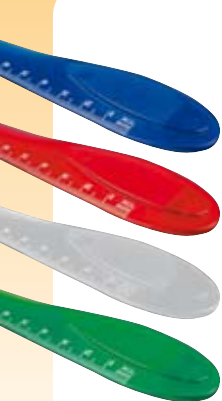

Letter opener with a small cutter in house shape, available in 2 different colours.

OFFICE

Art. 22065 7,4 x 2,9 x 0,1 cm

☞ LE 1,5 x 1,5 cm ☞ 📦 100/800

This large paper clip made of metal is very versatile and can even be used as bookmark.

04

05

06

09

Art. 23104 16,8 x 3,2 x 0,4 cm

☞ AE 3 x 1 cm ☞ 📦 100/2000

3 in 1 set with ruler, letter opener and memo clip in frosted colours. A striking promotional gift with many functions.

Art. 28709 6,3 x 9,3 x 5,5 cm