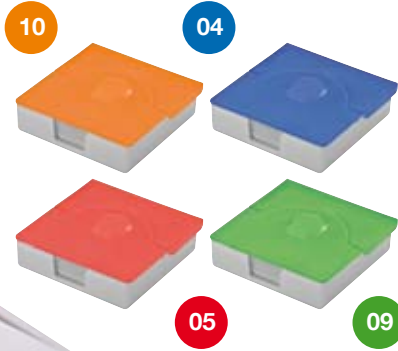

Sticky note pad with coloured memo strips (25 pcs each colour), yellow sticky notes (30 pcs) and a dual power calculator.

Art. 28865 7 x 7,5 x 2,3 cm

AE 4 x 3 cm P 100/200

The small ring-binder provides coloured memo strips (25 pcs each colour), as well as yellow, pink and green sticky notes (25 pcs each colour). Thus you have the adequate marking for each note.

Art. 21287 9 x 8,7 x 7,5 cm

G 5 x 2,5 cm K 25/50

House with 500 note sheets, sticky note pad (25 sheets) and adhesive markers (3 x 25 sheets).

Art. 21283 8 x 10,5 x 1,7 cm

AS 6 x 4 cm P 25/150

Sticky notes and markers in a white hard cover book. The perfect compact note set. Contains 100 note sheets and 25 of each coloured marker.

Art. 28271 \approx 10,0 x 9,7 x 2,5 cm

\hookrightarrow G 6 x 2 cm \boxtimes P \boxtimes 20/100

Practical plastic box with memo notes and frosted lid which, when positioned upright, provides a great business card and memo holder.

OFFICE

Art. 28345 \approx 30 x 21,5 x 1,2 cm

\hookrightarrow G 5 x 0,8 cm \boxtimes P \boxtimes 10/40

This pin board provides space for your most important notes. Just note important things with the felt tip pens on the white space or use the cork space for pinning your notes on it. You can attach the board everywhere by means of two magnet bars and a hook. Two magnet pins and four sticks are already included.