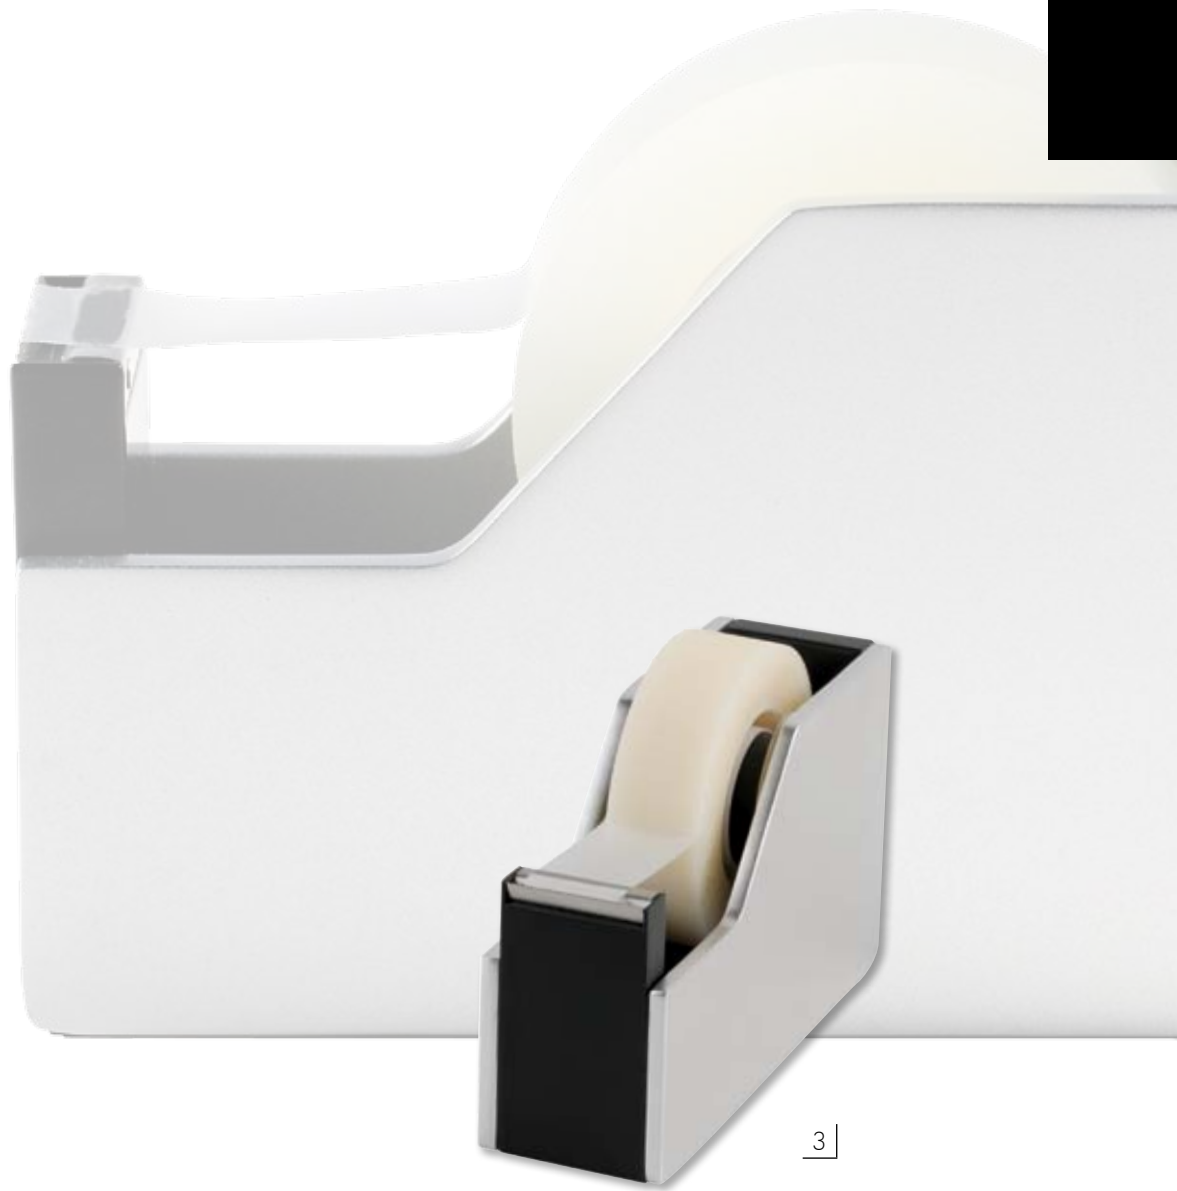

1] PURE Locher mit Anlageschne
Design Wiege
110x100x40 mm, Holz und
Aluminium
hole punch with guide, wood and
aluminium
C-0500

2] PURE Hefter
Design Wiege
115x32x55 mm, Holz und Aluminium
stapler, wood and aluminium
C-0502

3]