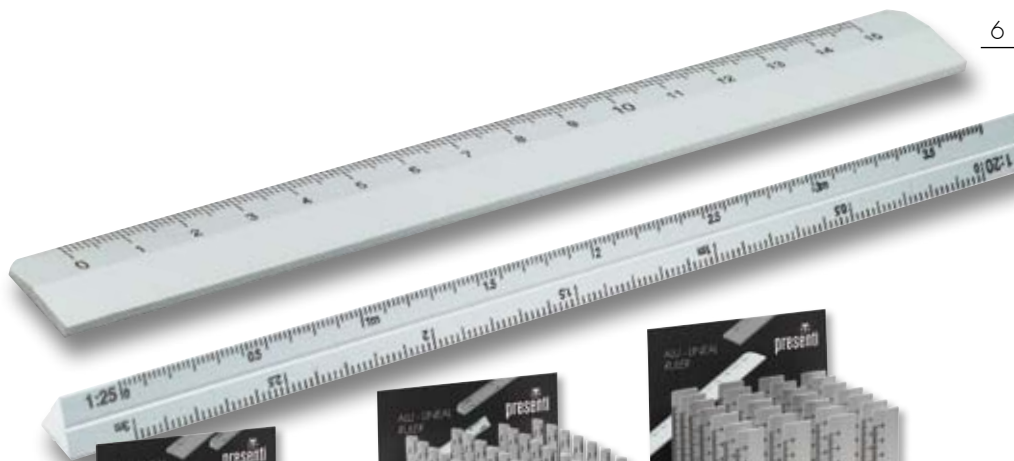

6

7

8

9

10

11

12

7] MORITZ Alu-Lineal mit 6 Maßstäben, 18 cm
1:100, 1:50, 1:20, 1:25, 1:75, 1:125
180x8x6 mm, Aluminium
ruler with six scales 18 cm, 1:100,
1:50, 1:20, 1:25, 1:75, 1:125
A-684

8] DISPLAY MAX&MORITZ
Schaumstoffdisplay mit Ware
DISPLAY + 14xA682 + 14xA684
140x140x220 mm,
foam display with merchandise,
PR-5226

9] DISPLAY MORITZ
Schaumstoffdisplay mit Ware
DISPLAY + 28xA-684
140x140x220 mm,
foam display with merchandise,
PR-5225

10] DISPLAY MAX Schaumstoffdisplay
mit Ware
DISPLAY + 28xA-682
140x140x220 mm,
foam display with merchandise,
PR-5224

11] WAVE Lineal, 30 cm
Lineal und Stiftablage
Design Lutz Gathmann
320x55x20 mm, Aluminium
ruler, ruler and pencil tray, aluminium
A-680

12] SCRIPT Anspitzer
Design Tassilo von Grolman
45x40x15 mm, Aluminium
pencil sharpener, aluminium
C-0258