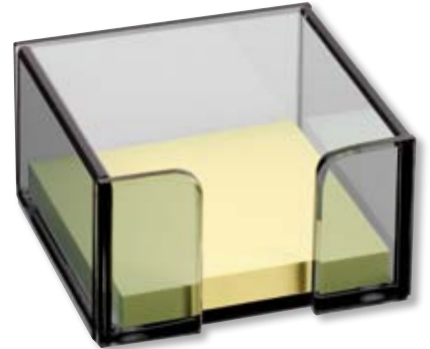

1]

1] VITREO Stifteköcher
Design Karen Donndorf
88x88x106 mm, Glas
pencil box, glas
SE-0300

2] VITREO Büroklammerbehälter
emform Design
60x60x30 mm, Glas
paperclip box, glas
SE-0310

2]

3]

4]

3] VITREO Post-it-Box
inkl. Post-ist
emform Design
90x90x50 mm, Glas
post-it-box, with sticky notes, glas
SE-0301

4] VITREO Zettelbox
ohne Zettelblock
emform Design
110x110x100 mm, Glas
notelet holder, without paper, glas
SE-0309