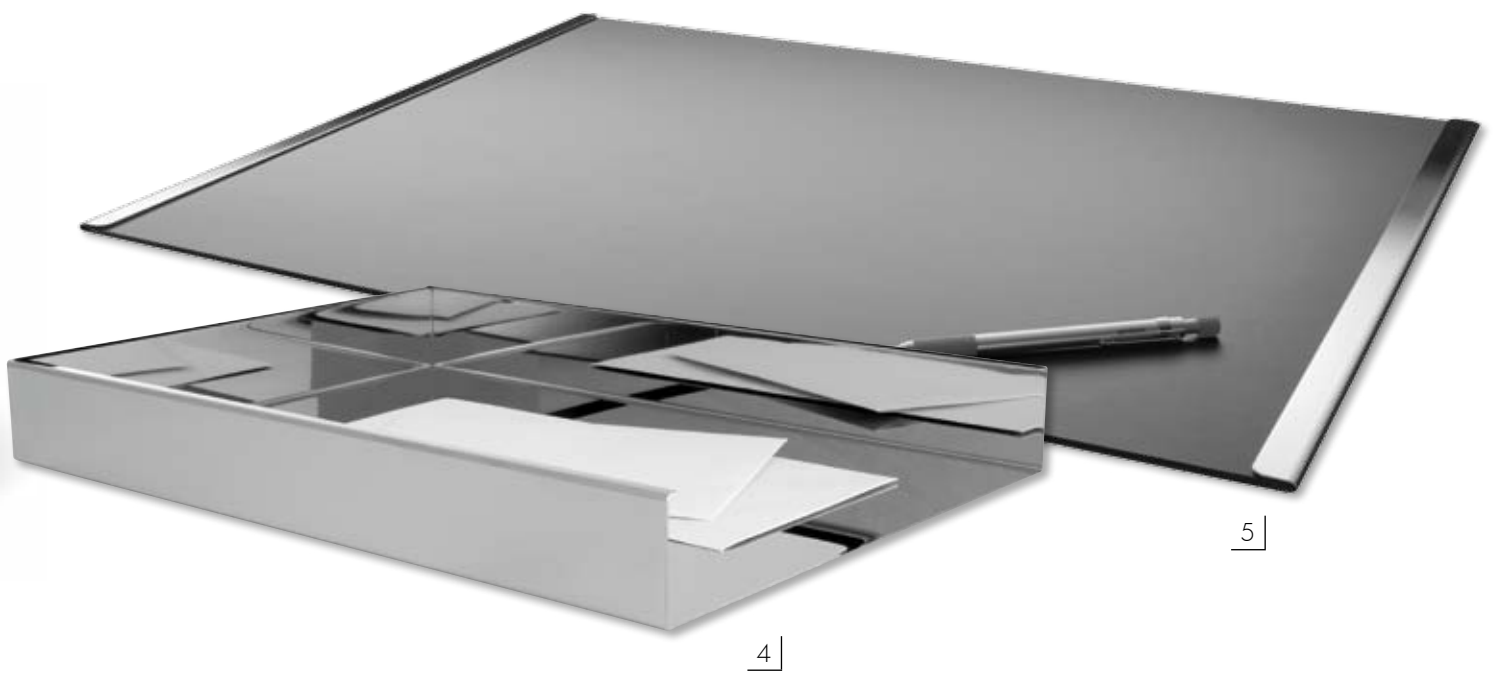

1] CLASSIC Rollkartei
mit Kugellager
Design Winfried Scheuer
150x130x130 mm, Aluminium
revolving card index, with ball-bearing,
aluminium
C-0237

2] CLASSIC Büroklammermagnet
Design Gábor Tesity
10x95x95 mm, Zink-Druckguss
paperclip magnet, zinc alloy
C-0231

3] CLASSIC Löscher
Design Wolfgang Armgardt
65x123x70 mm, Edelstahl
blotter, stainless steel
F-2261

3] CLASSIC Löschpapier
10 Blatt
57x102 mm, Löschpapier
blotting paper, 10 sheets, blotting
paper
E-0270-1