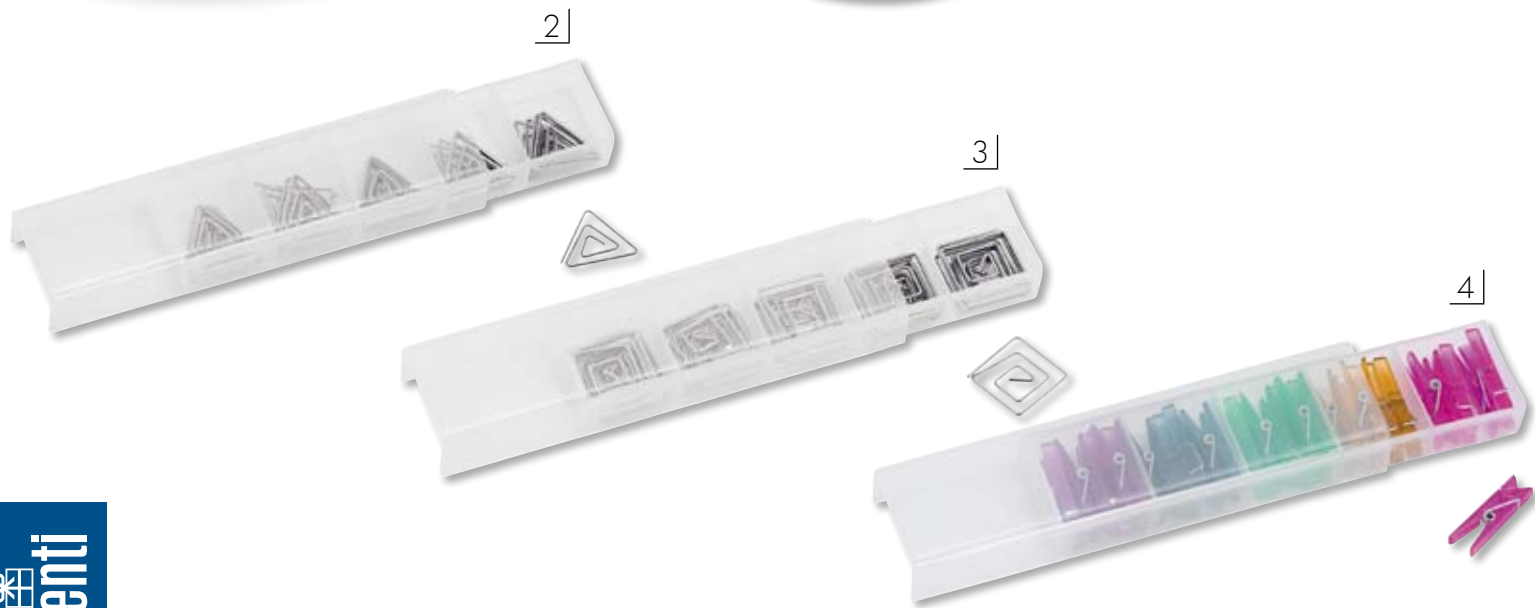

1] 2058 Kalender
50 Jahre gültig
D 55, H 10 mm, Zink-Druckguss
calendar, valid 50 years, zinc alloy
EL-0182

2] TRIANGLE 25er Büroklammernset
125x30x15 mm, Edelstahl
set of 25 pcs. office-clips, stainless
steel
PR-5019
3] BOX 25er Büroklammernset

125x30x15 mm, Edelstahl
set of 25 pcs. office-clips, stainless
steel
PR-5021

4] CLIPPY 30er Büroklammernset
125x30x15 mm, Kunststoff
set of 30 pcs. office-clips, plastic
PR-5017

5] CLEAR Minibüroset
105x72x30 mm, Kunststoff
mini stationary set, plastic
PR-5016