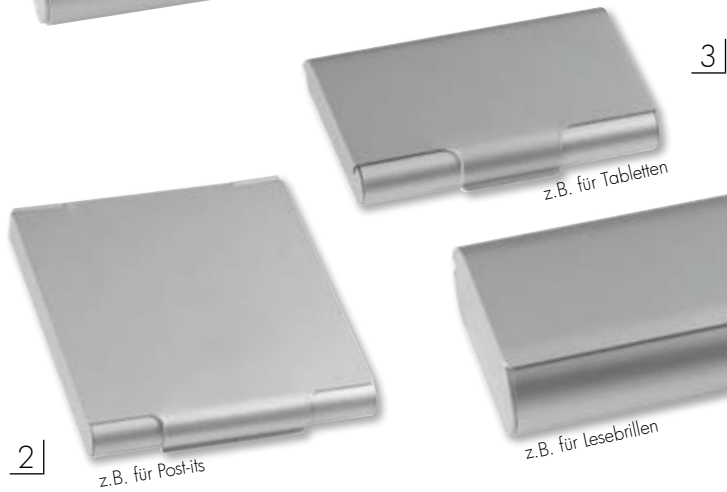

1] BOX 175 Aluminiumbox
175x61x15 mm, Aluminium
aluminium box, aluminium
PR-5006

2] BOX POST-IT Aluminiumbox
79x88x11 mm, Aluminium
aluminium box, aluminium
PR-5007

3] BOX 64 Aluminiumbox
64x39x10 mm, Aluminium
aluminium box, aluminium
PR-5005

4] BOX 145 Aluminiumbox
145x52x25 mm, Aluminium
aluminium box, aluminium
PR-5009

5] 4LIFE Pillenbox
95x43x13 mm, aluminium
pillbox, aluminium
PR-5106