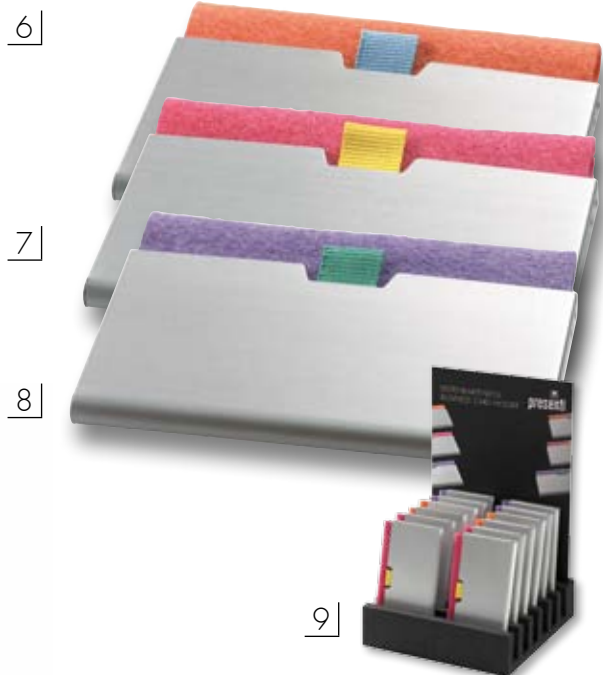

6] ORANGE Visitenkartenetui
95x65x8 mm, Aluminium
business card holder, aluminium
PR-0075

7] PINK Visitenkartenetui
95x65x8 mm, Aluminium
business card holder, aluminium
PR-0076

8] PURPLE Visitenkartenetui
95x65x8 mm, Aluminium
business card holder, aluminium
PR-0077

9] DISPLAY ORANGE PINK PURPLE
Schaumstoffdisplay mit Ware
DISPLAY + 4xPR-0075 + 4xPR-0076 +
4xPR-0077
140x140x220 mm,
foam display with merchandise,
PR-5244

10] DUO Visitenkartenetui
93x62x10 mm, aluminium
business card holder, Aluminium
PR-5107

11] DISPLAY DUO Schaumstoffdisplay
mit Ware
DISPLAY + 12xPR-5107
140x140x220 mm,
foam display with merchandise,
PR-5249