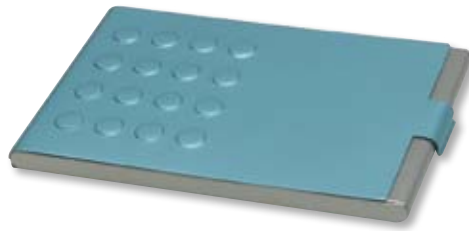

11|

12|

13|

14|

15|

16|

17|

18|

10] DISPLAY NOBLESSE
Schaumstoffdisplay mit Ware
DISPLAY + 12xPR-5013
140x140x220 mm,
foam display with merchandise,
PR-5248

11] OCEAN Visitenkartenetui
65x95x6 mm, Aluminium
business card holder, aluminium
EL-0083

12] DISPLAY OCEAN
Schaumstoffdisplay mit Ware
DISPLAY + 12xEL-0083
140x140x220 mm,
foam display with merchandise,
PR-5240

13] CLASSIC Visitenkartenetui
95x65x8 mm, Edelstahl
business card holder, stainless steel
EL-0085

14] DISPLAY CLASSIC
Schaumstoffdisplay mit Ware
DISPLAY + 12xEL-0085
140x140x220 mm,
foam display with merchandise,
PR-5242

15] STEEL Visitenkartenetui
63x95x10 mm, Edelstahl
business card holder, stainless steel
EL-0088

16] DISPLAY STEEL
Schaumstoffdisplay mit Ware
DISPLAY + 12xEL-0088
140x140x220 mm,
foam display with merchandise,
PR-5243

17] ALU Visitenkartenetui
95x65x8 mm, Aluminium
business card holder, aluminium
EL-0084

18] DISPLAY ALU
Schaumstoffdisplay mit Ware
DISPLAY + 12xEL-0084
140x140x220 mm,
foam display with merchandise,
PR-5241