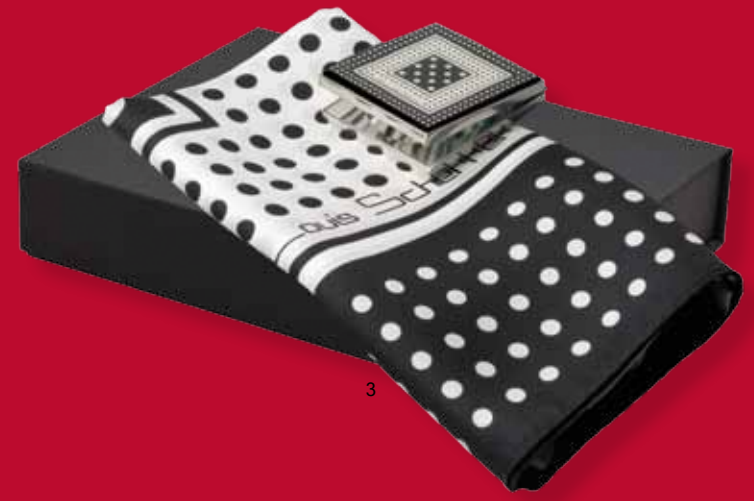

1

1 | SMG135 Audace

Montre - Watch
Incl. Packaging 'Scherrer' (SBM299)
40 mm

2 | SPFM120 Parure / Set

Set SMG135 + SF7320
Incl. Packaging 'Scherrer' (SBN299)

3 | SPAF824 Parure / Set

Set SFN824 + SAG824
Incl. Packaging 'Scherrer' (SBN299)

2

3