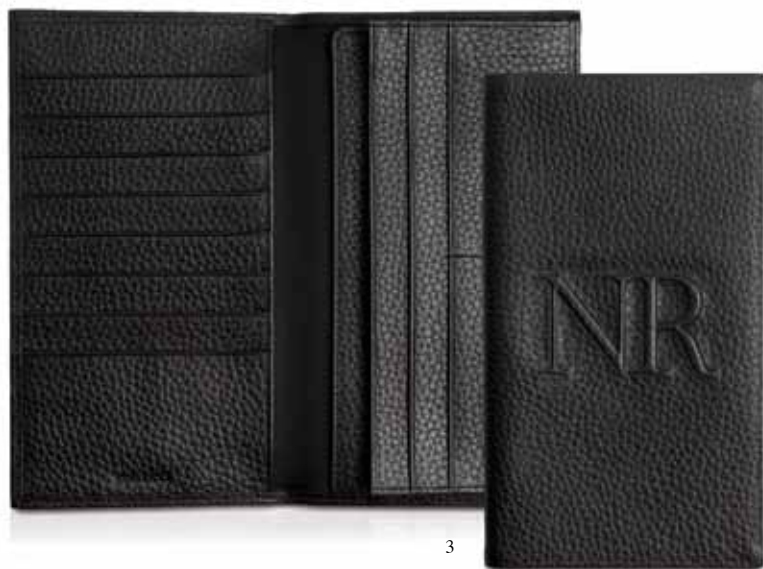

1

2

3

4

1 Evocation

RLC220

Porte-cartes – Card holder

Incl. Packaging 'Ricci' (RBW000)

195 x 73 x 10 mm

2 Evocation

RLW220

Portefeuille-cartes – Card wallet

Incl. Packaging 'Ricci' (RBW000)

120 x 95 x 17 mm

3 Evocation

RLT220

Compagnon voyage – Travel case

Incl. Packaging White (BN200)

190 x 111 x 15 mm

4 Evocation

RLP220

Portefeuille passeport – Travel wallet

Incl. Packaging 'Ricci' (RBW000)

109 x 139 x 12 mm