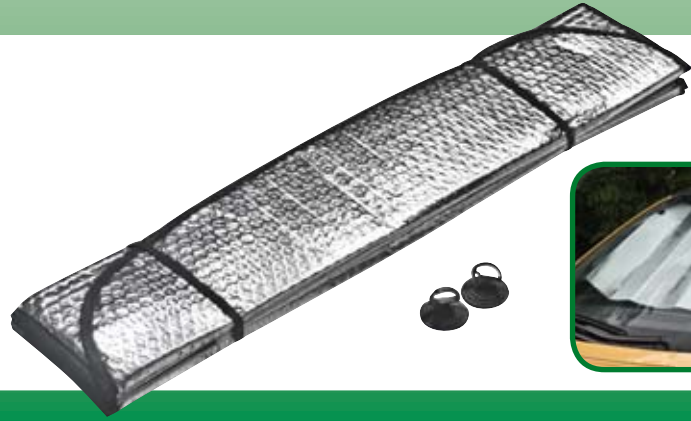

**Art. 58380** L 60 x 13 x 2 cm

☞ D 17 x 4 cm ☞ P ☞ 50/50

The sun shade (125 x 60 cm) protects your car from the sun on hot summer days. Easy to attach due to the two suction cups.

TOOLS & MORE

**Art. 63600** L 49 x 23 x 3 cm