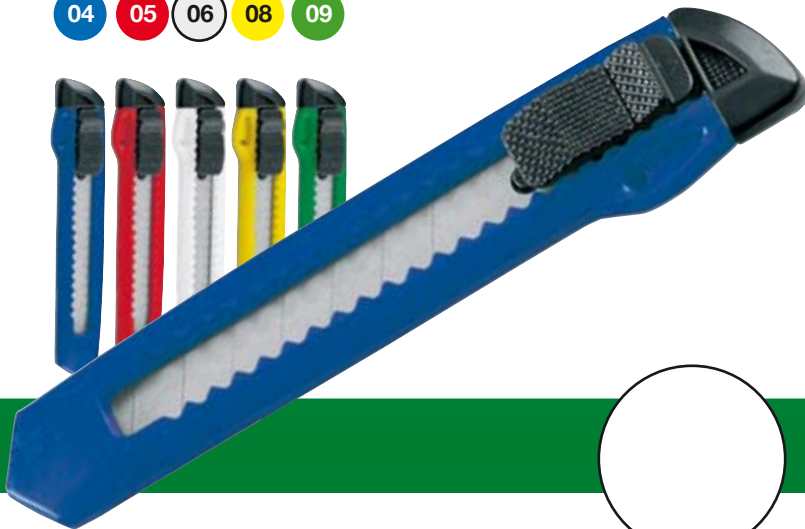

04 05 06 08 10

**Art. 89003** 13,5 x 1,4 x 0,8 cm

AE 5 x 0,6 cm 100/1000

Small cutter with snap-off blade available in various colours.

04 05 06 08 09

**Art. 89001** 15,5 x 3 x 1 cm

AS 5 x 1 cm 100/500

Big cutter with snap-off blade in various solid colours.