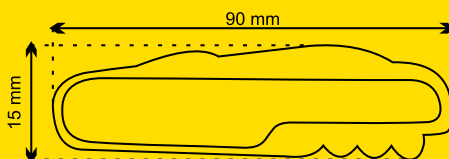

Camping

AP761181

Stainless steel penknife with 5 functions.
70×10 mm
Printing: P2 (2C, 38×8 mm),
E1 (38×8 mm)