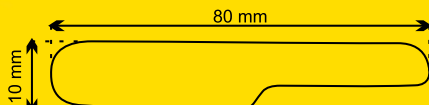

Camping

AP761181

Stainless steel penknife with 5 functions.
70×10 mm
Printing: P2 (2C, 38×8 mm),
E1 (38×8 mm)