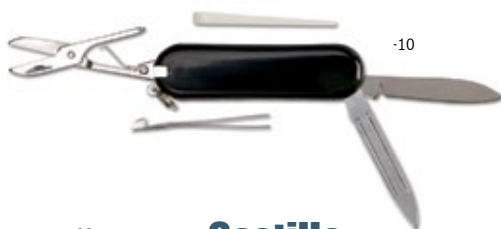

-10

-10

-06

Castilla

AP731395

Mini, stainless steel pocket knife with 6 functions and plastic cover.

58×18×9 mm

Printing: P2 (2C, 70×15 mm),
UV (FC, 40×10 mm)

-05

-06

-05

Toledo

AP731390

Mini penknife with 8 functions, stainless steel accessories and plastic coating.

88×19×12 mm

Printing: P2 (2C, 70×15 mm)

Laser engraving.

-03

-10

Tobarra

AP761365

Stainless steel multifunctional pocket knife (8 accessories) with compass in polyester case. Delivered with button cell battery.

90×20×23 mm

Printing: P2 (2C, 10×20 mm)

Gregor

AP808003

Metal pocket knife with 7 functions.

90×25×15 mm

Printing: E1 (20×10 mm)