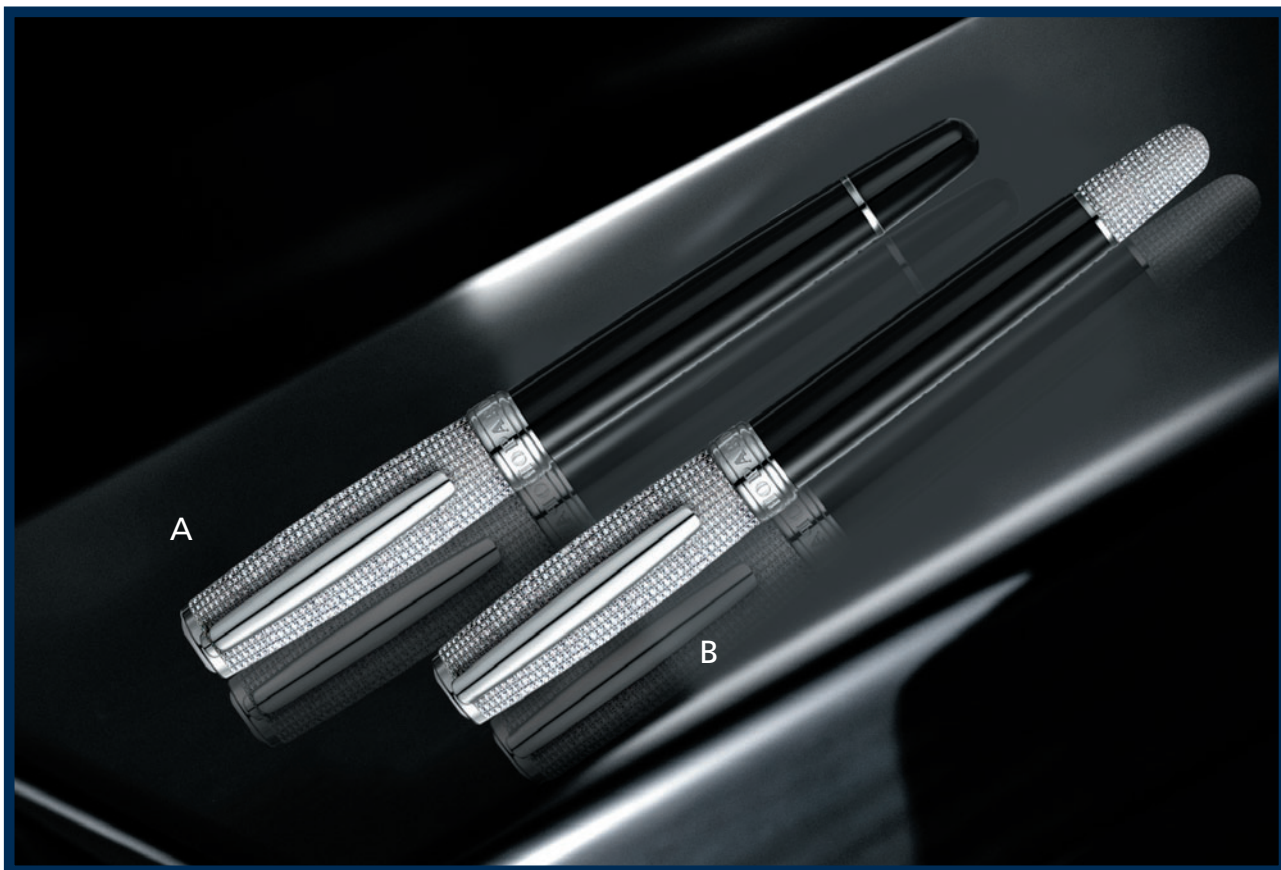

SIZE: 14,6 CM

REFERENCE: 95/8045

BODY & CAP & END BODY SET, 3391 DIAMONDS, 21,63 CT FC

AVAILABLE ALSO IN YELLOW GOLD COLOUR AS FOUNTAIN PEN

Writing Instruments

“ Haute Joaillerie ”

SIZE: 14,6 CM

REFERENCES: A 95/8047 CAP SET, 1108 DIAMONDS, 10,71 CT FC
B 95/8046 CAP & END BODY SET, 1823 DIAMONDS, 13,04 CT FC

AVAILABLE ALSO IN YELLOW GOLD COLOUR
AS ROLLER OR FOUNTAIN PEN

Writing Instruments

Fountain Pen “Capless”

SIZE: 9,8 CM

REFERENCES:		DESCRIPTION	COLOUR	BODY COLOUR	TRIMS COLOUR
A	95/8057	CLUB		PALLADIUM	-
B	95/8058	CLUB		YELLOW GOLD	-
C	95/8059	CAPLESS CUBE		PALLADIUM	-
D	95/8060	CAPLESS CUBE		YELLOW GOLD	-
E	95/8061	SECURITY CAPLESS		BLACK RESIN	PALLADIUM COLOUR
F	95/8062	SECURITY CAPLESS		BLACK RESIN	YELLOW GOLD COLOUR