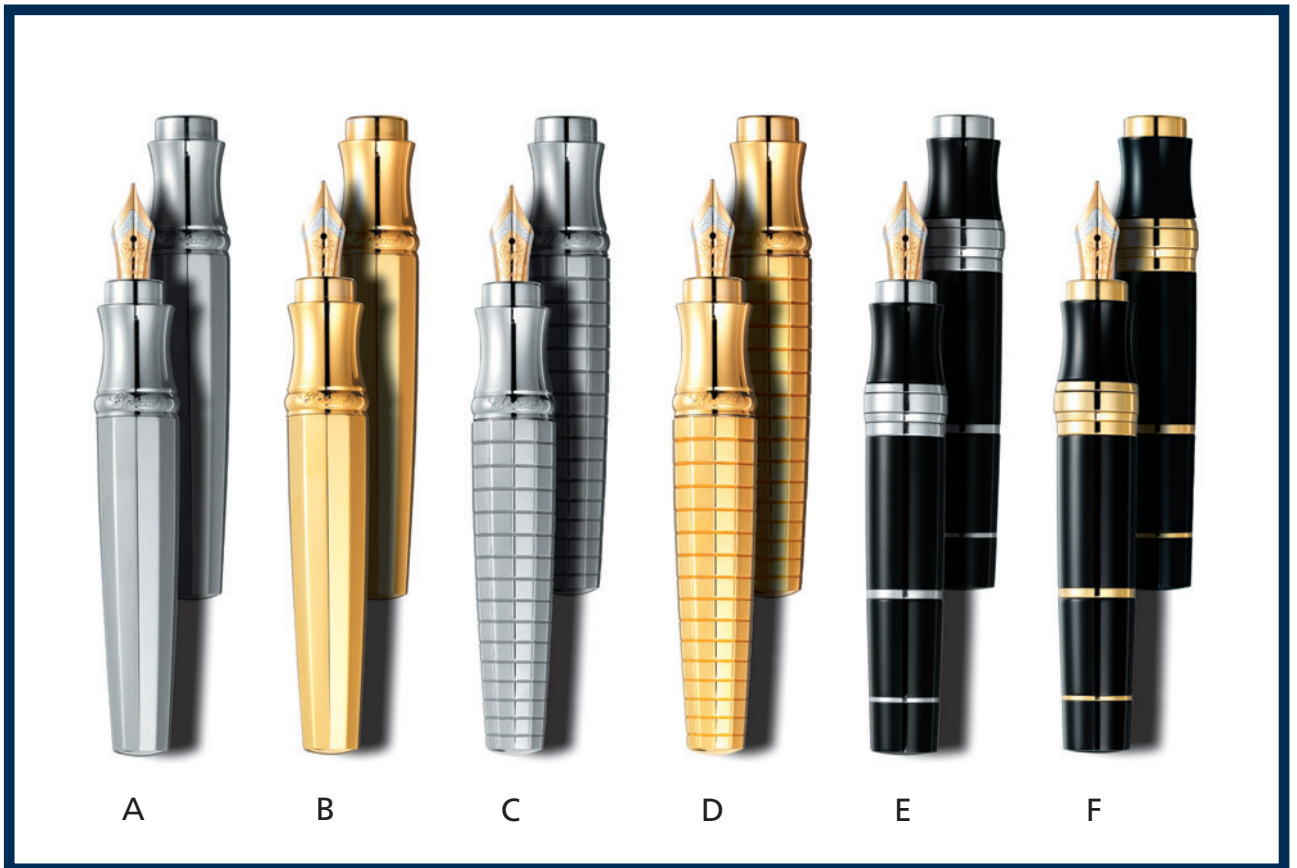

SIZE: 14,6 CM

REFERENCE: 95/8045

BODY & CAP & END BODY SET, 3391 DIAMONDS, 21,63 CT FC

AVAILABLE ALSO IN YELLOW GOLD COLOUR AS FOUNTAIN PEN

Writing Instruments

“ Haute Joaillerie ”

SIZE: 14,6 CM

REFERENCES: A 95/8047 CAP SET, 1108 DIAMONDS, 10,71 CT FC
B 95/8046 CAP & END BODY SET, 1823 DIAMONDS, 13,04 CT FC

AVAILABLE ALSO IN YELLOW GOLD COLOUR
AS ROLLER OR FOUNTAIN PEN

Writing Instruments

Fountain Pen “Capless”

SIZE: 9,8 CM

REFERENCES:		DESCRIPTION	COLOUR	BODY COLOUR	TRIMS COLOUR
A	95/8057	CLUB		PALLADIUM	-
B	95/8058	CLUB		YELLOW GOLD	-
C	95/8059	CAPLESS CUBE		PALLADIUM	-
D	95/8060	CAPLESS CUBE		YELLOW GOLD	-
E	95/8061	SECURITY CAPLESS		BLACK RESIN	PALLADIUM COLOUR
F	95/8062	SECURITY CAPLESS		BLACK RESIN	YELLOW GOLD COLOUR