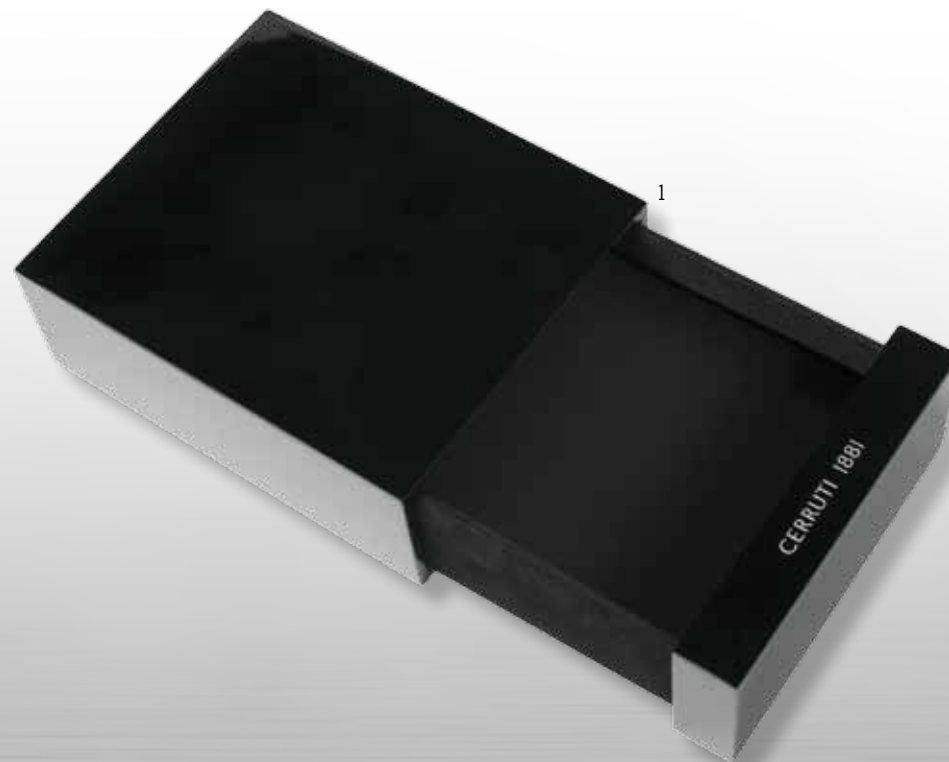

## BOITES / PACKAGING

1 NBL300

208 x 152 x 63 mm

WOOD BOX 139