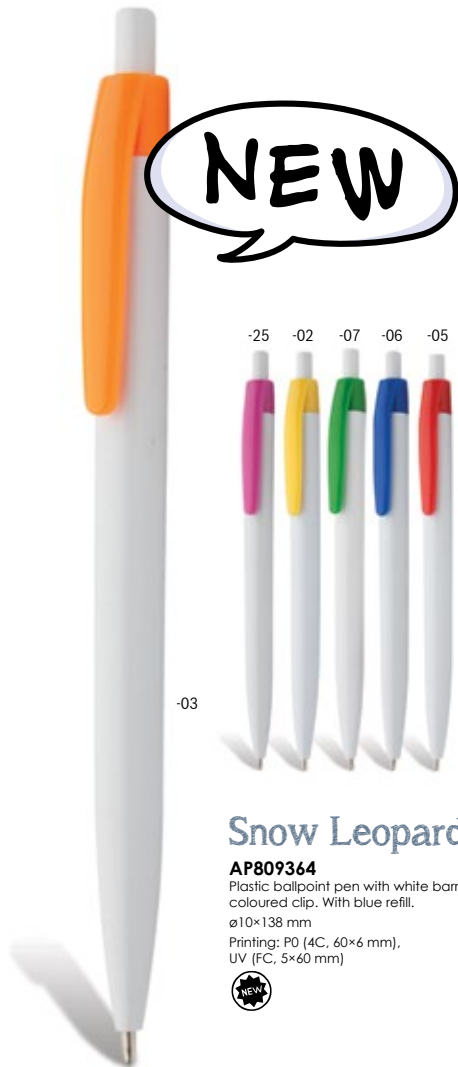

Printing: P0 (2C, 40×6 mm),
UV (FC, 6×40 mm)

Leopard

AP809363

Coloured, plastic ballpoint pen with blue refill.

ø10×138 mm

Printing: P0 (4C, 60×6 mm),
UV (FC, 5×60 mm)

Snow Leopard

AP809364