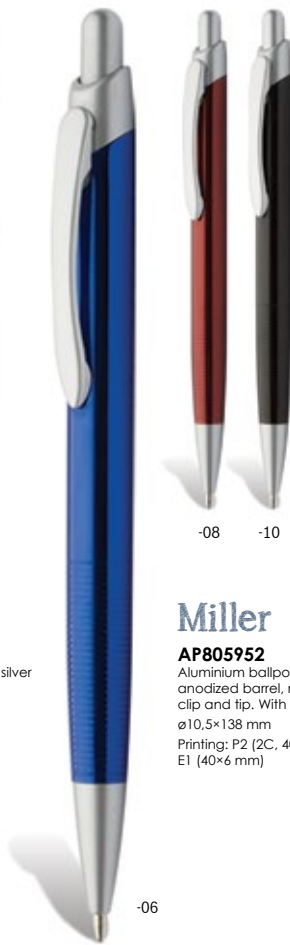

-05

Record

AP791078

Plastic ballpoint pen with cap. Delivered with blue refill.
 ø10×140 mm
 Printing: P0 (2C, 60×6 mm)

Castell

AP63810

Metal ballpoint pen with coloured body and silver cap. Delivered with blue refill.
 ø20×140 mm
 Printing: E1 (60×6 mm)

Target

AP6147-21

Magnetic metal roller pen and flashlight with neckstrap. Delivered with button cell battery.
 20×10×500 mm
 Printing: P2 (2C, 60×6 mm), E1 (60×6 mm)

Ivy

AP6121

Metal, twist ballpoint pen with silver clip. With blue refill.
 ø12×135 mm
 Printing: P2 (1C, 60×6 mm)

-06

-07

-05

-21

Miller

AP805952

Aluminium ballpoint pen with shiny-anodized barrel, milled grip, matt clip and tip. With blue refill.
 ø10,5×138 mm
 Printing: P2 (2C, 40×6 mm),
 E1 (40×6 mm)

-06

-08

-10

Nesta

AP805959

Aluminium ballpoint pen with metal clip and chrome button. Delivered with blue refill.
 138 mm
 Printing: E1 (50×6 mm)

-74

-02

-05