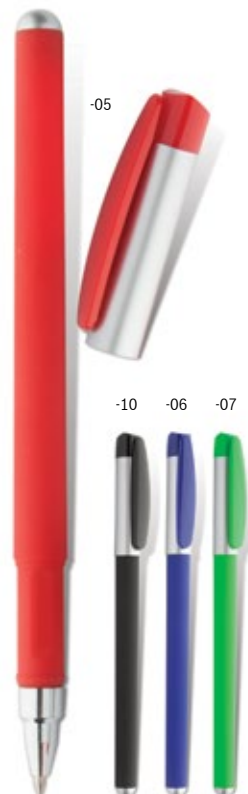

Inter

AP809358

Plastic ballpoint pen with football on the top.
Delivered with blue refill.
ø145 mm
Printing: P1 (2C, 40×5 mm)

Lene

AP791377

Plastic ballpoint pen with colour body
and cap. Delivered with blue refill.
ø8×152 mm
Printing: P0 (1C, 70×4 mm)