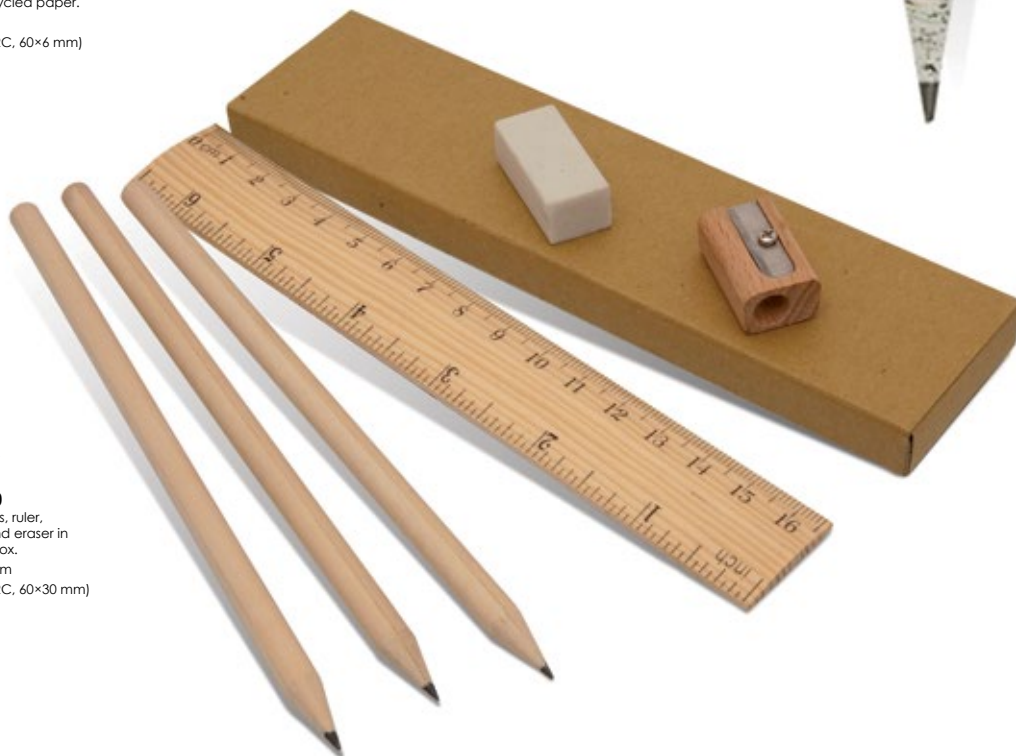

Tundra

AP731398

Environmental pencil,
made of recycled paper.
ø7×175 mm
Printing: P0 (2C, 60×6 mm)

Dony

AP791260

3 lead pencils, ruler,
sharpener and eraser in
cardboard box.
177×45×13 mm
Printing: P1 (2C, 60×30 mm)