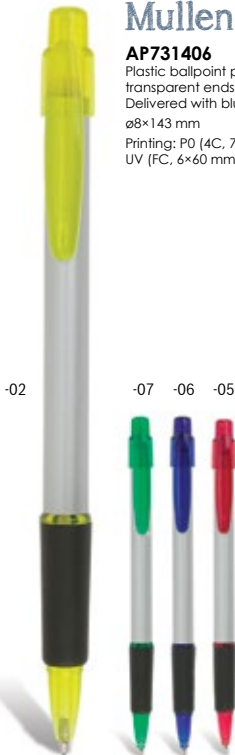

Odis

AP791289

Plastic ballpoint pen with digital clock. Delivered with blue refill and button cell batteries.
 ø13×128 mm
 Printing: P1 (2C, 40×6 mm)

Mullen

AP731406

Plastic ballpoint pen with transparent ends and rubber grip. Delivered with blue refill.
 ø8×143 mm
 Printing: P0 (4C, 70×6 mm),
 UV (FC, 6×60 mm)

-02

-07

-06

-05

Funk

AP731627

Plastic ballpoint pen with spongy EVA overlay and blue refill.
 ø14×148 mm

-05