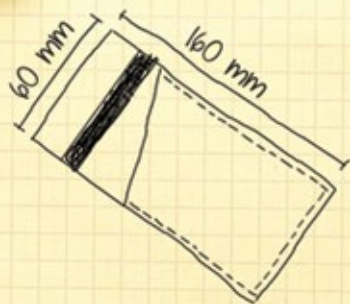

FletyPen

AP810452

Felt pen case with rubber strap closure.

160×60 mm

Printing: T1 (8C, 60×60 mm)

-02

-05

-06

-10

Felty

AP791987

Zipped, felt pen case.

90×195×5 mm

Printing: T0 (4C, 50×20 mm)