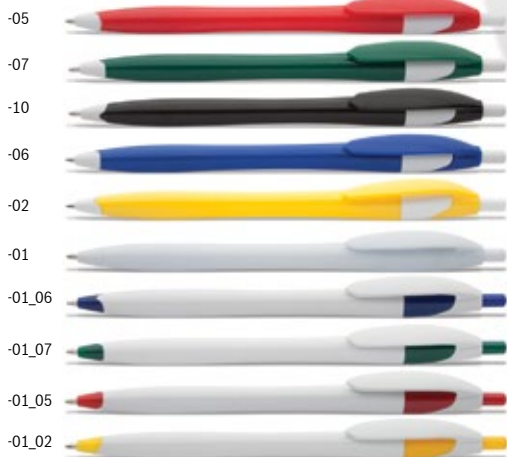

Finball

AP731536

Plastic ballpoint pen with blue refill.

ø10×147 mm

Printing: P0 (2C, 45×6 mm),
UV (FC, 5×60 mm)