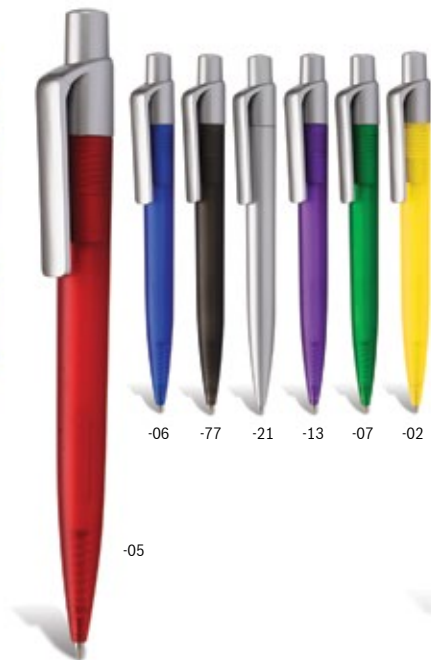

Printing: P0 (2C, 50×7 mm),
UV (FC, 7×40 mm)

-03 -07 -10 -05

Zonet

AP791080

Plastic ballpoint pen with rubberized grip.
Delivered with blue refill.
ø10×143 mm
Printing: P0 (4C, 60×6 mm)

Justine

AP805930

Plastic ballpoint pen with silver clip and button.
With blue refill.
ø12×143 mm
Printing: P0 (2C, 6×60 mm), UV (FC, 7×70 mm)