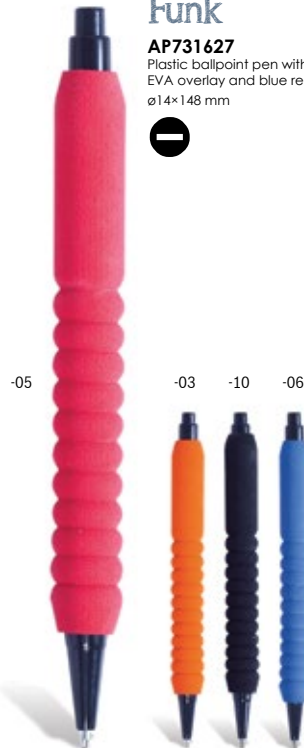

-02

-07

-06

-05

Funk

AP731627

Plastic ballpoint pen with spongy EVA overlay and blue refill.
 ø14×148 mm

-05

-03

-10

-06

National

AP809357H

Plastic ballpoint pen with solid white barrel, chrome clip and tip, and coloured decoration rings. With blue refill.
 ø10×138 mm
 Printing: P1 (2C, 35×6 mm)

Pad printing
in 1 colour.