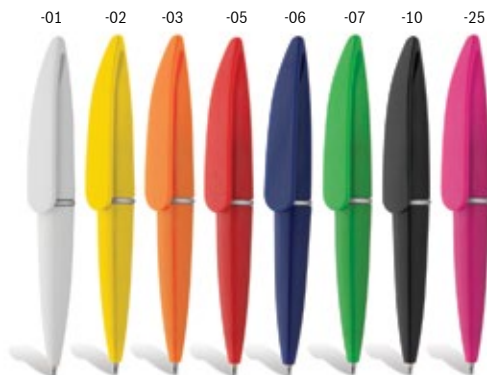

-01 -02 -03 -05 -06 -07 -10 -25

Hall

AP731626

Small, plastic ballpoint pen. Delivered with blue refill.

ø10×96 mm

Printing: P0 (4C, 50×6 mm), UV (FC, 6×30 mm)