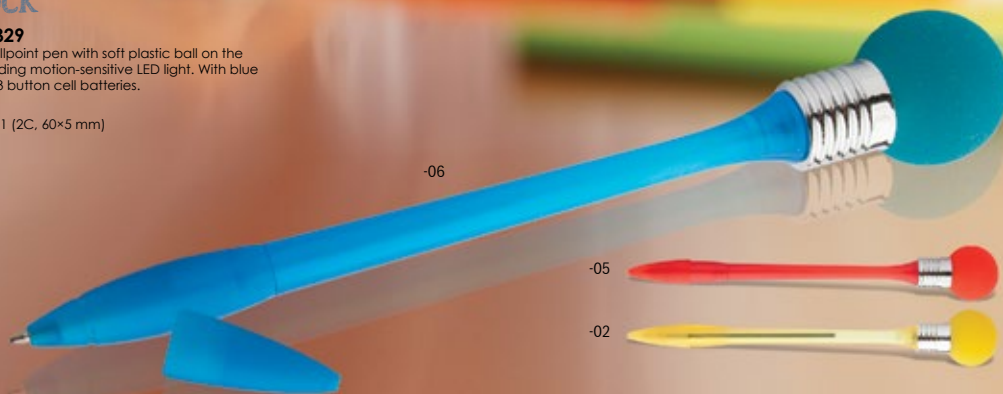

Knock

AP809329

Plastic ballpoint pen with soft plastic ball on the top, including motion-sensitive LED light. With blue refill and 3 button cell batteries.
190 mm
Printing: P1 (2C, 60×5 mm)