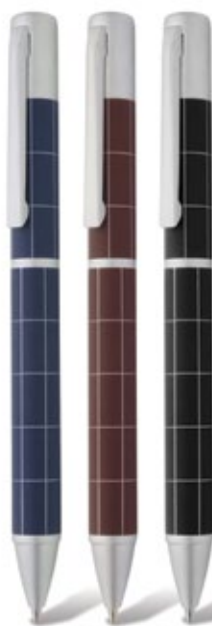

-05

-06

-07

-10

-21

Hermes

AP63812

Plastic ballpoint pen with silver barrel and coloured cap. With blue refill.
 ø15×135 mm
 Printing: P2 (2C, 50×7 mm)

-10

-06

Classico

AP63836

Metal roller pen with coloured grip and metal cap. Delivered with blue refill.
 ø15×140 mm
 Printing: E1 (60×6 mm)

-06 -07 -10

-06 -09 -10

Caliber

AP805971

Aluminium ballpoint pen with shiny gunmetal finish and chrome rings.
 With blue refill.
 ø10×137 mm
 Printing: E1 (40×6 mm)

Division

AP805940

Metal ballpoint pen with shiny clip. Delivered with blue refill.
 ø11,5×136 mm
 Printing: E1 (50×6 mm)

Brenne

AP6153

Elegant, matt metal, twist ballpoint pen with rectangular pattern. Delivered with blue refill.
 ø10×135 mm
 Printing: P2 (2C, 50×6 mm), E1 (50×6 mm)

Chica

AP806651

Plastic ballpoint pen with metal clip, chrome tip and pearl white-colour finish. With blue refill.
 ø12×140 mm
 Printing: P1 (4C, 30×6 mm)