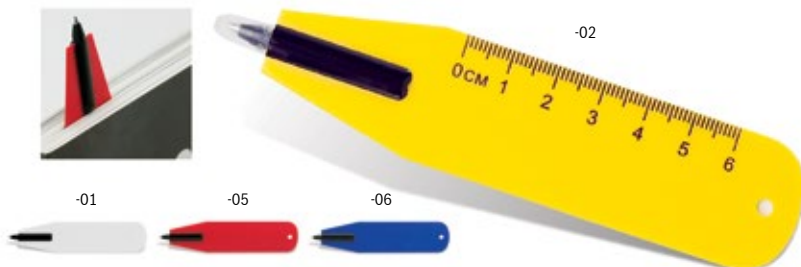

Marca

AP731530

Plastic ballpoint pen, which can be attached to a lanyard. Delivered with blue refill.
29×130 mm
Printing: P0 (4C, 50×12 mm),
UV (FC, 6×50 mm)