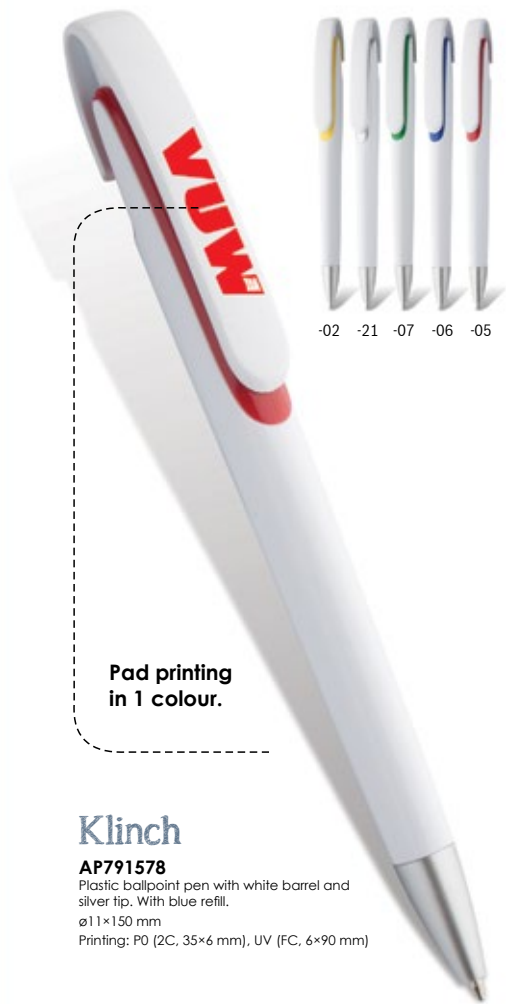

-03

-10

-06

National

AP809357H

Plastic ballpoint pen with solid white barrel, chrome clip and tip, and coloured decoration rings. With blue refill.
 ø10×138 mm
 Printing: P1 (2C, 35×6 mm)

Pad printing
in 1 colour.