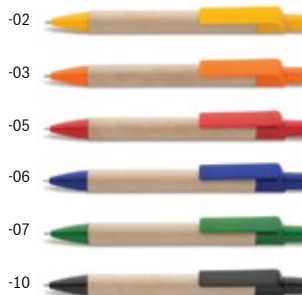

Paper insert
with full
colour digital
printing.

Tobi

AP809353

Desktop pen holder with 4-port USB hub and blue light, USB 2.0., material: ABS. Custom printed graphics can be placed between the 2 walls.
ø80×105 mm
Printing: DG (FC, 240×80 mm)