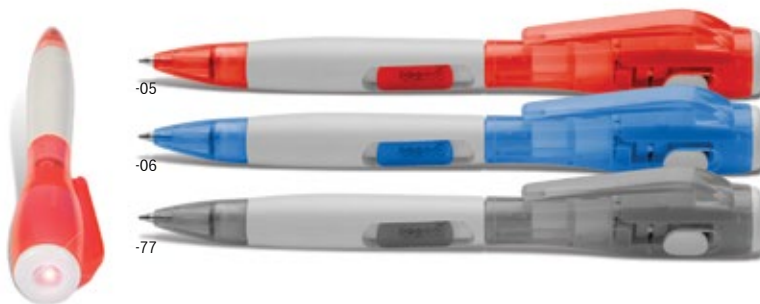

Senter

AP791520
Ballpoint pen with 1 LED flashlight.
Delivered with button cell batteries.
ø15×127 mm
Printing: P1 (2C, 40×6 mm)