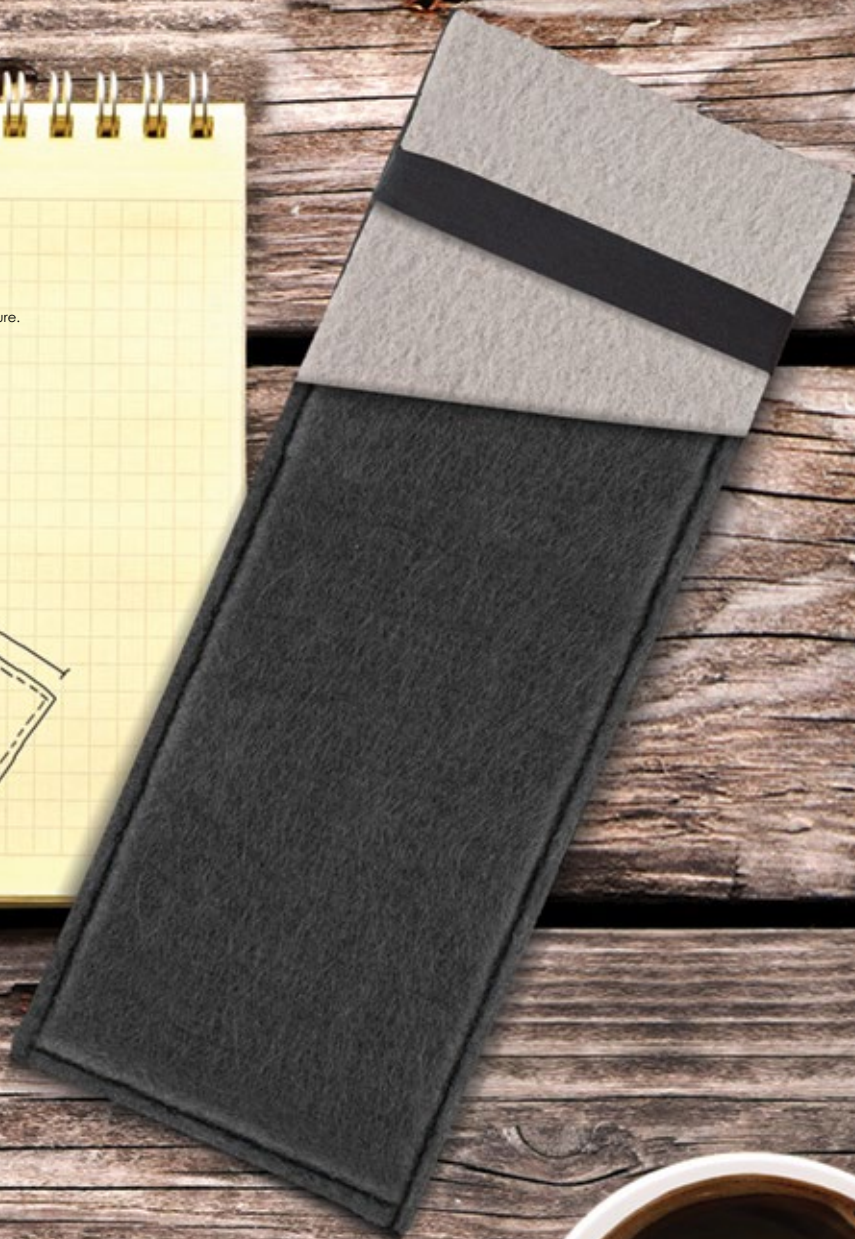

FletyPen

AP810452

Felt pen case with rubber strap closure.

160×60 mm

Printing: T1 (8C, 60×60 mm)

-02

-05

-06

-10

Felty

AP791987

Zipped, felt pen case.

90×195×5 mm

Printing: T0 (4C, 50×20 mm)