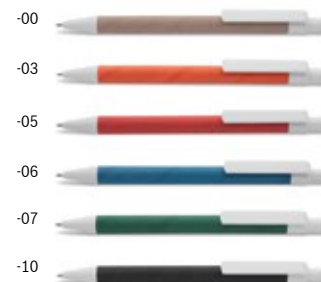

Paper insert
with full
colour digital
printing.

Tobi

AP809353

Desktop pen holder with 4-port USB hub and blue light, USB 2.0., material: ABS. Custom printed graphics can be placed between the 2 walls.
ø80×105 mm
Printing: DG (FC, 240×80 mm)