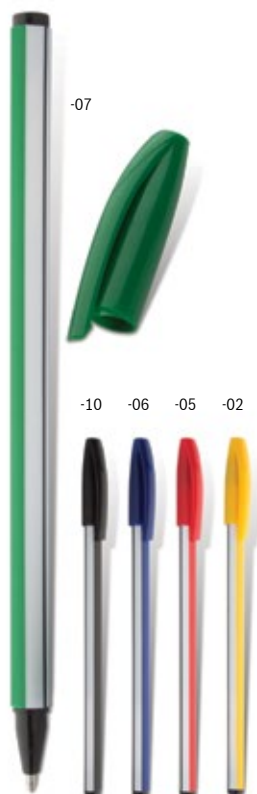

Lene

AP791377

Plastic ballpoint pen with colour body
and cap. Delivered with blue refill.
ø8×152 mm
Printing: P0 (1C, 70×4 mm)