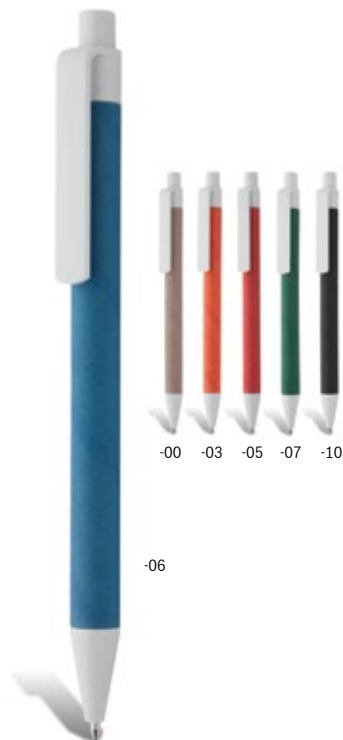

Ecolour

AP731650

Ballpoint pen made of recycled carton and white plastic. Delivered with blue refill.
ø10×138 mm
Printing: P0 (4C, 60×6 mm)