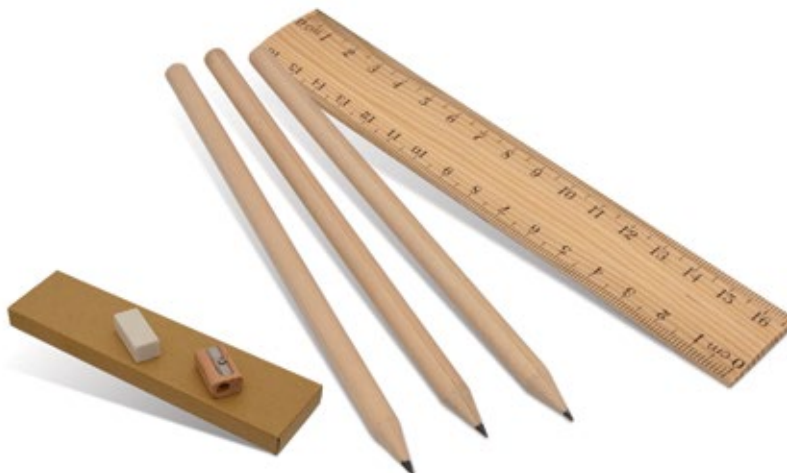

AP791260

3 lead pencils, ruler, sharpener and eraser in cardboard box.
177×45×13 mm
Printing: P1 (2C, 60×30 mm)

-07

-05

-06

Dustbin

AP731283

Plastic pen holder with dustbin design.
72×138×91 mm
Printing: P1 (2C, 70×30 mm)