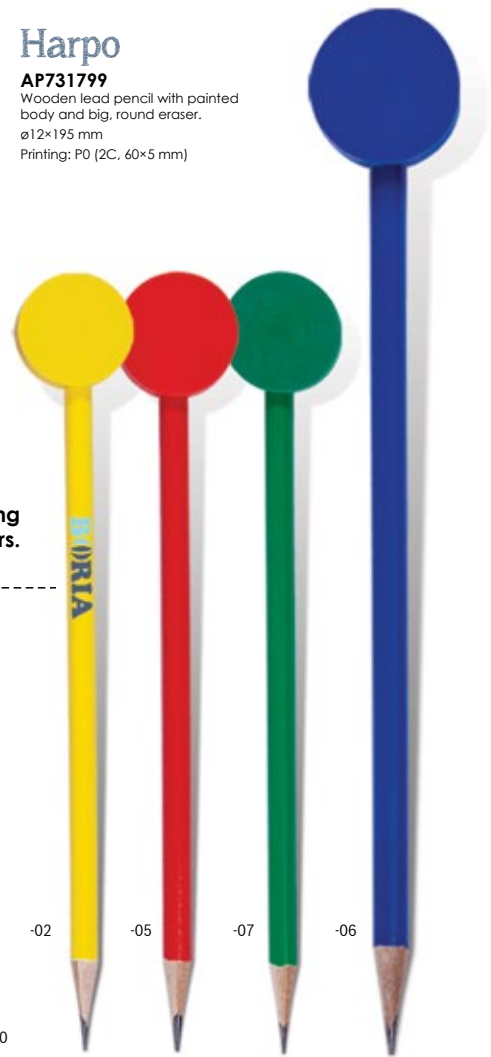

Harpo

AP731799

Wooden lead pencil with painted body and big, round eraser.
ø12×195 mm
Printing: P0 (2C, 60×5 mm)

Pad printing
in 2 colours.