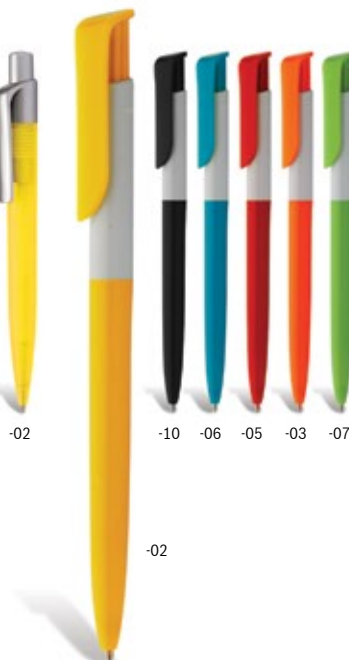

Perth

AP805947

Plastic ballpoint pen with white inlay.
With blue refill.
ø9,2×144 mm
Printing: P0 (2C, 30×6 mm), UV (FC, 6×40 mm)