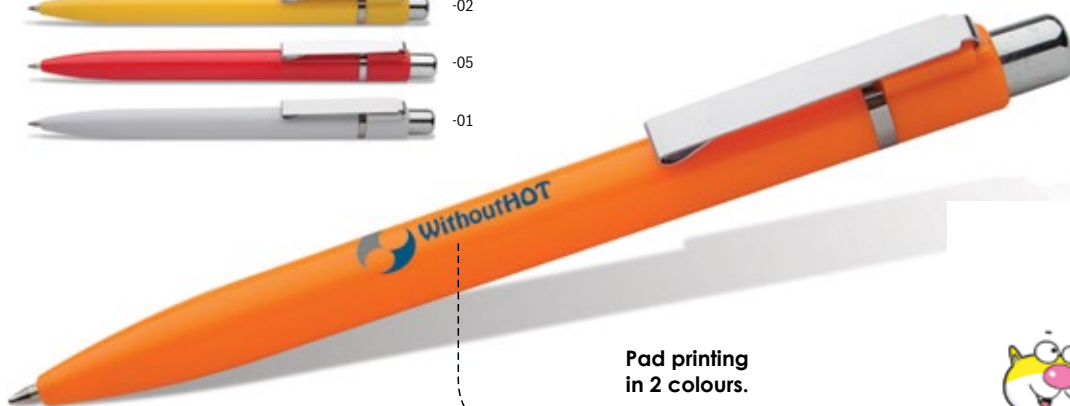

-03

Solid

AP805956

Solid coloured plastic ballpoint pen with metal clip and chrome button. With blue refill.

136 mm

Printing: P0 (2C, 60×6 mm), UV (FC, 6×100 mm)

Pad printing
in 2 colours.

-01
-05
-06
-03