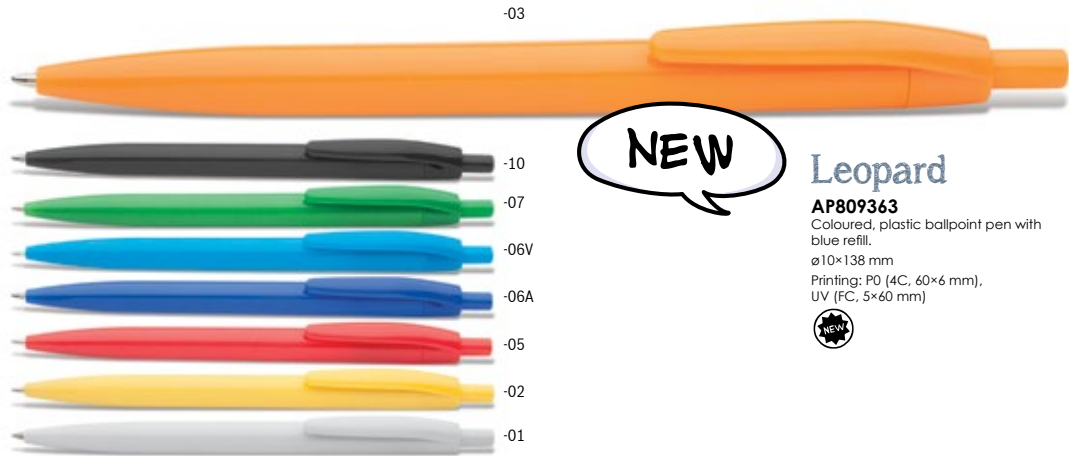

Leopard

AP809363

Coloured, plastic ballpoint pen with blue refill.

ø10×138 mm

Printing: P0 (4C, 60×6 mm),
UV (FC, 5×60 mm)