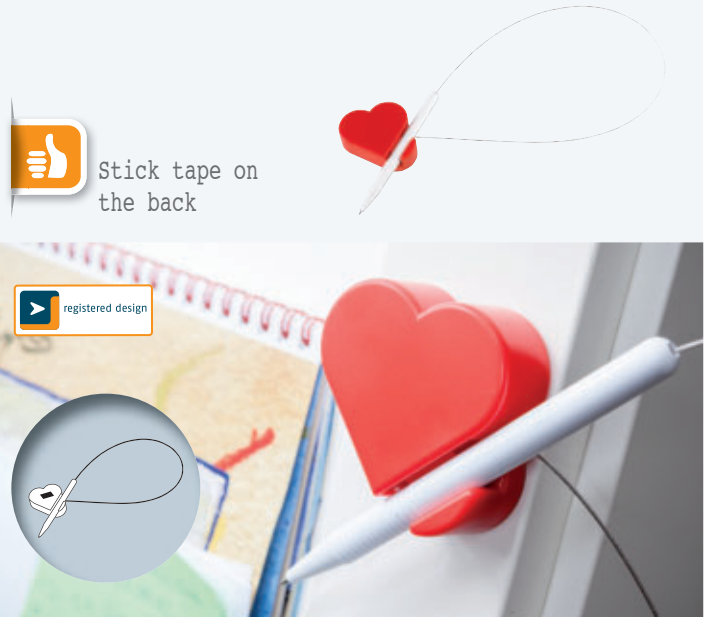

HEART BREAKER 56-110 1667

Pen holder "Heart Breaker" with a ballpoint pen (blue ink) and approx. 57 cm long metal wire and double-sided tape on the back of the holder

Packing: 25/100 pieces | Size: 8x6x13 cm

Branding: ☞ 25x20 mm K1+H2 | ☞ 25x20 mm L4+H2