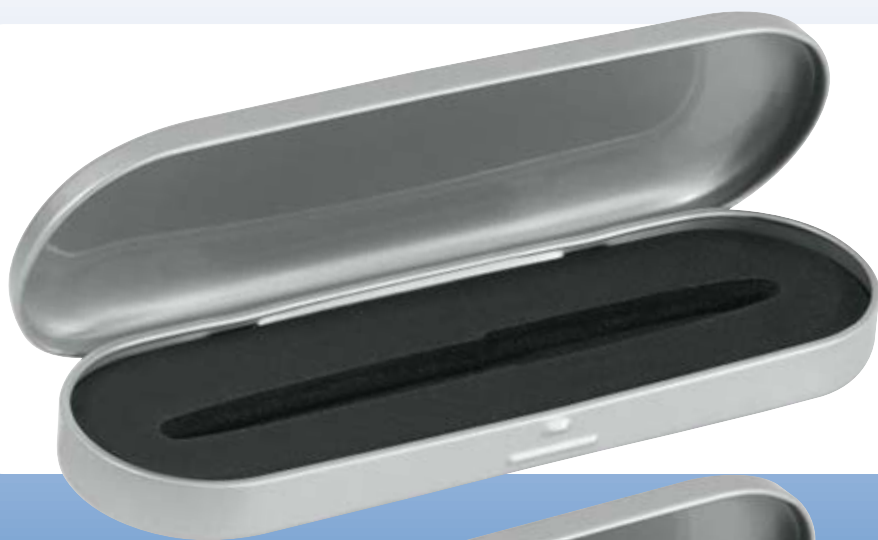

WRITING

**CrisMa**  
own design

**Art. 11743** L 10,5 x 4 x 13,5 cm

G 4 x 0,6 cm K 50/100

Stainless-steel ball pen in 4 writing colours in a decorative stand. Beautifies every desk.

**Art. 14148**  $\approx$  17,8 x 5,8 x 1,8 cm