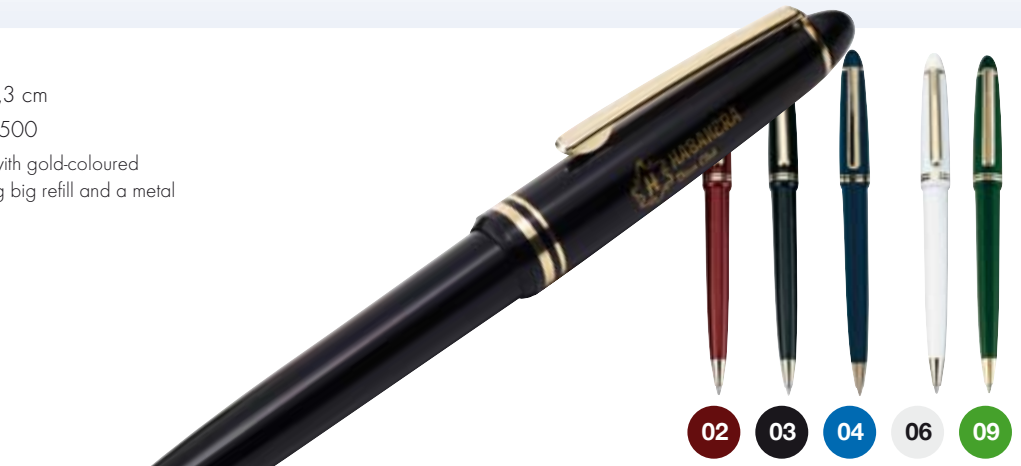

AB 4 x 0,7 cm 50/1000

Plastic ball pen with sparkling dot grip zone and a big blue refill.

- 01
- 06
- 03
- 05
- 07
- 98
- 09
- 10
- 11
- 04
- 14
- 29
- 12

**Art. 15000** L 13,5 x ø 1,3 cm

☞ AB 3,5 x 0,8 cm ☑ 50/500

Nostalgic glossy plastic ball pen with gold-coloured accessories. Provides a blue-writing big refill and a metal clip.

**CrisMa®**  
own design

**Art. 11720** L 14 x ø 1,6 cm

☞ AB 4 x 0,8 cm ☑ 50/1000

CrisMa ball pen "Techno". Classic design with an extra large blue-writing refill.