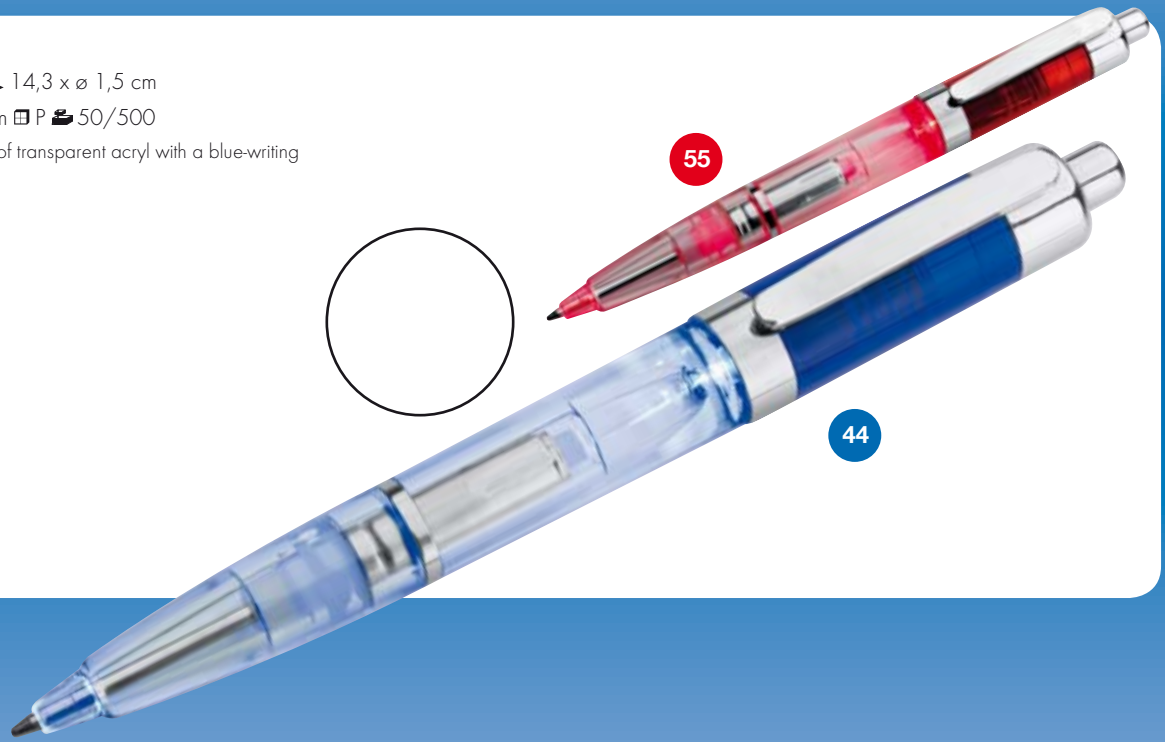

WRITING

Art. 11539 L 14,3 x ø 1,5 cm

☞ AE 2,5 x 0,8 cm ☑ P 50/500

Light ball pen made of transparent acryl with a blue-writing refill.