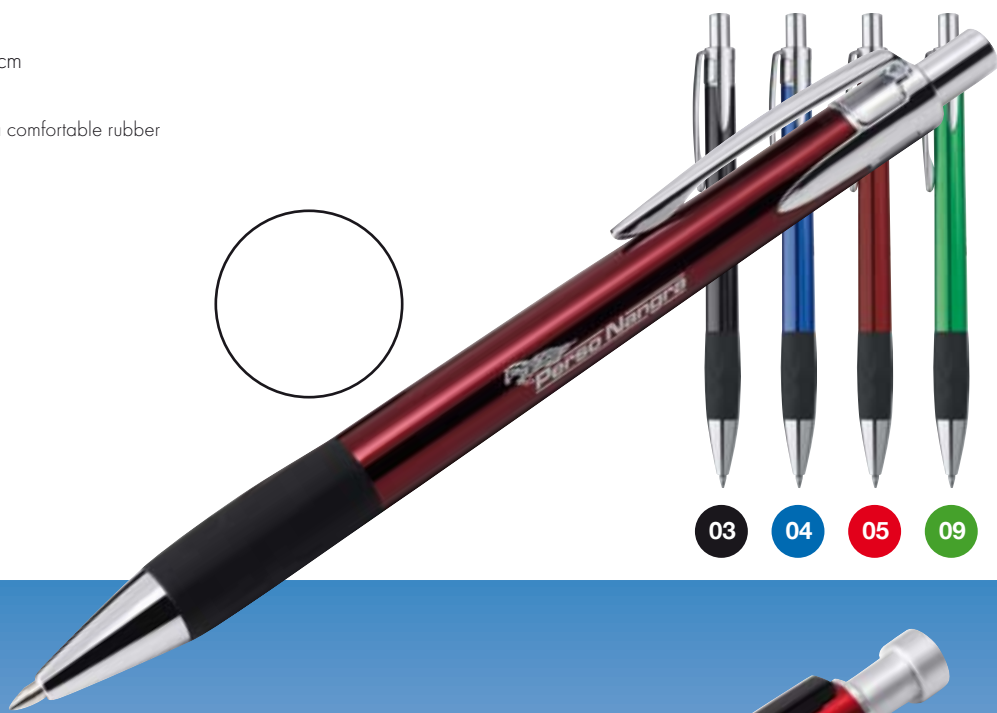

- 03
- 04
- 05
- 07

Art. 17897 14,0 x ø 0,7 cm

LE 4 x 0,6 cm P 50/500

Metal ball pen with metallic varnish, a comfortable rubber grip zone and a big blue-writing refill.