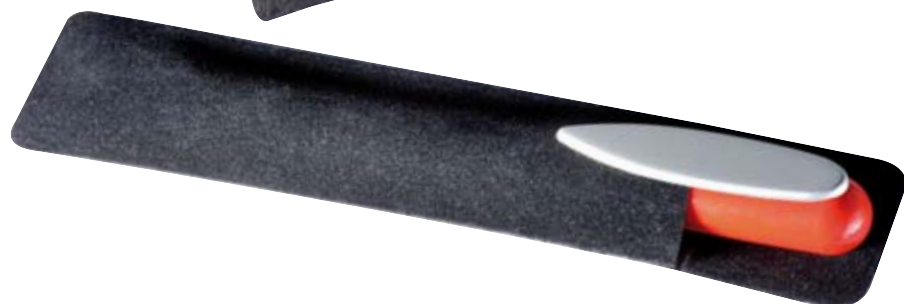

**Art. 28654**  $\approx$  14,8 x 5,0 x 0,8 cm

☞ LN 2 x 4 cm ☐ 📦 240/240

Handsome and soft felt pen case with an elastic strap, suitable for one or two pens.

**Art. 14043**  $\approx$  15,5 x 3 x 0,1 cm

☞ 0 0 cm ☐ 📦 3000/3000