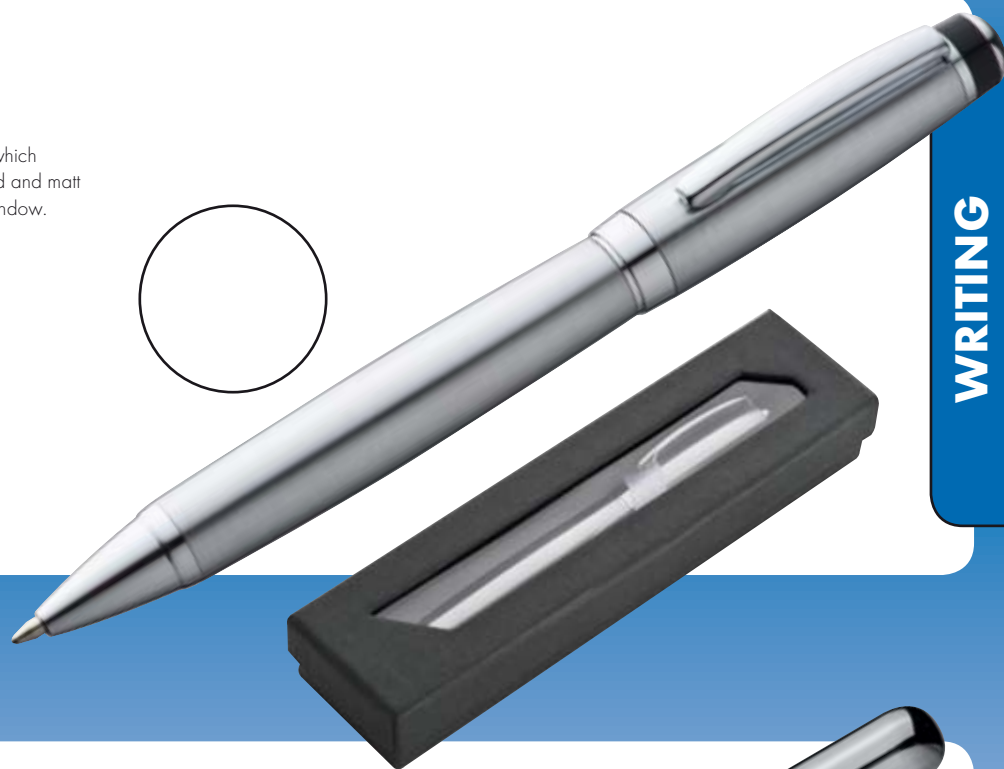

Art. 18967 ✎ 13,7 x ø 1,1 cm

☞ LN 3,5 x 0,6 cm ☑ K 🖊️ 50/100

Solid designed ball pen with twist mechanism, which captivates by the successful interplay of polished and matt metal. Packed in a nice gift box with viewing window.