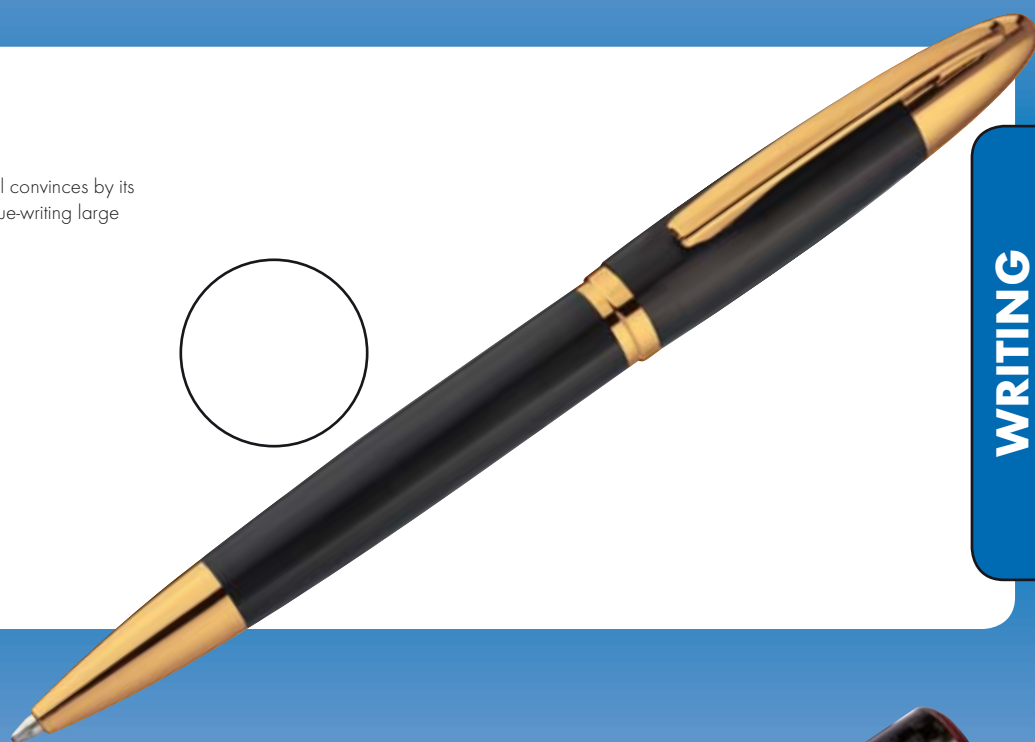

LN 4 x 0,6 cm K 50/100

Elegant metal design ball pen with blue ink metal refill in a sophisticated case. Just amazing!

**Art. 18770** 14 x ø 1,2 cm

LE 4 x 0,6 cm E 250/500

The classic ball pen made of massive metal convinces by its elegant golden applications. Provides a blue-writing large refill.