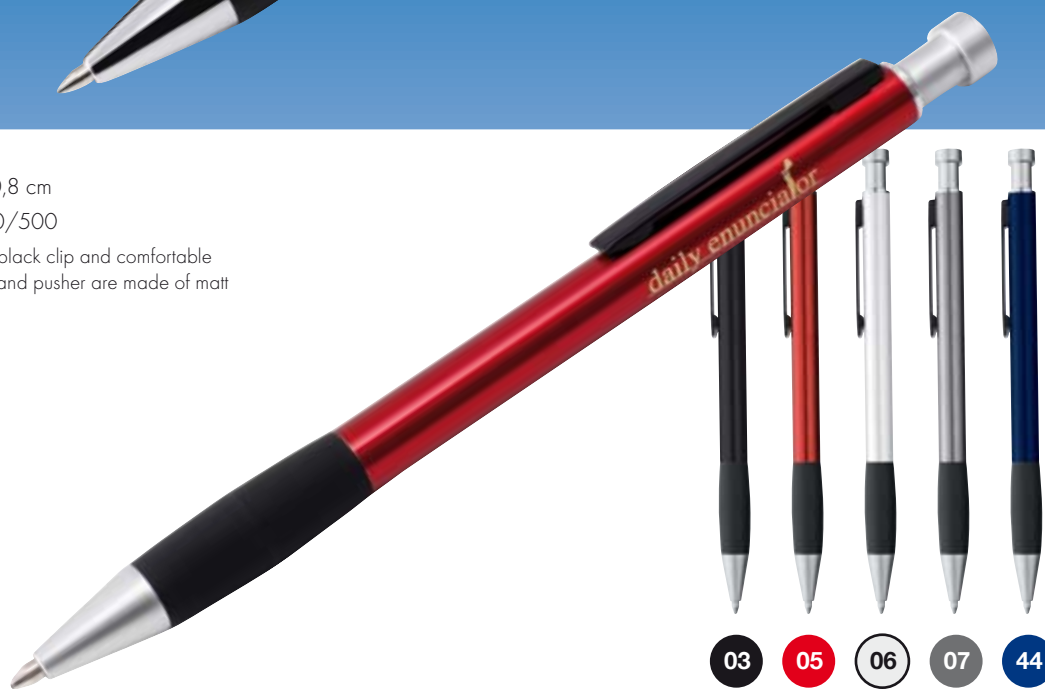

- 03
- 04
- 05
- 09

WRITING

Art. 17510 14 x ø 0,8 cm

LE 4 x 0,5 cm P 250/500

Drop-action ball pen with shiny black clip and comfortable grip zone for easy writing. Top and pusher are made of matt metal.