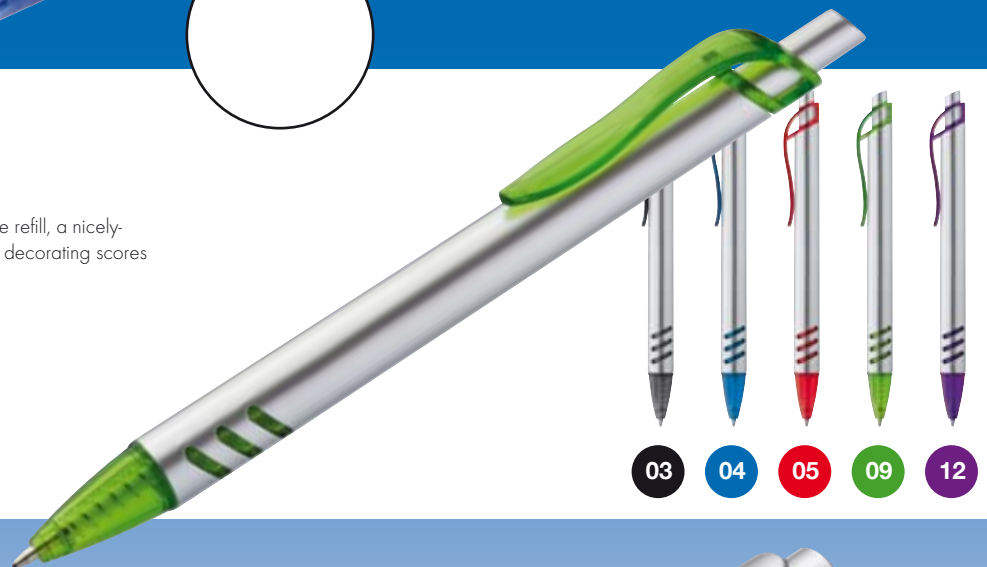

☞ AB 4 x 0,7 cm ☑ 50/1000

Plastic ball pen with a flashy tip, a broad clip and a blue-writing refill.

**Art. 17922** L 14,5 x ø 0,8 cm

☞ AB 4 x 0,6 cm ☑ 50/1000

Ball pen with push mechanism and a blue refill, a nicely-formed transparent plastic clip and three decorating scores in the grip zone.