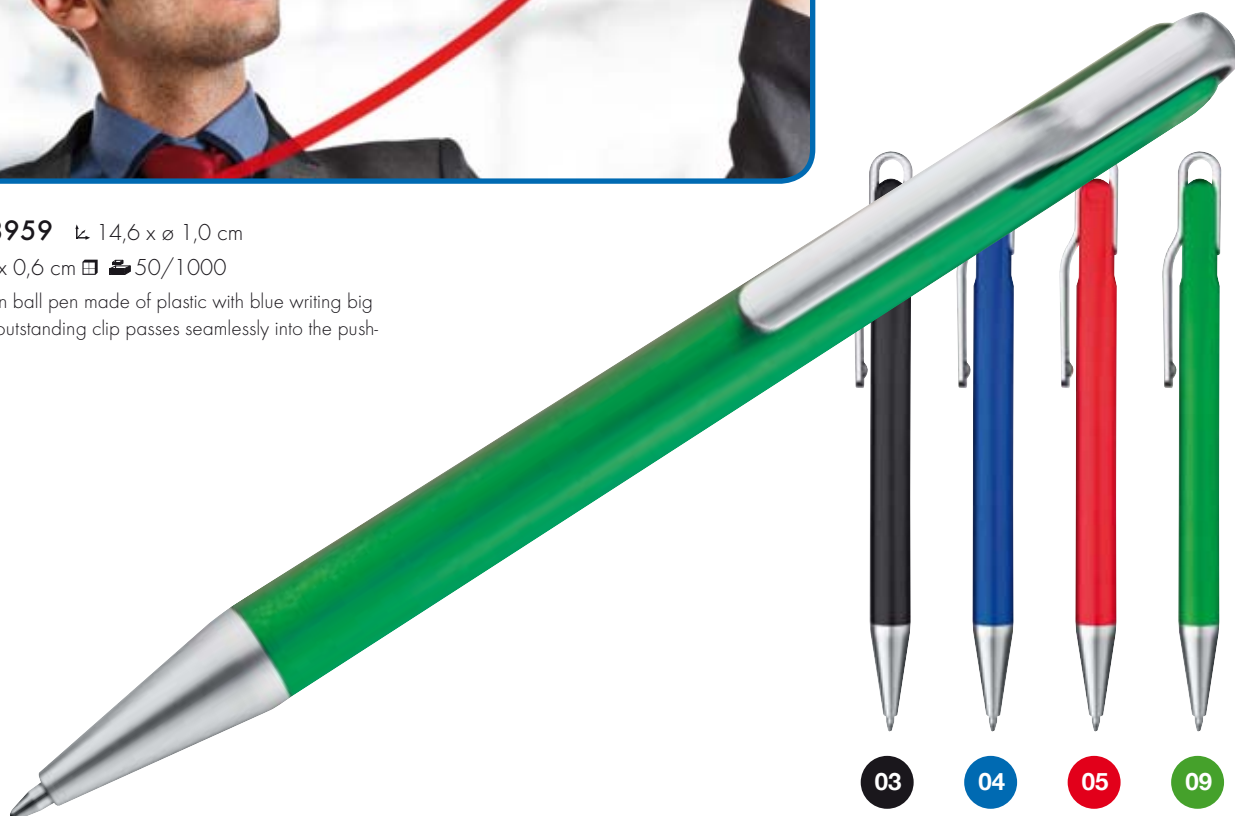

Plastic ballpen with a great metallic effect, a comfortable rubber grip zone and a blue-writing refill.

**Art. 18885** ✎ 13,5 x ø 1,2 cm

☞ AE 4 x 0,7 cm ☑ 50/1000

Ball pen with vanishing clip: by unscrewing the blue writing refill the clip is drawn in by means of a mechanism and fits exactly to the plastic housing of the ball pen.

**vanishing clip**

03 05 06 44

WRITING

**Art. 18959** ✎ 14,6 x ø 1,0 cm

☞ AE 4 x 0,6 cm ☑ 50/1000

Push-button ball pen made of plastic with blue writing big refill. The outstanding clip passes seamlessly into the push-button.