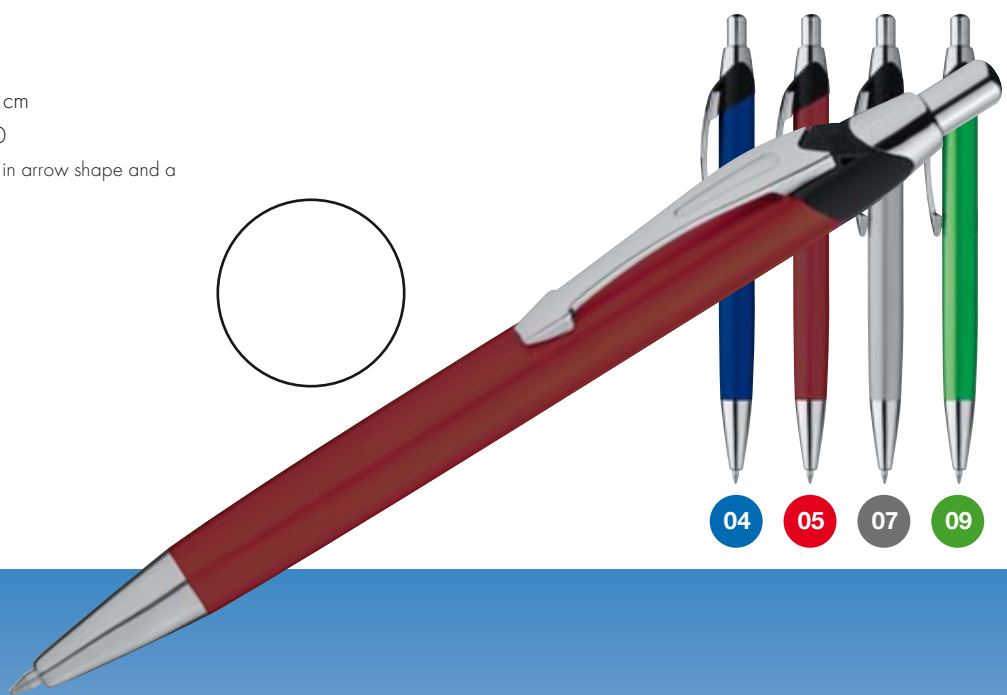

Art. 11695 ✎ 14,3 x ø 0,9 cm

☞ AE 4 x 0,7 cm ☑ P 50/1000

Plastic ball pen with a solid metal clip in arrow shape and a big blue-writing refill.