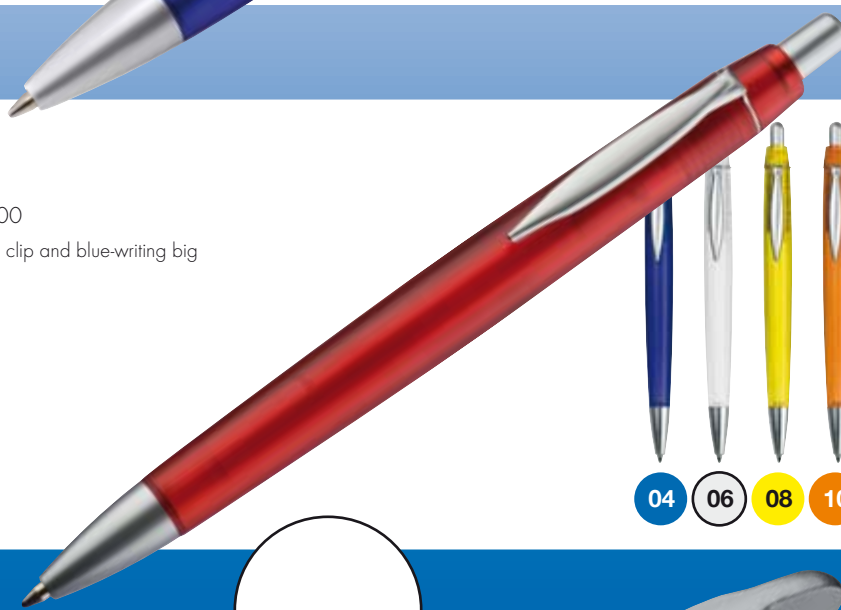

AB 4 x 0,7 cm 50/1000

Transparently frosted design ball pen with silver applications and blue-writing big refill.

04 05 07 10

**Art. 14099** L 12 x ø 1 cm

AB 4 x 0,8 cm 50/1000

Mat-transparent ball pen with metal clip and blue-writing big refill.