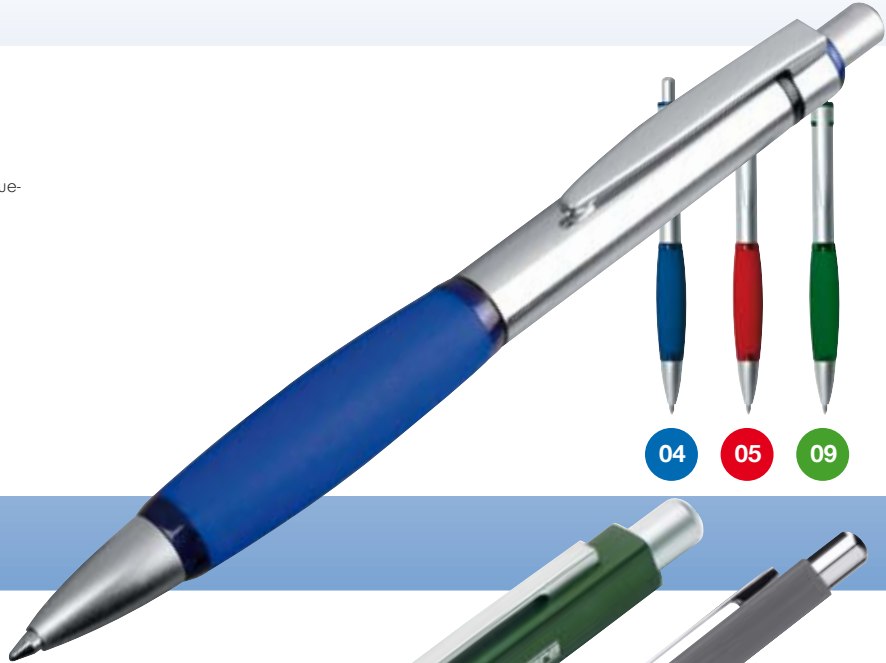

☞ LE 4,5 x 0,6 cm ☑ P 50/500

Drop-action metal ball pen with soft rubber cuff and blue-writing big metal refill.

04 05 09

**Art. 11699** L 13,7 x 0,9 x 0,9 cm

☞ LE 4 x 0,5 cm ☑ P 50/500

This metal ball pen impresses with its clear rectangular design and features a beautifully brushed surface as well as a big blue-writing refill.