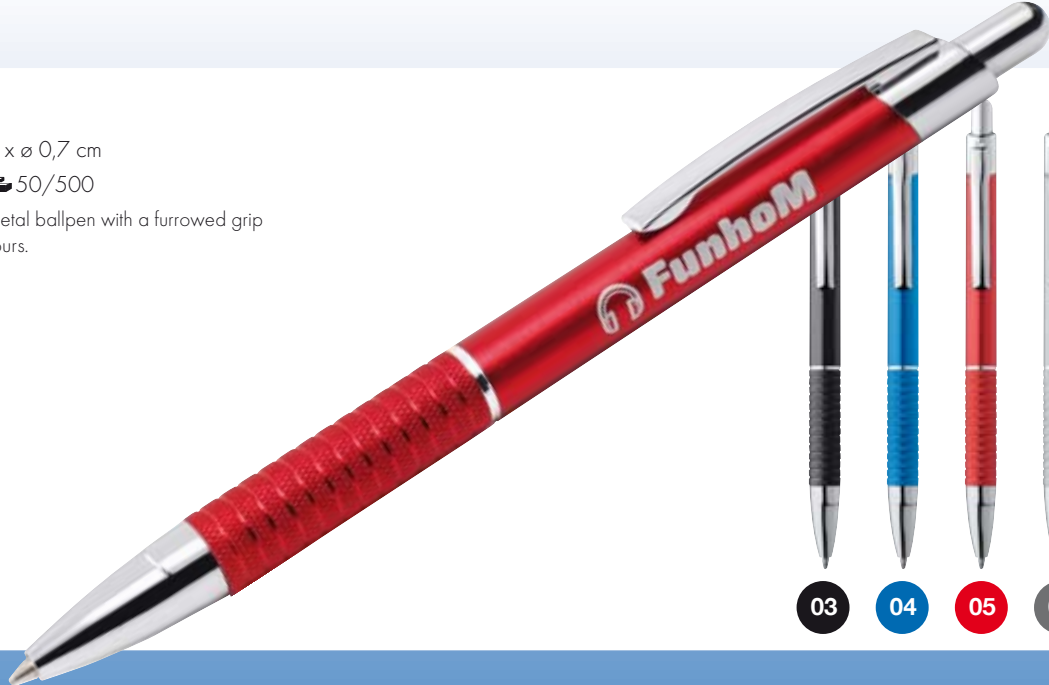

Metal ball pen with a hole grip zone, a specially formed clip and a matt finish, with a blue-writing big refill.

**Art. 18373** 14,0 x ø 0,7 cm

LE 3,5 x 0,5 cm P 50/500

Sophisticated blue-writing metal ballpen with a furrowed grip zone in striking metallic colours.