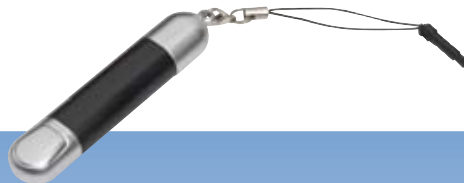

Art. 18882 L 14 x ø 0,9 cm

AE 4 x 0,7 cm P 50/1000

Operating your smart phone or simply writing: that's no problem with this design ball pen made of metallic-plastic. The innovation is: you don't have to turn the ball pen anymore, if you want to use the practical touch pad! The pad is situated on the top of the ball pen. Provided with blue writing big refill.

touch-pen

03 04 05 07 09 10 77

WRITING

Art. 18509 L 8 x 1,5 x 1,2 cm

AB 3 x 0,8 cm P 50/1000

The plastic handy stick offers a blue-writing ball and touch pad. It can easily be plugged into the connector thus protecting it from dust at the same time.

touch-pen

Art. 18510 L 14,9 x ø 1,4 cm

LE 3,5 x 0,6 cm P 40/400

Rotary ball pen made of metal in classical design with blue-writing large refill and a special feature: you can easily handle current smart phones and tablet PCs with this touch pad.

touch-pen