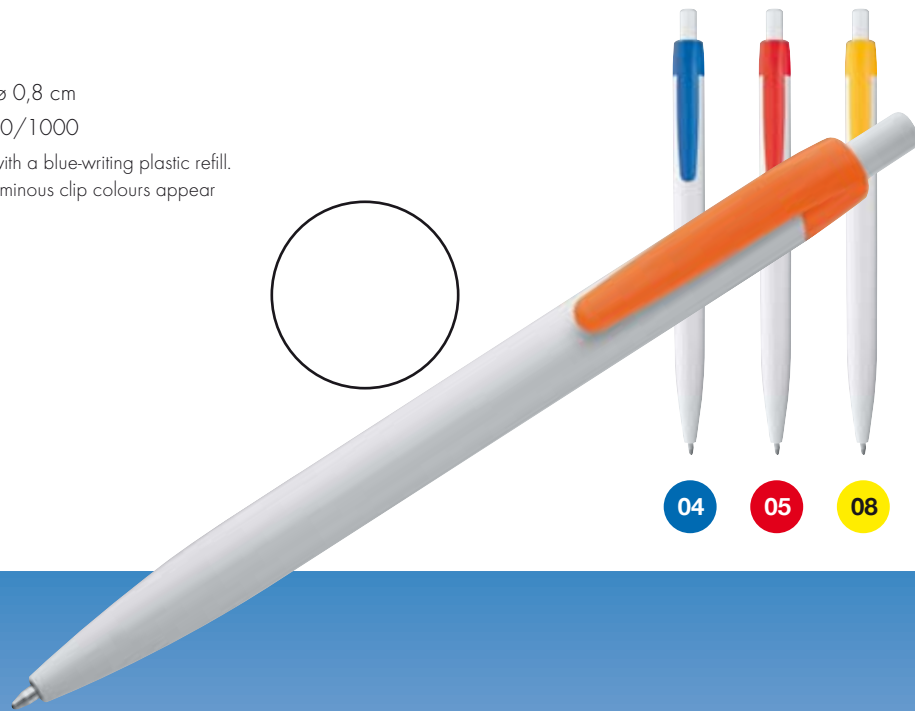

03 04 05 08 09 10

Art. 18656 14 x ø 0,8 cm

AB 4 x 0,6 cm 50/1000

Trendy push-button ballpen with a blue-writing plastic refill. Due to the white body, the luminous clip colours appear even more striking.