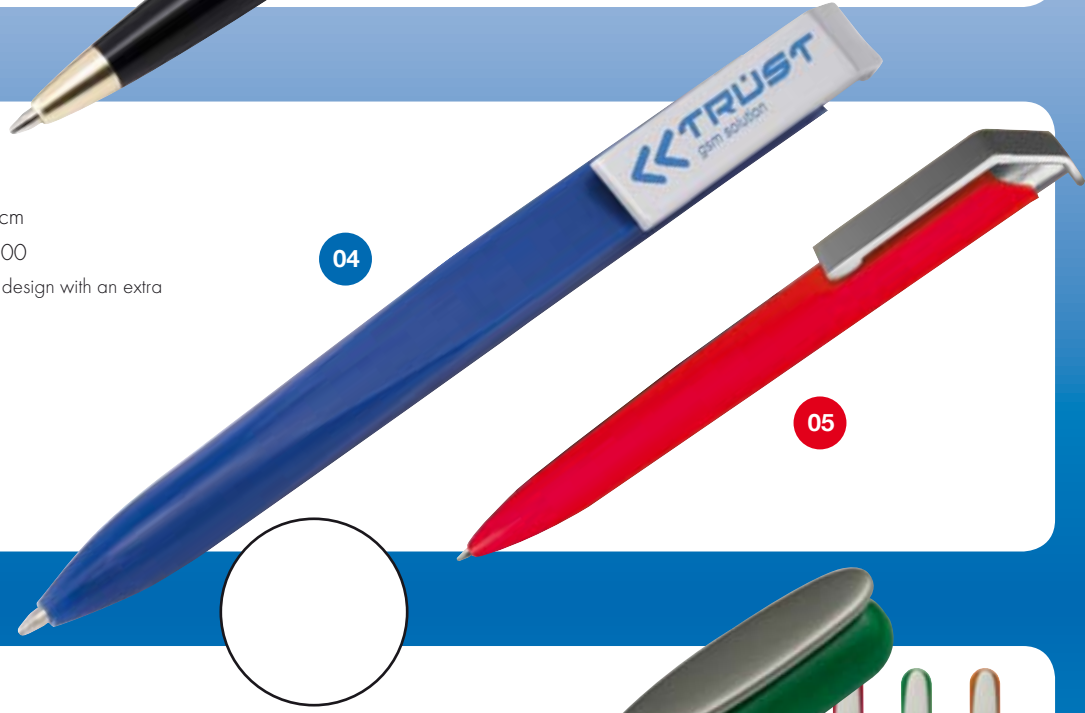

Nostalgic glossy plastic ball pen with gold-coloured accessories. Provides a blue-writing big refill and a metal clip.

**CrisMa®**  
own design

**Art. 11720** L 14 x ø 1,6 cm

☞ AB 4 x 0,8 cm ☑ 50/1000

CrisMa ball pen "Techno". Classic design with an extra large blue-writing refill.