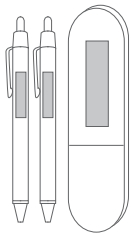

#### Smooth pen set

**Mechanism:** Plunger action

*Translucent blue ink ballpen & pencil in matching case.*

**Material:** Plastic

**Product size:** 3 cm W x 15 cm H x 2 cm D (case)

**Decoration method/area:**