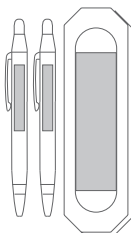

11731

Writing set

Mechanism: Plunger action

Blue ink pen and pencil set in frosted case.

Material: Metal

Product size: 4,5 cm W x 17 cm H x 2 cm D (case)

Decoration method/area:

☐ **Standard:**

L: Ballpen and pencil right & left clip
6 mm W x 60 mm H (L1)

SP: Gift box 15 mm W x 120 mm H
max 1 colour (C)

Optional:

PD: Barrel 6 mm W x 60 mm H
max 2 colours (C)

Standard packaging: Sleeve

200 = 9,1 Kg (approx.)

M

MP

●

ø 0,5 mm