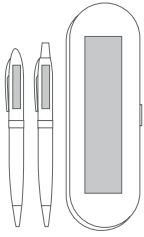

#### Pen set

**Mechanism:** Twist action

*Metal blue ink pen and propelling pencil set in matt finish metal case.*

**Material:** Metal

**Product size:** 6 cm W x 18 cm H x 2 cm D (case)

**Decoration method/area:**