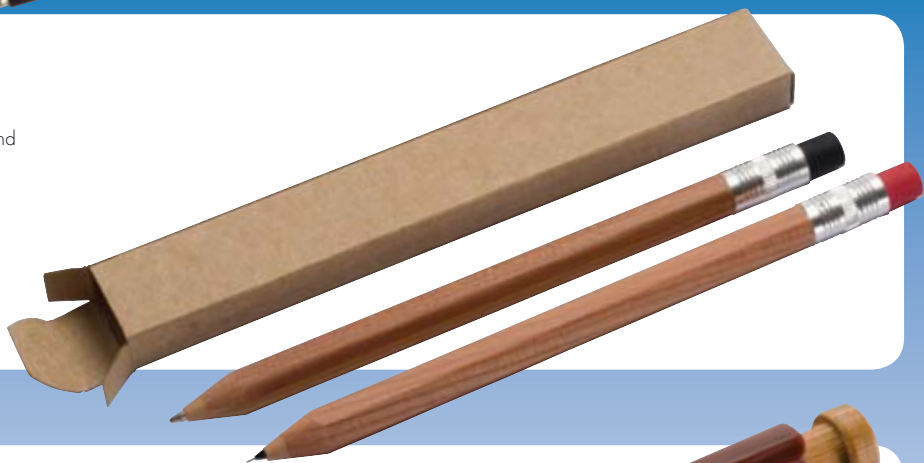

Art. 11916 ✎ 16,3 x 2,3 x 1,2 cm

☞ AE 5 x 0,7 cm 📦 K 25/400

Cute wooden writing set with a ball pen (black-writing) and a drop-action pencil with rubber on the pusher.