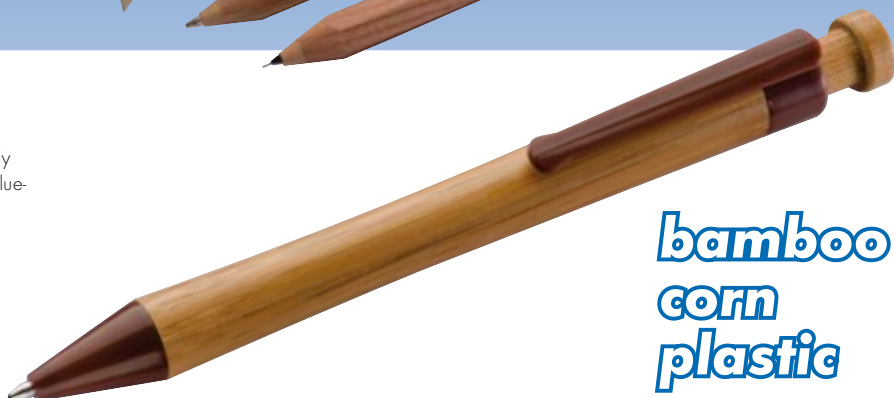

This bamboo ball pen doesn't only appear absolutely natural - top and clip are made of maize! Provides blue-writing large refill.

**bamboo
corn
plastic**

Art. 11825 22 x ø 4,5 cm

AE 5 x 1,5 cm 25/100

12 coloured pencils and 4 pencils with eraser, sharpener and ruler in a fancy quiver with natural finish.