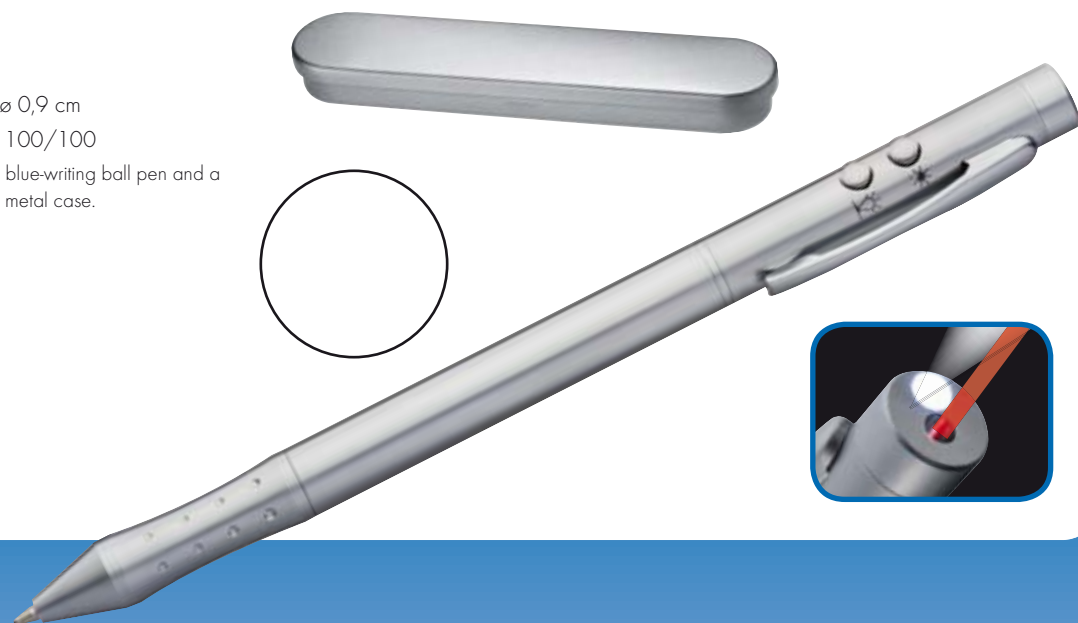

The world of premiums - look in

promotional products and more

2013

CrisMa®

Art. 15314 L 15 x ø 0,9 cm

LN 3,5 x 0,6 cm K 50/100

Telescope ball pen (54 cm) with a laser pointer in a beautiful metal gift case.

CrisMa®

Art. 15315 L 15,2 x ø 0,9 cm

LN 3,5 x 0,6 cm K 100/100

4 in 1 metal laser pointer, LED, blue-writing ball pen and a touch-screen pen in a beautiful metal case.

Art. 15318 L 14 x ø 0,9 cm

LN 4 x 0,6 cm P 10/100

Metal laser pointer and LED and blue-writing ball pen in a beautiful wooden gift box.

Art. 18954 ✎ 12,5 x ø 0,8 cm

✎ LN 3,5 x 0,5 cm ▣ K 📄 100/100

Metal laser pointer with LED, modern touch pad and blue-writing refill. Nicely packed in veneered gift box.

WRITING

Art. 17448 ✎ 15,5 x 4,5 x 2 cm

✎ LN 4 x 0,6 cm ▣ P 📄 50/200

Rotating metal ball pen with LED, laser pointer, soft rubber grip zone and blue ink refill. Supplied in lovely gift box.

Art. 18953 L 14,2 x 0,8 cm