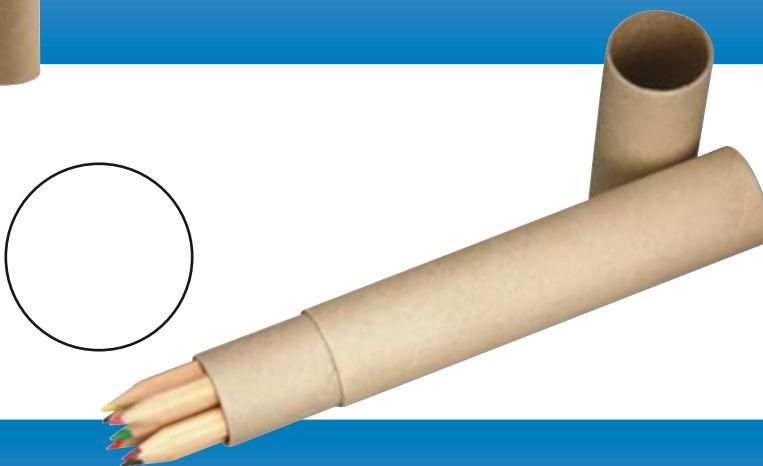

Art. 56091 18 x ø 2,5 cm

AE 5 x 1 cm 50/300

7 long wooden coloured pencils in a round paperboard quiver.