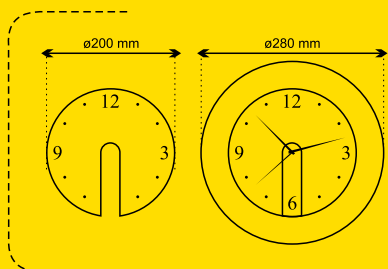

165×109×24 mm

Printing: P2 (2C, 70×12 mm), UV (FC, 70×12 mm)

BE CREATIVE

Order it with digitally printed paper vinyl sticker!

-05

-10

-06

Proter