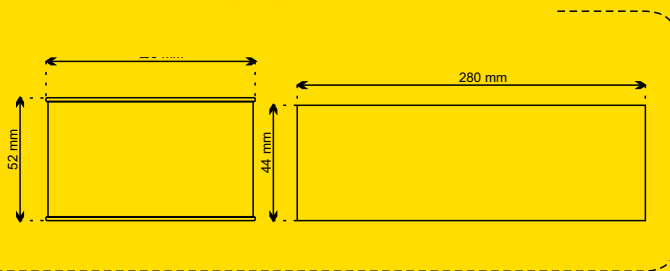

165×109×24 mm

Printing: P2 (2C, 70×12 mm), UV (FC, 70×12 mm)

BE CREATIVE

Order it with digitally printed paper vinyl sticker!

-05

-10

-06

Proter