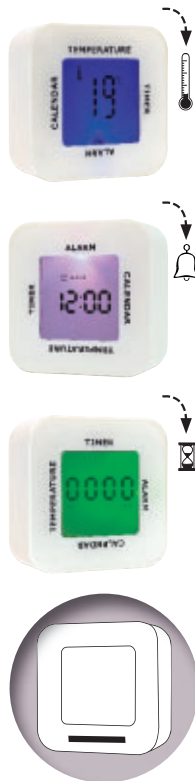

# TOWER 56-040 1205

LCD alarm clock "Tower" with thermometer, countdown and date, 3 round displays

Packing: 50/100 pieces | Size: 11x5,5x2,8 cm

Branding:  17x15 mm K1+H2 |  17x15 mm L4+H2

# 4 IN 1 56-040 1324

Colourful desk alarm clock "4 in 1" with changing colour function when the clock is turned, alarm clock, date display, countdown and thermometer

Packing: 50/100 pieces

Size: 7x3,5x7 cm

# MORNING HOUR

Travel alarm clock "Morning Hour" in frosted case: with analogue time display, alarm function and base - easily removable battery housing including dial

Packing: 25/200 pieces | Size: 9,2x7,8x3,2 cm