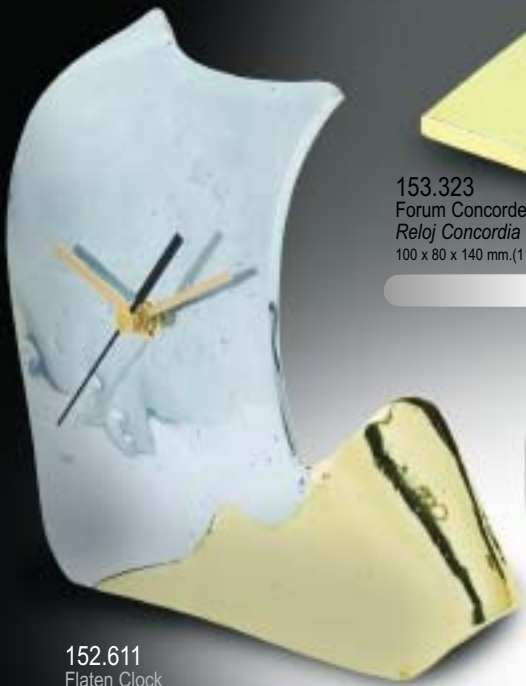

153.400.10  
Celtic Round Clock  
*Reloj Celta Redondo*  
180 x 55 mm

153.400.20  
Celtic Square Clock  
*Reloj Cuadrado Celta*  
210 x 255 x 70 mm

153.323  
Forum Concorde  
*Reloj Concordia*  
100 x 80 x 140 mm.(1 R6AA Not included )

152.611  
Flaten Clock  
*Reloj Pliegue*  
167 x 70 x 155 mm.(1 R6AA Not included )

152.612  
Ibiza Clock  
*Reloj Ibiza*  
85 x 60 x 150 mm.(1 R6AA Not included )

153.202.50  
Round Cittico Clock  
*Reloj Redondo Cittico*  
140 x 130 mm.(1 R6AA Not included )