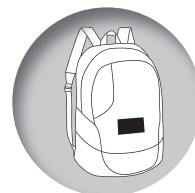

PI

Elegant document bag with zip on the main and front pocket, mobile phone pocket with an adjustable and detachable shoulder strap

Packing: 40 pieces

Size: approx. 38x28x9,5cm

Material: 600D Polyester

Branding: 120x100mm T2+H2

PEP

Sport bag "Pep" with a zip front pocket, main zip pocket, strong carrying handle and an adjustable shoulder strap

Packing: 20 pieces

Size: approx. 55x32,5x28cm

Material: 600D Polyester

Branding: 150x50mm T2+H2

CURVE

Backpack "Curve": zippered main compartment, zippered front compartment, carrying loop, padded shoulder straps and back

Packing: 20 pieces | Size: approx. 46x34x19cm

Material: 600D Polyester

Branding: 125x100mm T2+H3