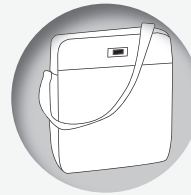

SILVER LINE 56-081 4539

Shoulder bag "Silver line": zippered main compartment, 1 zipper pocket on the front, adjustable shoulder strap, silver zippers, removable metal logo

Packing: 50 pieces | Size: approx. 34x27x7,5 cm
Material: 600D Polyester

Branding: 150x150 mm T2+H2 | 35x14 mm L1+H2

TRAVEL & HOLIDAY

195

SILVER LINE 56-081 9546

Backpack "Silver Line": zippered main compartment, zippered front compartment, carrying handle, padded shoulder straps and back, silver zippers, removable metal logo

Packing: 30 pieces | Size: approx. 41x31x14,5 cm
Material: 600D Polyester

Branding: 150x150 mm T2+H2 | 35x14 mm L1+H2