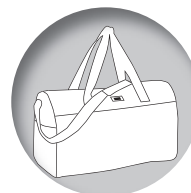

SILVER LINE 56-080 8524

Sports bag "Silver line": zippered main compartment, zippered compartment on the front, 2 small zippered pockets on the sides, carrying handles, adjustable and removable shoulder strap, silver zippers, removable metal logo

Packing: 20 pieces | Size: approx. 50x32,5x22,5 cm
Material: 600D Polyester

Branding: 150x150 mm T2+H2 | 35x14 mm L1+H2