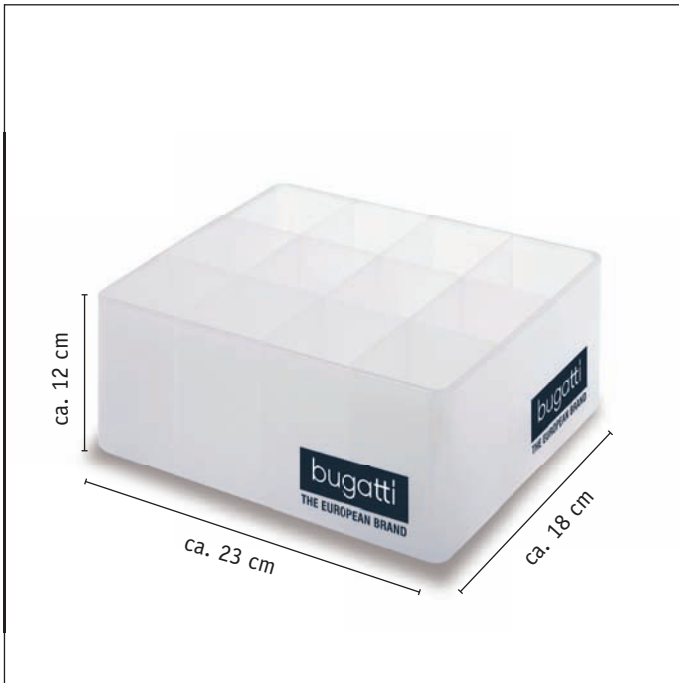

bugatti umbrella box
für 12 Stk. Taschenschirme/*pocket umbrellas*
Art. Nr. 78256BU