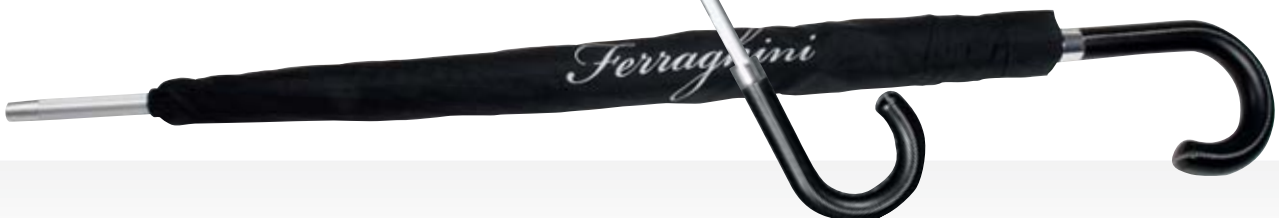

The world of premiums - look in

promotional products and more 2013

Pongee
210 T

Art. F214 \approx 89,5 x \varnothing 102 cm

\hookrightarrow H 20 x 15 cm \square E \square 24/24

Luxurious Ferraghini automatic umbrella made of high-quality 210 T pongee with matching cover. The bended metal grip is rubbered thus matching perfectly into your hand. The fibreglass bar provides additional stability and protects you reliably from wind and weather.

Ferraghini[®]  *Ferraghini*[®]

Ferraghini[®]

Pongee
190 T

Art. F119 \approx 87,5 x \varnothing 102 cm

\hookrightarrow H 20 x 15 cm \square P \square 12/36

Protector - protect yourself during rain is falling. Timeless, classic and high-quality manufactured - of course an automatic umbrella.

automatic

BS

Art. 45086 L ø 100 cm

H 20 x 15 cm P 25/50

Automatic walking-stick umbrella with straight wooden handle and metal tops in various subtle and trendy colours.

automatic

XL

Art. 45085 L ø 100 cm

H 20 x 15 cm P 25/50

Bicoloured automatic walking-stick umbrella with wooden handle and metal tops.

automatic

XL

UMBRELLAS

Art. 45200 L ø 100 cm

H 20 x 15 cm P 25/50

Automatic umbrella with bended plastic handle and metal tops, in various strong and subtle colours.