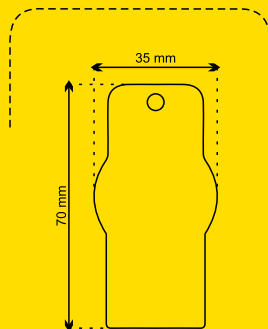

## Quad

**AP807210**

Metal coaster set with 4 cork covered coasters, in tin box. Coaster size: 88×88×5 mm.

120×120×38 mm

Printing: E1 (50×50 mm), VS (FC, 100×100 mm)

## Russel

**AP809507-21**

Aluminium bottle and can opener with keyring.  
65×12×14 mm  
Printing: P2 (2C, 45×6 mm), E1 (45×6 mm)

## Pilsner

**AP800344**

Plastic bottle opener with built-in flashlight  
and keyring. With 2 button cell batteries.  
73×39×8 mm  
Printing: P1 (2C, 25×20 mm),  
UV (FC, 25×20 mm)

## Tronic

**AP731974**

Plastic bottle opener with fridge magnet.  
106×5×50 mm  
Printing: P0 (2C, 50×15 mm),  
UV (FC, 40×10 mm)

BE  
CREATIVE

Customise them with  
UV LED printing!