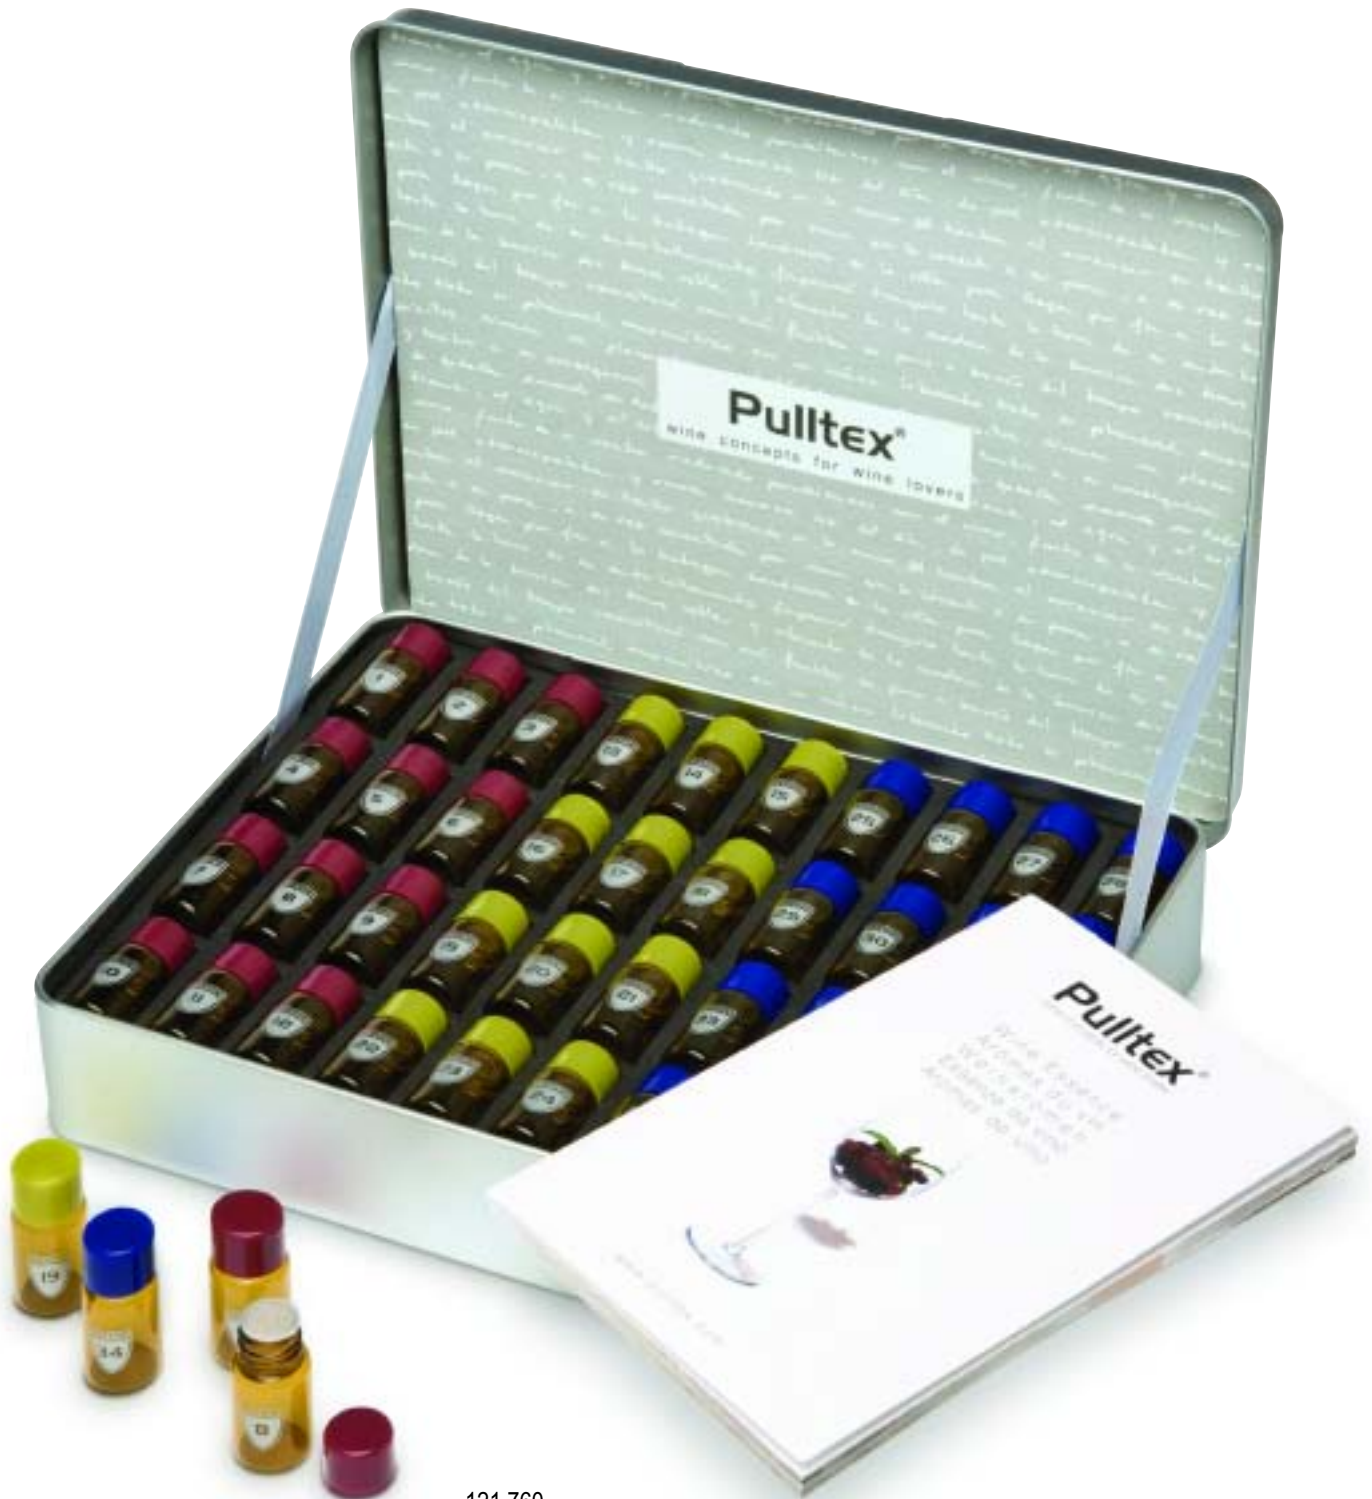

Pulltex®

wine concepts for wine lovers

121.731
Champ. Wine Set
Set de Cava
120 x 45 x 185 mm.

Design by Pulltex

Pulltex®

wine concepts for wine lovers

Pulltex®
WINE CONCEPTS FOR WINE LOVERS

121.732
Wine Set de Luxe
Set de Vino Luxe
120 x 45 x 185 mm.

www.pulltex.com

International Patented Product

Pulltex®

wine concepts for wine lovers

121.761
Red Wine Essence Set
Set Aromas de Vino Tinto
120 x 45 x 185 mm.

121.762
White Wine Essence Set
Set Aromas de Vino Blanco
120 x 45 x 185 mm.

International Patented Product

Pulltex®

wine concepts for wine lovers

Pulltex®
WINE CONCEPTS FOR WINE LOVERS

121.760
Wine Essence Complete Set
Set Aromas Completo de Vino
240 x 45 x 185 mm.

International Patented Product

Pulltex®

wine concepts for wine lovers

121.758
Wine Labels (36 uni.)
Etiquetas de Bodega (36 uni.)
120 x 22 x 185 mm.

121.759
Air Injector & Stopper
Mancha de cava y tapón
120 x 45 x 185 mm.

International Patented Product