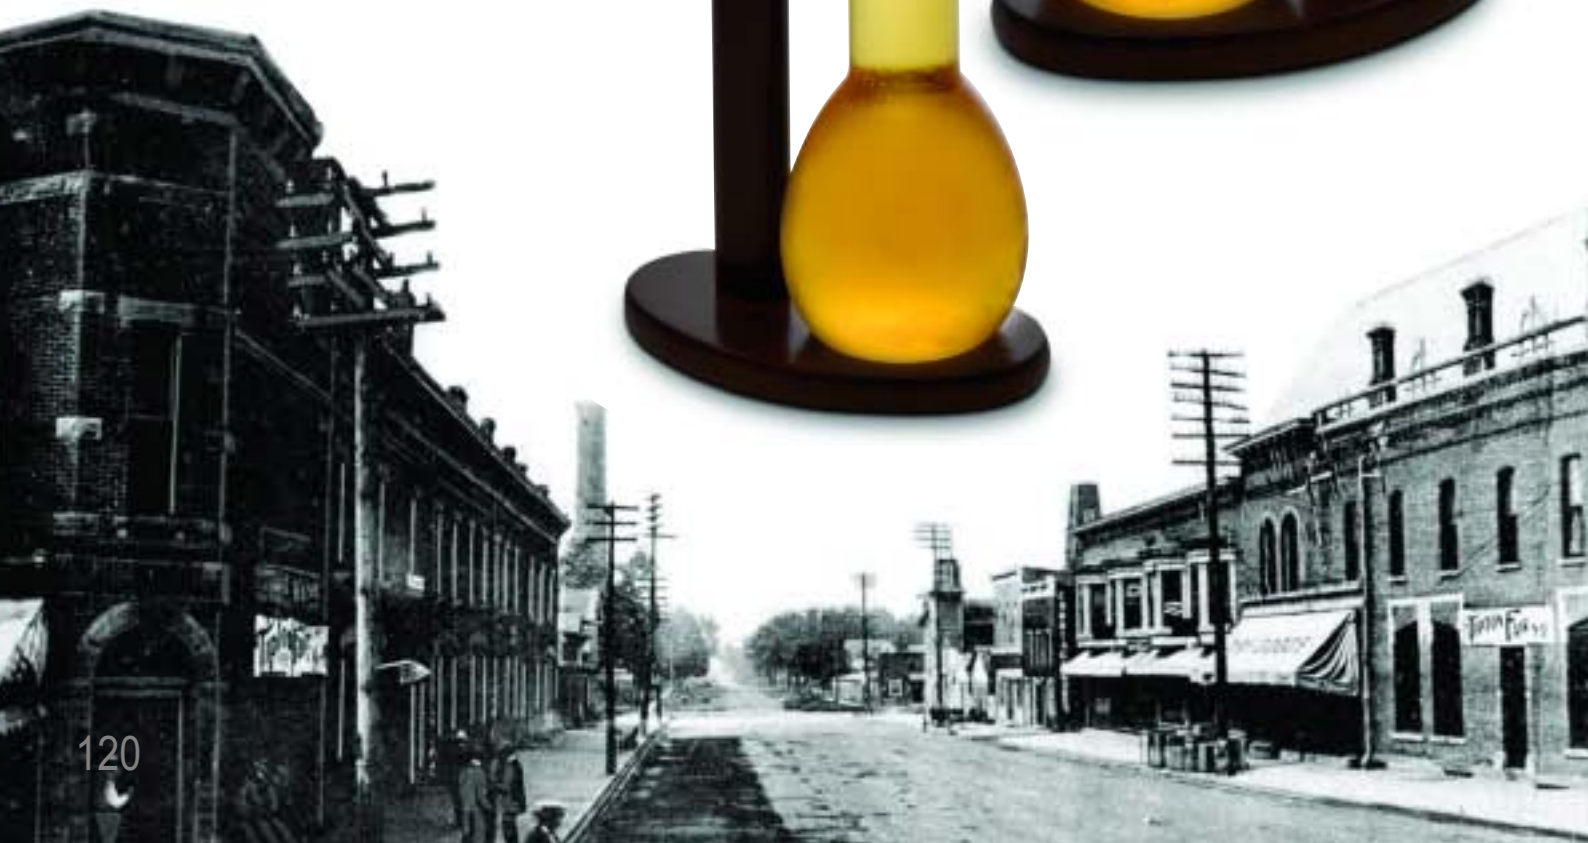

83.643
Large Beer Yard
Yarda cerveza Grande
600 x 170 x 95 mm. 1,5 l.

83.644
Medium Beer Yard
Yarda cerveza Mediana
400 x 170 x 95 mm. 0,75 l.