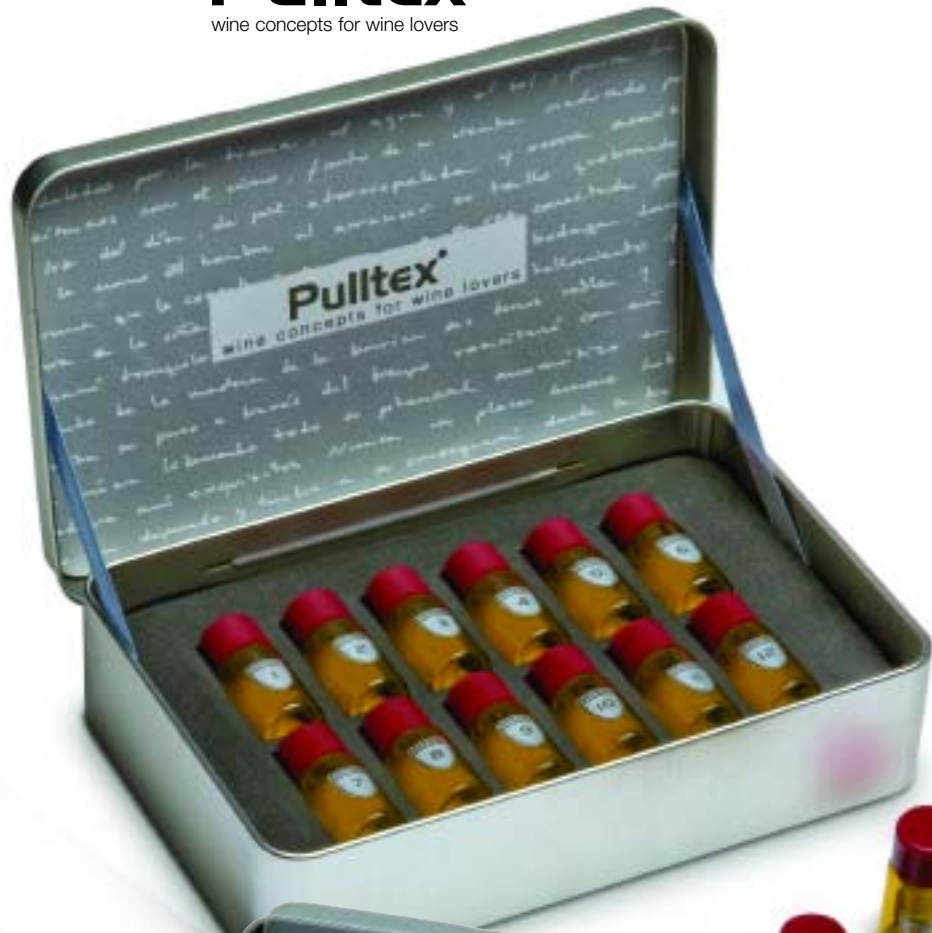

Pulltex®

wine concepts for wine lovers

121.731
Champ. Wine Set
Set de Cava
120 x 45 x 185 mm.

Design by Pulltex

Pulltex®

wine concepts for wine lovers

Pulltex®
WINE CONCEPTS FOR WINE LOVERS

121.732
Wine Set de Luxe
Set de Vino Luxe
120 x 45 x 185 mm.

www.pulltex.com

International Patented Product

Pulltex®

wine concepts for wine lovers

121.761
Red Wine Essence Set
Set Aromas de Vino Tinto
120 x 45 x 185 mm.

121.762
White Wine Essence Set
Set Aromas de Vino Blanco
120 x 45 x 185 mm.