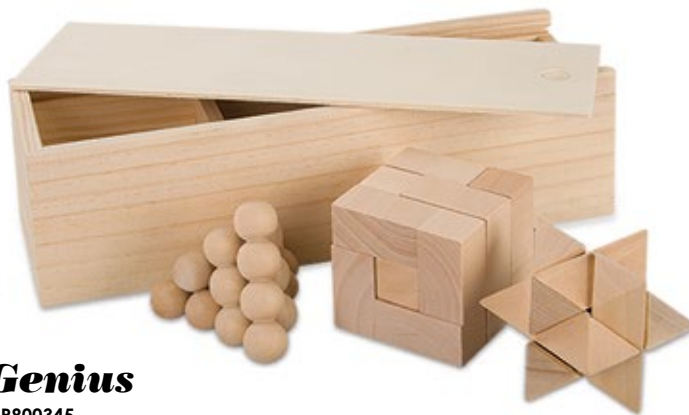

## Leon

AP800369

Wooden magic puzzle cube, in natural coloured cotton pouch. Pouch size: 96×175 mm.  
44×41×41 mm  
Printing: T1 (8C, 60×60 mm)

## Genius

AP800345

3 wooden magic puzzles in wooden box.  
78×240 mm  
Printing: E1 (150×30 mm)