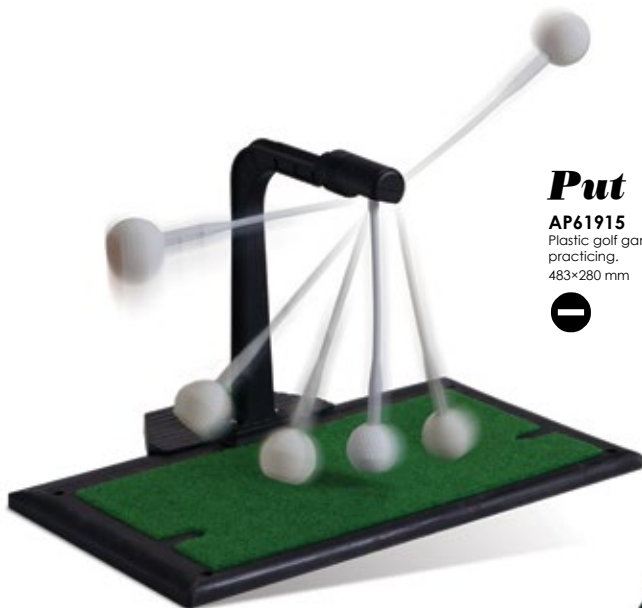

Put

AP61915
Plastic golf game for practicing.
483×280 mm

Green

AP61920
Plastic golf hole for practicing.
263×161 mm
Printing: P2 (2C, 40×20 mm)

Bogey

AP61916
Metal golf divot tool.
80×25 mm

Offside

AP800347
Mini table soccer with two balls. Delivered disassembled with screw driver. Material: MDF.
510×310×105 mm
Printing: VS (FC, 50×50 mm)