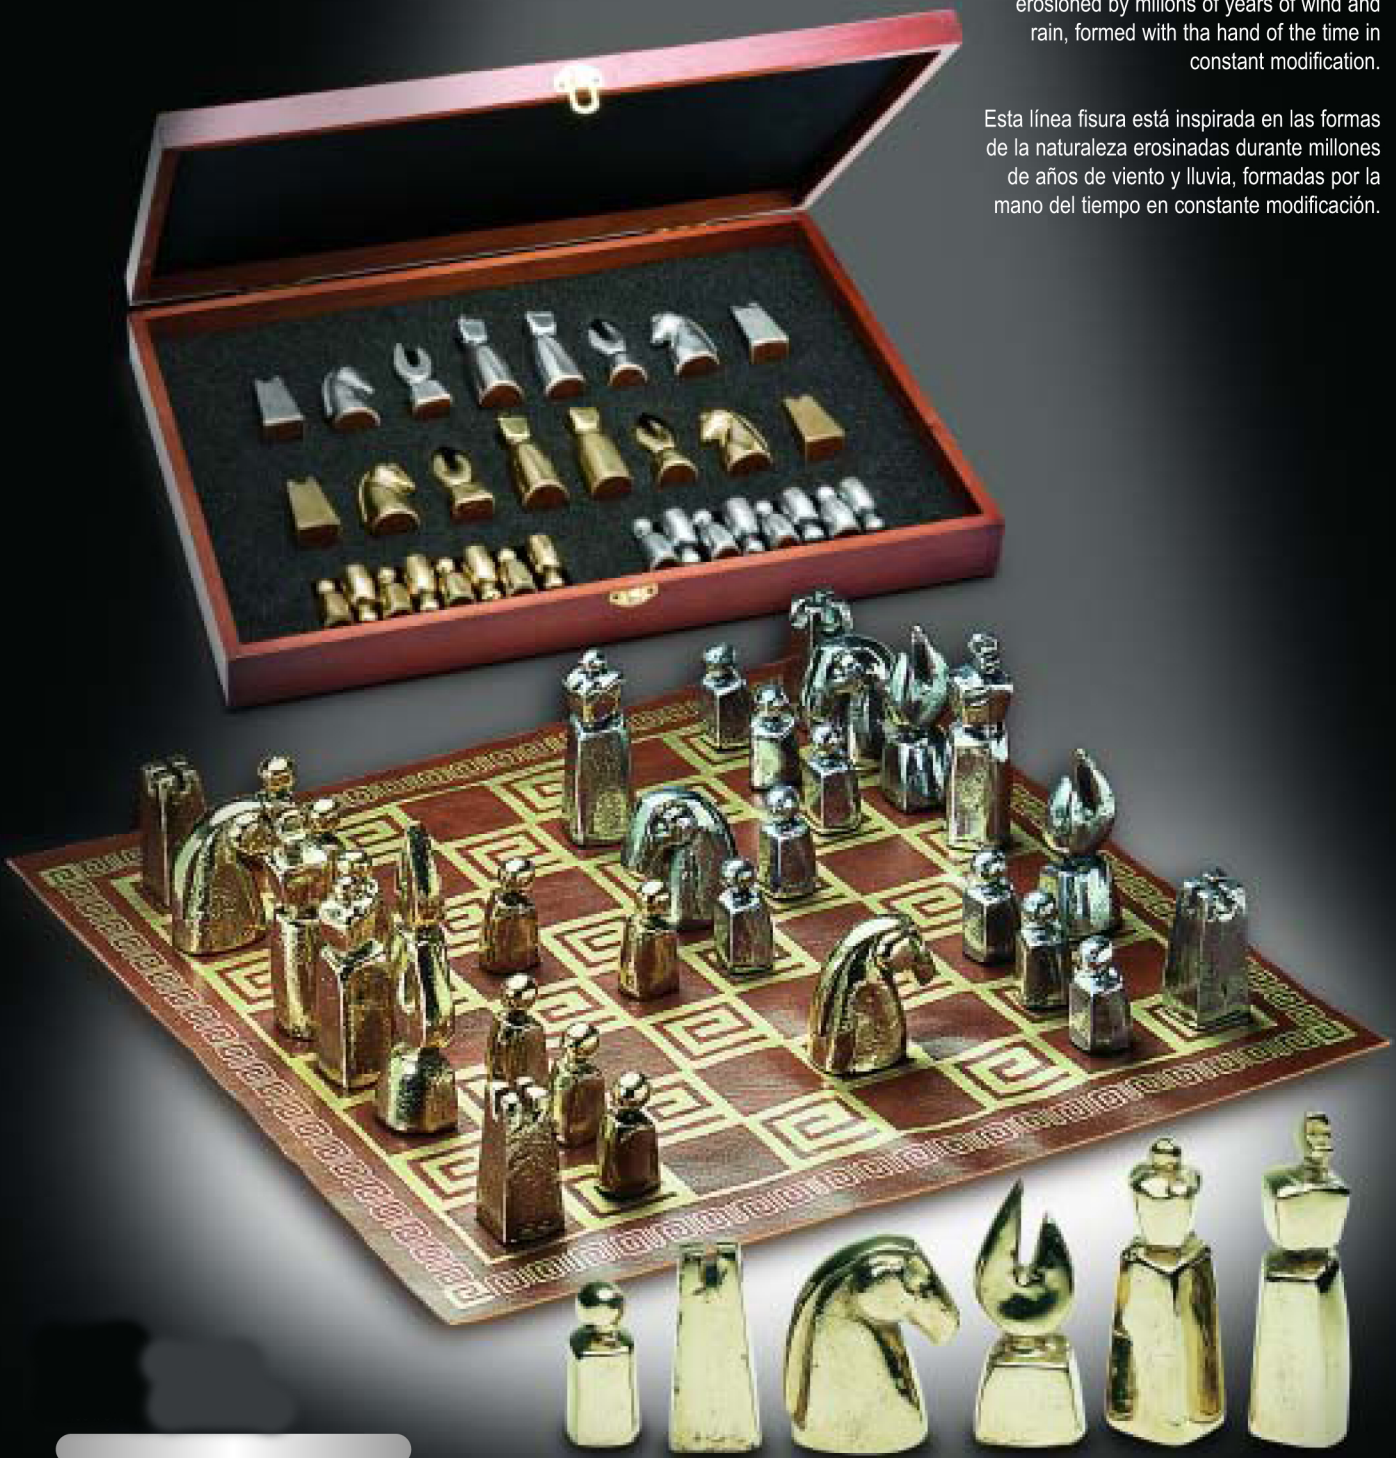

Art3|design

160.505

Roulette "Gran Casino" in Wooden Box
Ruleta "Gran Casino" en caja de madera
445 x 375 x 90 mm.

160.506

Roulette "Gran Casino" in Carton Box
Ruleta "Gran Casino" en caja cartón
445 x 375 x 90 mm.

60.510
Pocker Set Large Size
Set Juego Poker Grande + Fichas
310 x 210 x 75 mm.

160.509
"Gran Casino" Poker Set
Set de Poker "Gran Casino"
215 x 173 x 48 mm.

Alamy
EST. 1997

60.504
"Octagon Dice" Tray
Base con Dados Octogonal
ø 370 x 40 mm.

33.240
Assorted Games in Wooden-Leather Box
Estuche de Juegos Completo
155 x 230 mm.

33.248
Domino Game in Wooden-Leather Box
Estuche Domino
155 x 230 mm.

33.567
Leather Dice Game
Juego Poker en Piel
75 x 90 mm.