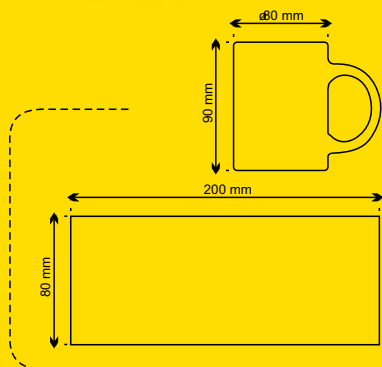

With your own sublimation
printed design!

Magic

AP812401

Colour changing ceramic mug for sublimation printing. The cold mug is black, which turns white by adding hot liquid. 300 ml. Price includes printing. MOQ: 100pcs. ø80×90 mm

Printing: FP (FC, 90×200 mm)

MultiColour

AP812400

White ceramic mug for sublimation printing, 300 ml. Price includes printing. MOQ: 100pcs. ø80×90 mm

Printing: FP (FC, 90×200 mm)