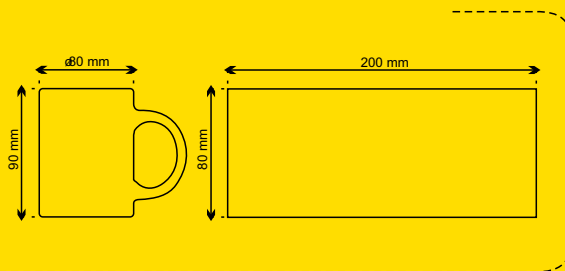

With your own sublimation
printed design!

Magic

AP812401

Colour changing ceramic mug for sublimation printing. The cold mug is black, which turns white by adding hot liquid. 300 ml. Price includes printing. MOQ: 100pcs. ø80×90 mm

Printing: FP (FC, 90×200 mm)