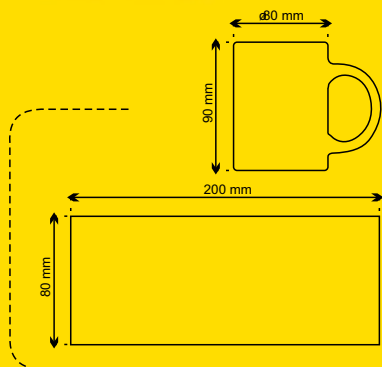

BE
CREATIVE