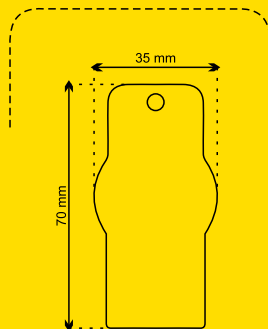

BE
CREATIVE

Customise them with
UV LED printing!