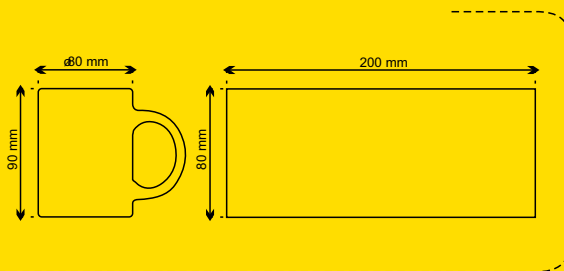

With your own sublimation
printed design!

Magic

AP812401

Colour changing ceramic mug for sublimation printing. The cold mug is black, which turns white by adding hot liquid. 300 ml. Price includes printing. MOQ: 100pcs. ø80×90 mm

Printing: FP (FC, 90×200 mm)