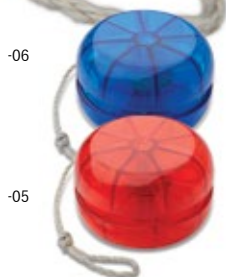

Rolly

AP808720
Plastic yo-yo in transparent colour.
ø55×35 mm
Printing: P1 (2C, ø30 mm)