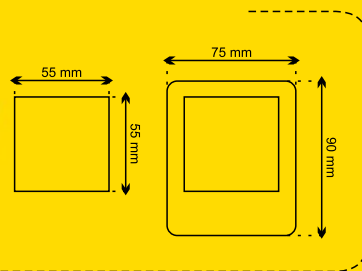

BE CREATIVE

With your own
sublimation printed
design!

Customise it with UV
LED printing!

Melanie

AP761886

Plastic mini puzzle with
printable surface.

75x90 mm

Printing: P1 (2C, 50x50 mm).

UV (FC, 55x55 mm)

Suzzle

AP812411

80 pcs puzzle for sublimation printing.
Price includes sublimation printing.

MOQ: 50 pcs.

190x240 mm

Printing: FP (FC, 190x240 mm)