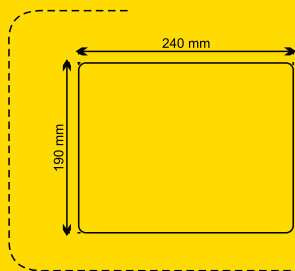

BE CREATIVE

With your own
sublimation printed
design!

Customise it with UV
LED printing!