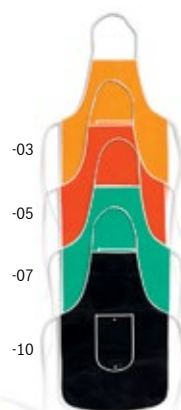

-03

-05

-07

-10

Sopex

AP791897

Foldable, non-woven apron.

500×730 mm

Printing: T1 (8C, 150×80 mm)

NEW