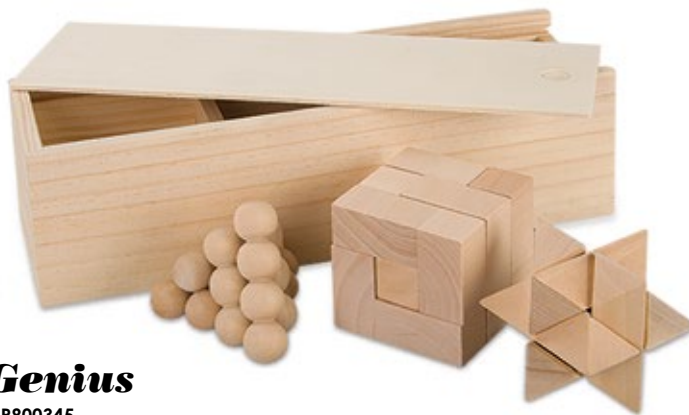

Genius

AP800345

3 wooden magic puzzles in wooden box.
78×240 mm
Printing: E1 (150×30 mm)