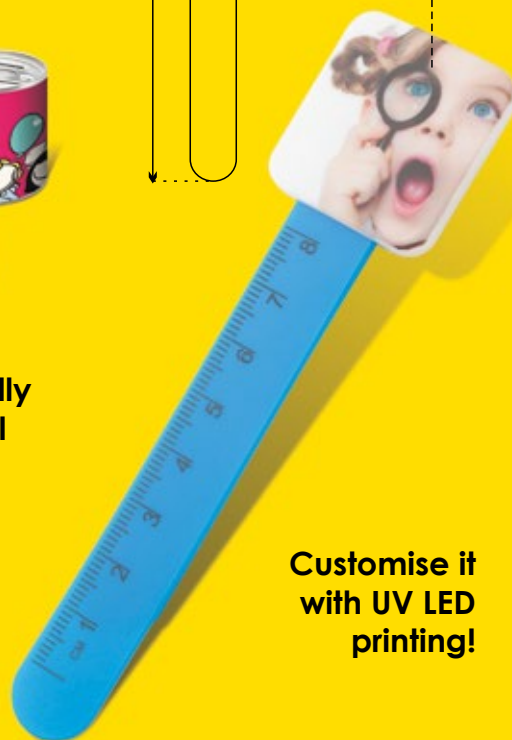

## Celes

**AP791798**  
Zipped pen case with handle, 600D polyester.  
ø65×225 mm  
Printing: T1 (8C, 180×30 mm)

-10

-05

-02

-06

Order it with digitally  
printed paper vinyl  
sticker!

Customise it  
with UV LED  
printing!