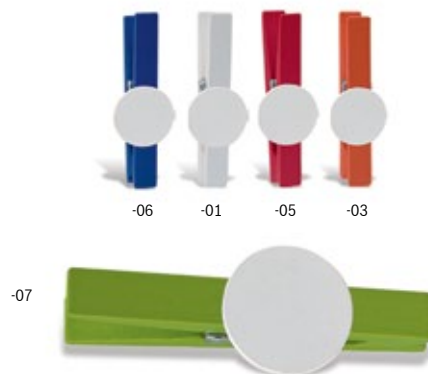

Hanna

AP731648

Wooden photo frame with animal figure.
For 6.2×6.2 cm photos.
100×100×2 mm
Printing: P1 (2C, 50×20 mm)

Cerra

AP731443

Wooden clip for documents or present wrapping.
75×14×10 mm
Printing: P0 (2C, ø12), DO1 (FC, ø12 mm)

Shot

AP731418

Plastic, pump shot water gun.
ø53×200×53 mm
Printing: P2 (2C, ø50 mm)

Baron

AP761889

3D puzzle game, made of EVA.
127×40×150 mm