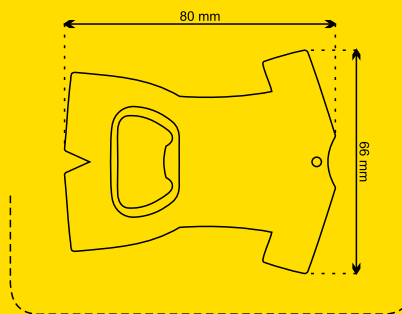

BE
CREATIVE

Customise them with
UV LED printing!