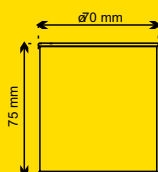

## Celes

**AP791798**  
Zipped pen case with handle, 600D polyester.  
ø65×225 mm  
Printing: T1 (8C, 180×30 mm)

-10

-05

-02

-06

Order it with digitally  
printed paper vinyl  
sticker!

Customise it  
with UV LED  
printing!

## Hebe

**AP791347**

15 cm plastic ruler with cm and inch scale.

160×42×2 mm

Printing: S0 (2C, 130×25 mm),  
UV (FC, 10×150 mm)

-02

-01

-05