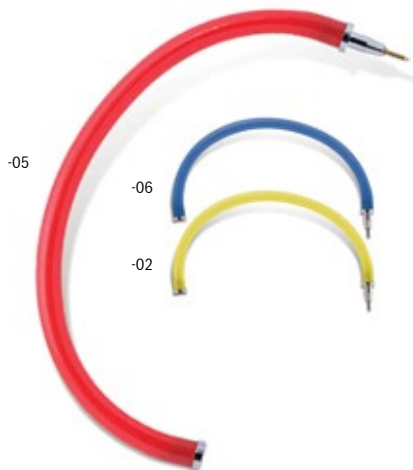

Flexiroll

AP731500

Flexible ballpoint pen, made of special elastic plastic.

ø8×235 mm

Printing: P1 (2C, 6×40 mm)