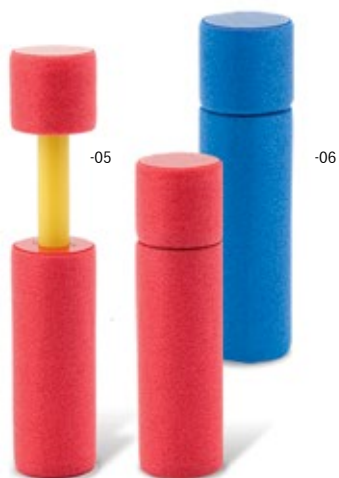

Shot

AP731418

Plastic, pump shot water gun.
ø53×200×53 mm
Printing: P2 (2C, ø50 mm)