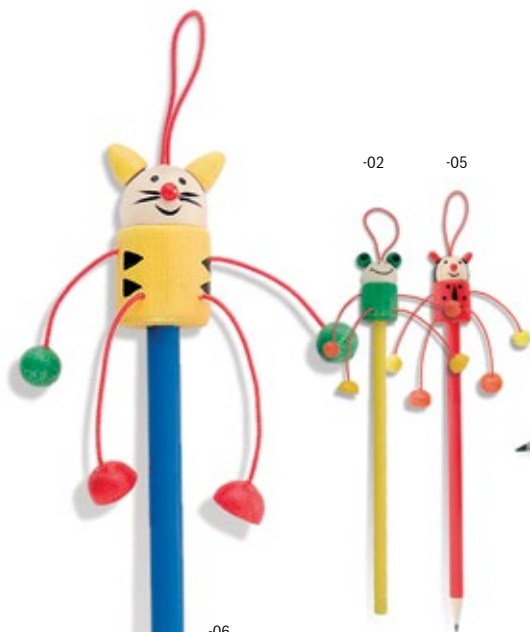

-02   -05

-06

Farm

AP809345

Wooden pencil with coloured barrel
and funny figure, unsharpened.
ø8×210 mm
Printing: P1 (2C, 40×5 mm)