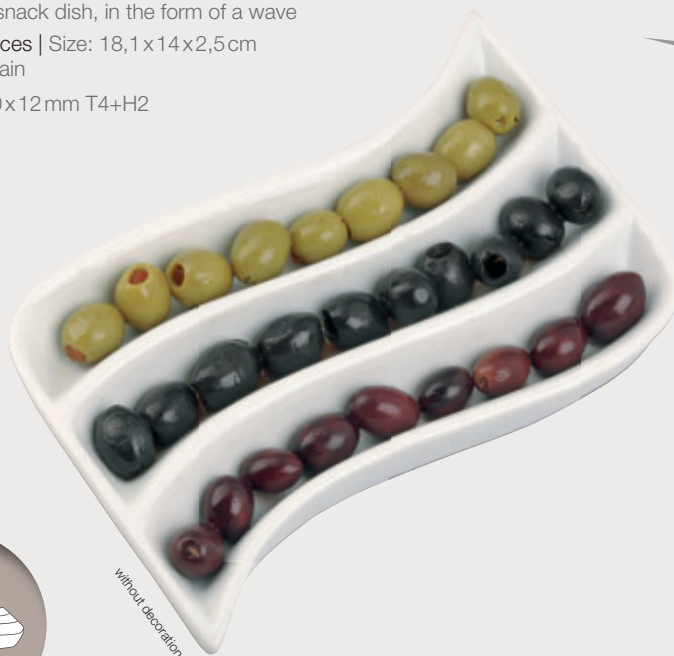

Packing: 30 pieces | Size: Ø12,5x4,1 cm | Material: Glass/Aluminium

Branding: ☞ 25x25mm K2+H5+V2 | ☞ 25x25mm L5+H5

ADRIA 56-034 0005

Porcelain olive snack dish, in the form of a wave

Packing: 20 pieces | Size: 18,1 x 14 x 2,5 cm

Material: Porcelain

Branding:  70x12mm T4+H2

014

HOME & LIVING

TASTY 56-034 0022

4 piece casserole forms "Tasty" includes 4 forms with a groove design, packed in a safety gift box

Packing: 15 sets | Size: Ø9x5 cm | Material: Porcelain