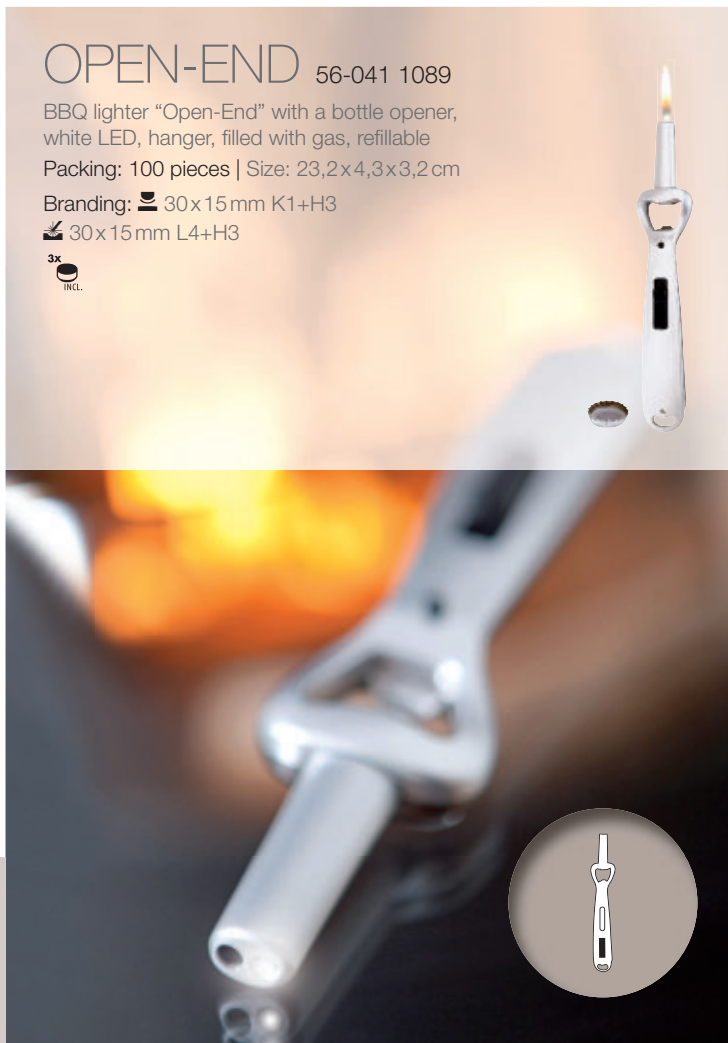

OPEN-END 56-041 1089

BBQ lighter "Open-End" with a bottle opener, white LED, hanger, filled with gas, refillable

Packing: 100 pieces | Size: 23,2x4,3x3,2cm

Branding: 30x15mm K1+H3

30x15mm L4+H3