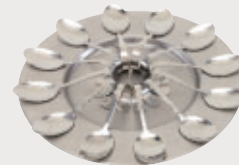

BUFFET 56-030 4383

Serving tray "Buffet" with 12 appetizer spoons with curved handles, packed in a gift box

Packing: 5/10 pieces | Size: Ø32,3x1 cm
Material: Stainless Steel

Branding: 60x40mm K2+H7+V2

60x40mm L2+H7