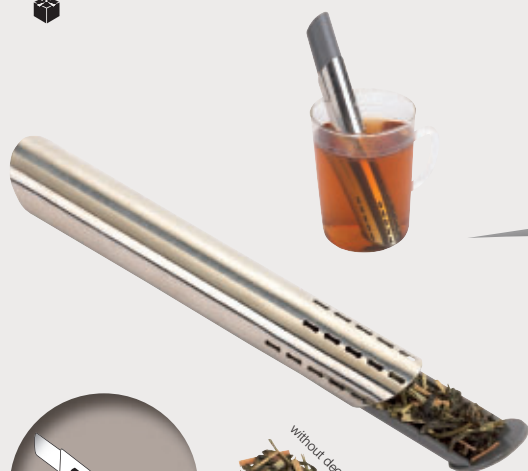

Packing: 10/30 pieces | Size: Ø8x9,8cm | Material: Ceramic

Branding: ☞ 35x10mm K1+H3+V2 | ☞ 35x10mm T4+H3

☞ 140x20mm S7+H3

Writeable surface

HOME & LIVING

013

GREAT PLEASURE 56-030 4385

Tea rod "Great Pleasure" with a strainer and a press mechanism for easy filling and emptying, packed in a gift box

Packing: 50/300 pieces | Size: Ø2x15,7 cm | Material: Stainless Steel

Branding: ☞ 30x10mm L1+H3

without decoration

EASY GOING 56-030 9003

Teapot warmer "Easy going" consists of 2 glass plates connected by pins, includes 1 tea light, packed in a safety gift box