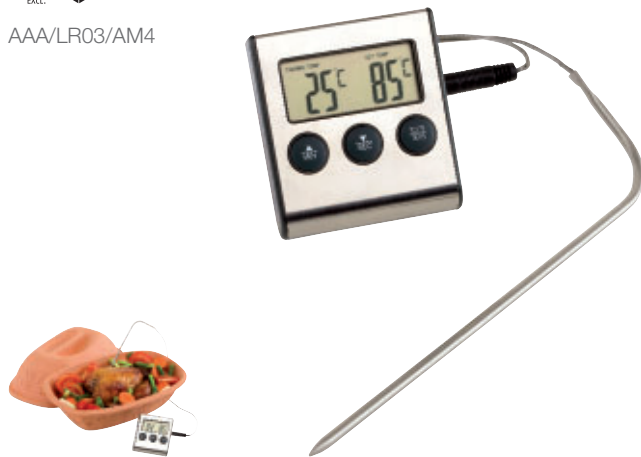

GOURMET 56-049 9068

Cooking thermometer "Gourmet" with an aluminium front, alarm for the desired temperature, timer (also usable as an egg timer), 3 control buttons and LCD screen (for °C and °F)

Packing: 40/80 pieces | Size: 7x6,4x1,8 cm

Material: Aluminium

Branding: 40x10mm K1+H3+V1

40x10mm L1+H3

AAA/LR03/AM4