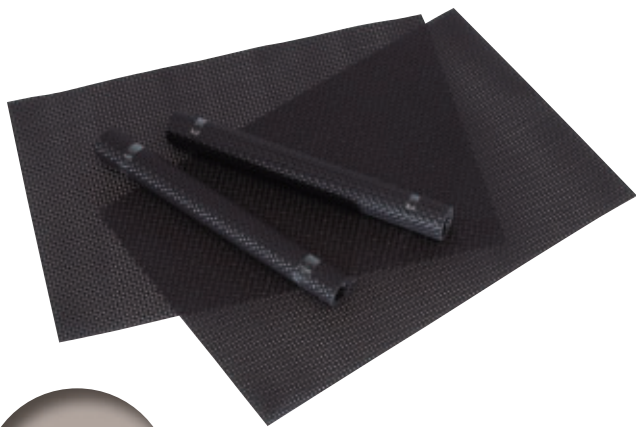

MEAL 56-030 4400

Place mat set "Meal" made from washable PVC/polyester, consists of 4 mats with pattern 45x30cm, packed in a transparent packing

Packing: 20 sets | Size: 45x30cm

Branding: ☒ 25x15mm K1 | □ 40x20mm E1