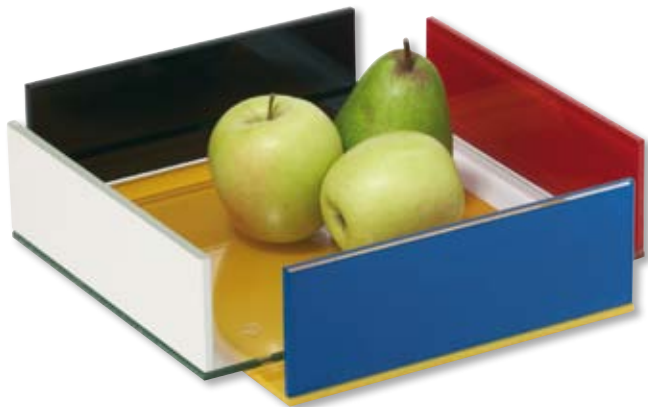

2]

4]

3]

1]

2]

3]

4]

1] PIETBOWL Obstschale
Design Frank Kerdil
260 x 247 x 70 mm, Glas
bowl, glas
PO-205