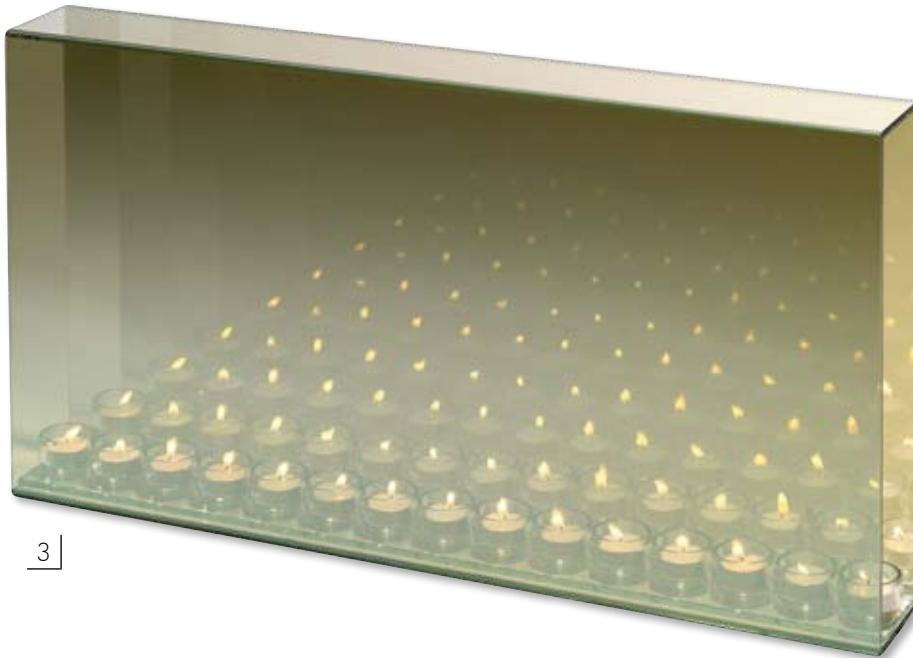

1] LIGHTNING 5 Teelichtständer
260x280x80 mm, Glas
tealight holder, glas
SE-0012

2] LIGHTNING WALL Wandhalterung
Design Lutz Gathmann
85x260x280 mm, Edelstahl
wall fixing for tealight holder SE-0012,
stainless steel
SE-0629

3]