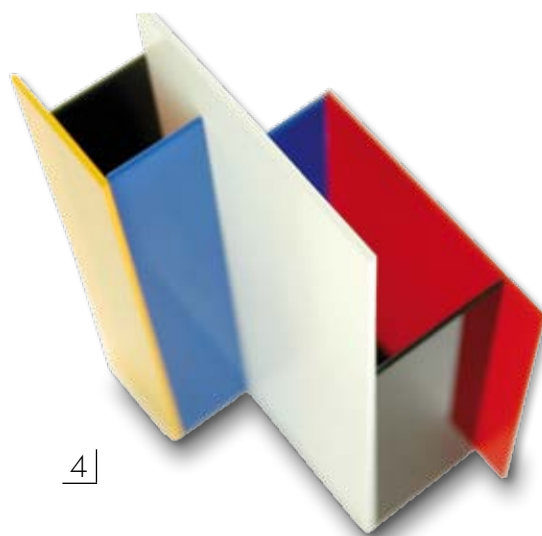

2]

4]

3]

1]

2]

3]

4]

1] PIETBOWL Obstschale
Design Frank Kerdil
260 x 247 x 70 mm, Glas
bowl, glas
PO-205