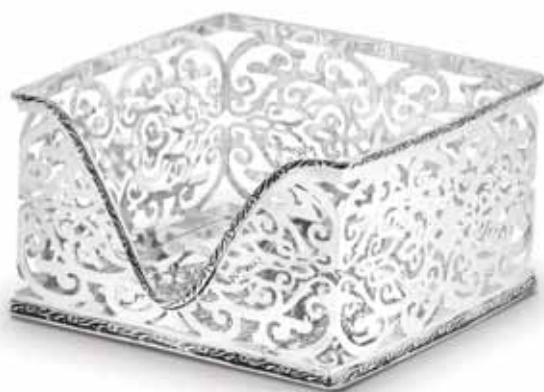

8078800 Set regalo "Queen"
3 pz piccolo Sheffield
*Gift Box 3 pcs "
Queen" Piccolo*

8076900
19x19 cm
Porta tovagliolo
tavola traforato
Sheffield
*"Traforato" table
napkin holder*