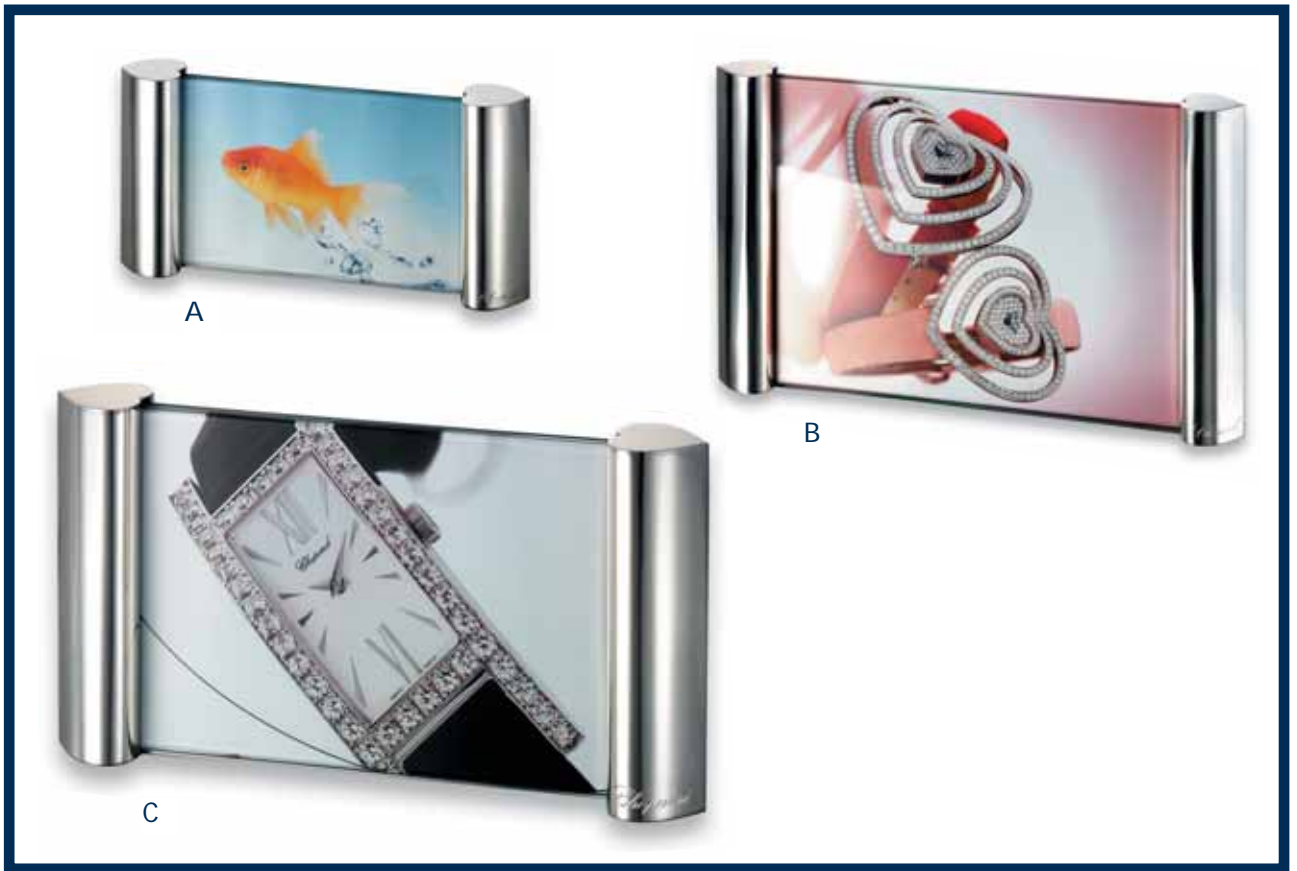

Chopard

Chalet Picture Frame

REFERENCE: 95/6026

MATERIALS: STERLING SILVER 925

DIMENSIONS: 30X23 CM

WEIGHT : 875 G

Love Horizontal Picture Frame

A HORIZONTAL PICTURE SMALL

REFERENCE: 95/6020
MATERIALS: STERLING SILVER 925
DIMENSIONS: 10X15 CM
WEIGHT : 595 G

B HORIZONTAL PICTURE MEDIUM

REFERENCE: 95/6021
MATERIALS: STERLING SILVER 925
DIMENSIONS: 13X18 CM
WEIGHT : 830 G

C HORIZONTAL PICTURE LARGE

REFERENCE: 95/6022
MATERIALS: STERLING SILVER 925
DIMENSIONS: 18X24 CM
WEIGHT : 1340 G

Love Vertical Picture Frame

A VERTICAL PICTURE LARGE

REFERENCE: 95/6023
MATERIALS: STERLING SILVER 925
DIMENSIONS: 18X24 CM
WEIGHT : 1000 G