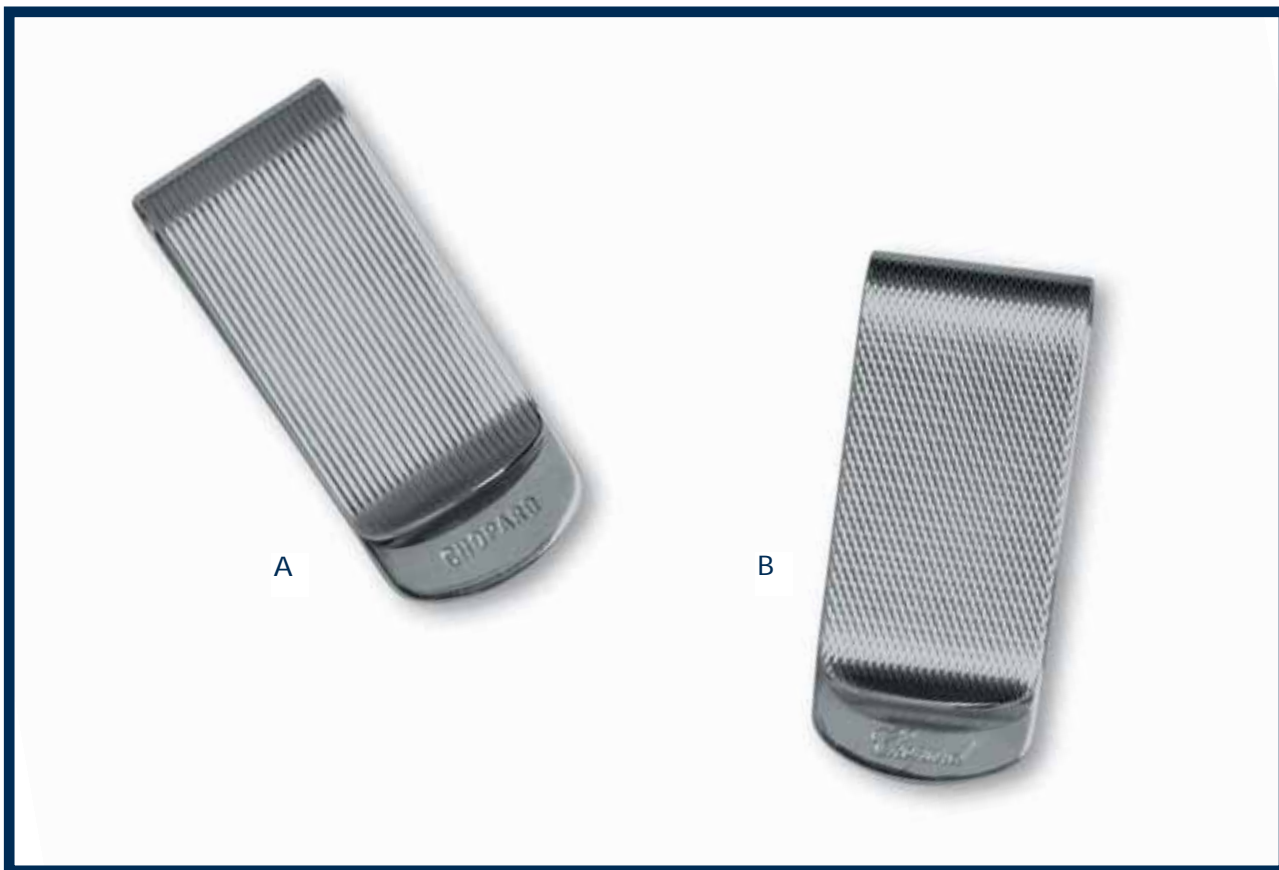

Money Holder

REFERENCES: A 95/6019 MONEY HOLDER

LIGNE

B 95/6018 MONEY HOLDER

GRAIN D'ORGE

MATERIALS: STERLING SILVER 925

DIMENSIONS: 5,4X2,9 CM