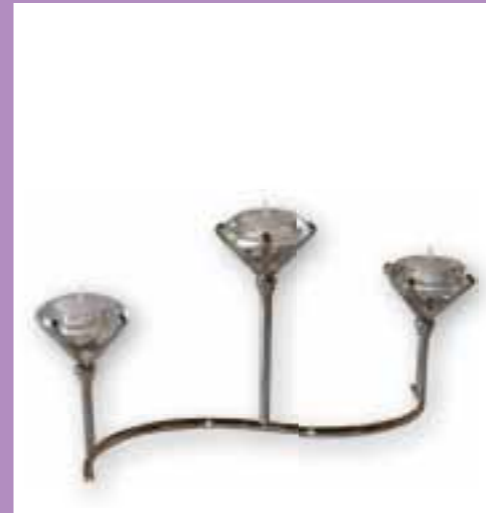

All items metal nickel-plated

Art. No. 60050 Anastasia
H18 34x8 cm, Unit 2 Pcs.