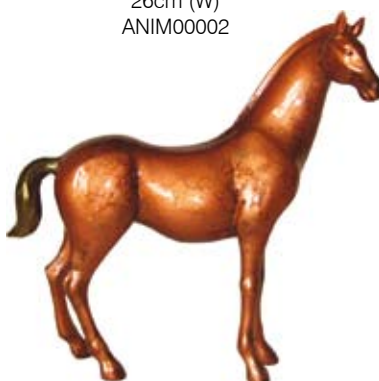

BRONZE HORSE
27cm (H)
ANIM00008