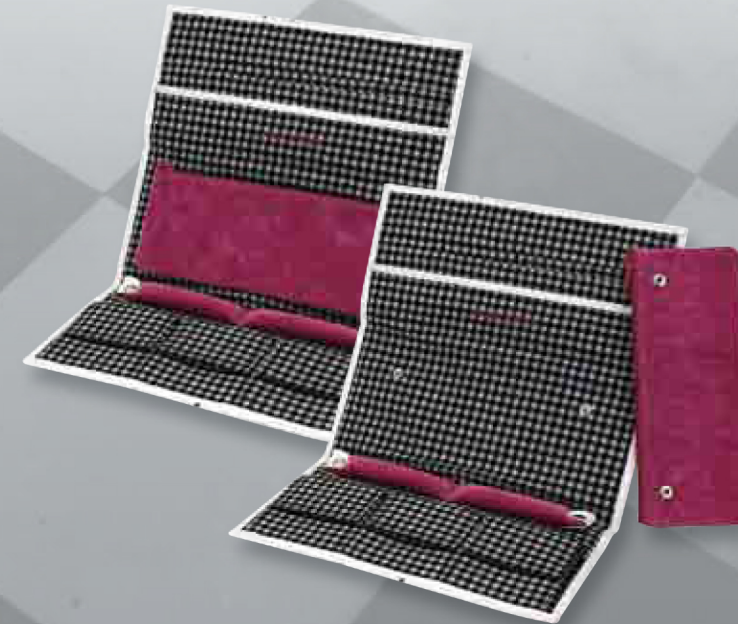

Picadilly

Feinsynthetik
Fine synthetics

1 | UPE / RRP

2 | UPE / RRP

3 | UPE / RRP

4 | UPE / RRP

1 | Schmuckkasten

23 x 23 x 11,5 cm