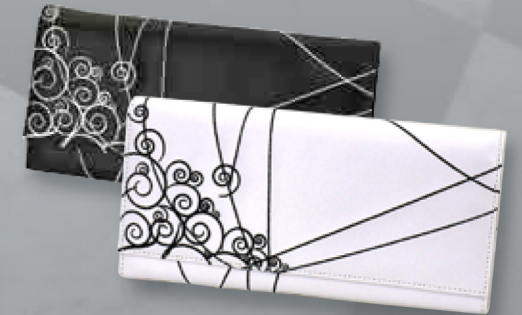

Picadilly

Feinsynthetik
Fine synthetics

1 | UPE / RRP

2 | UPE / RRP

3 | UPE / RRP

4 | UPE / RRP

1 | Schmuckkasten

23 x 23 x 11,5 cm