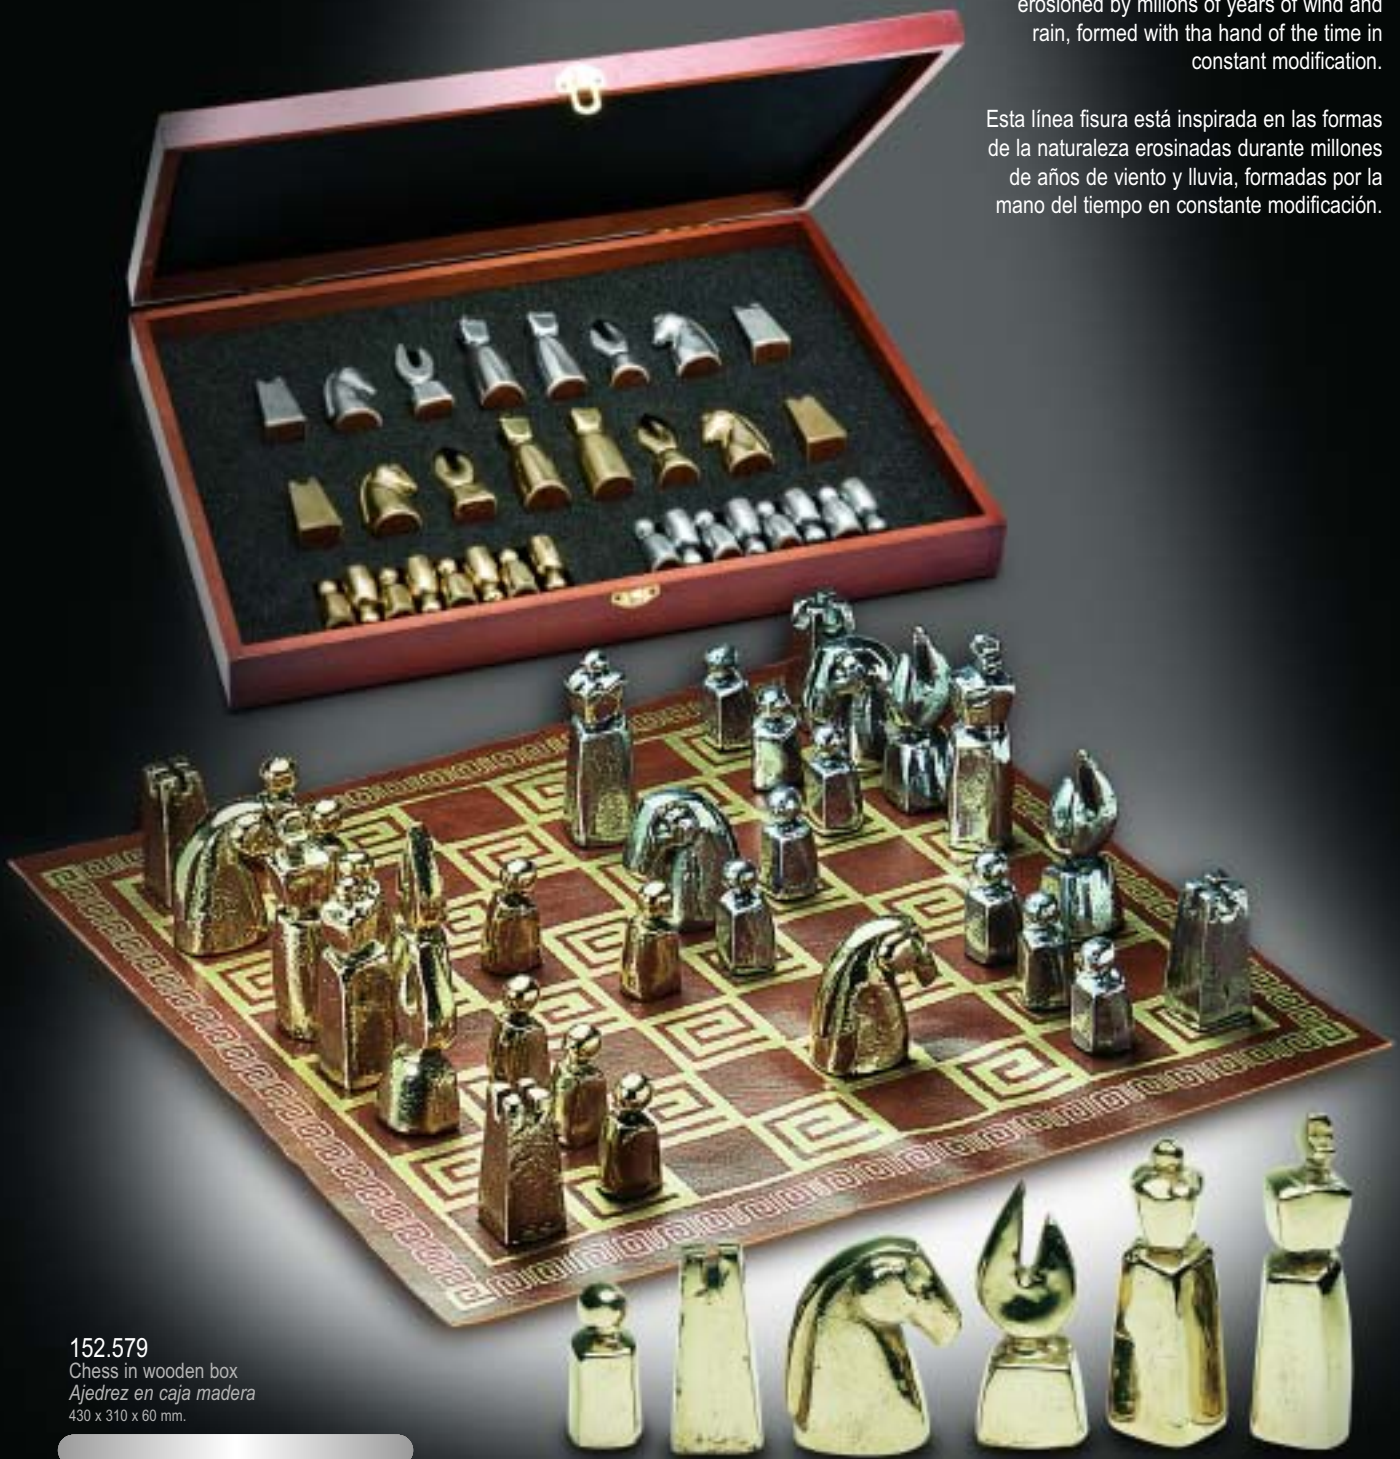

152.579
Chess in wooden box
Ajedrez en caja madera
430 x 310 x 60 mm.

Art3design

more articles at / mas artículos en: www.art3design.com