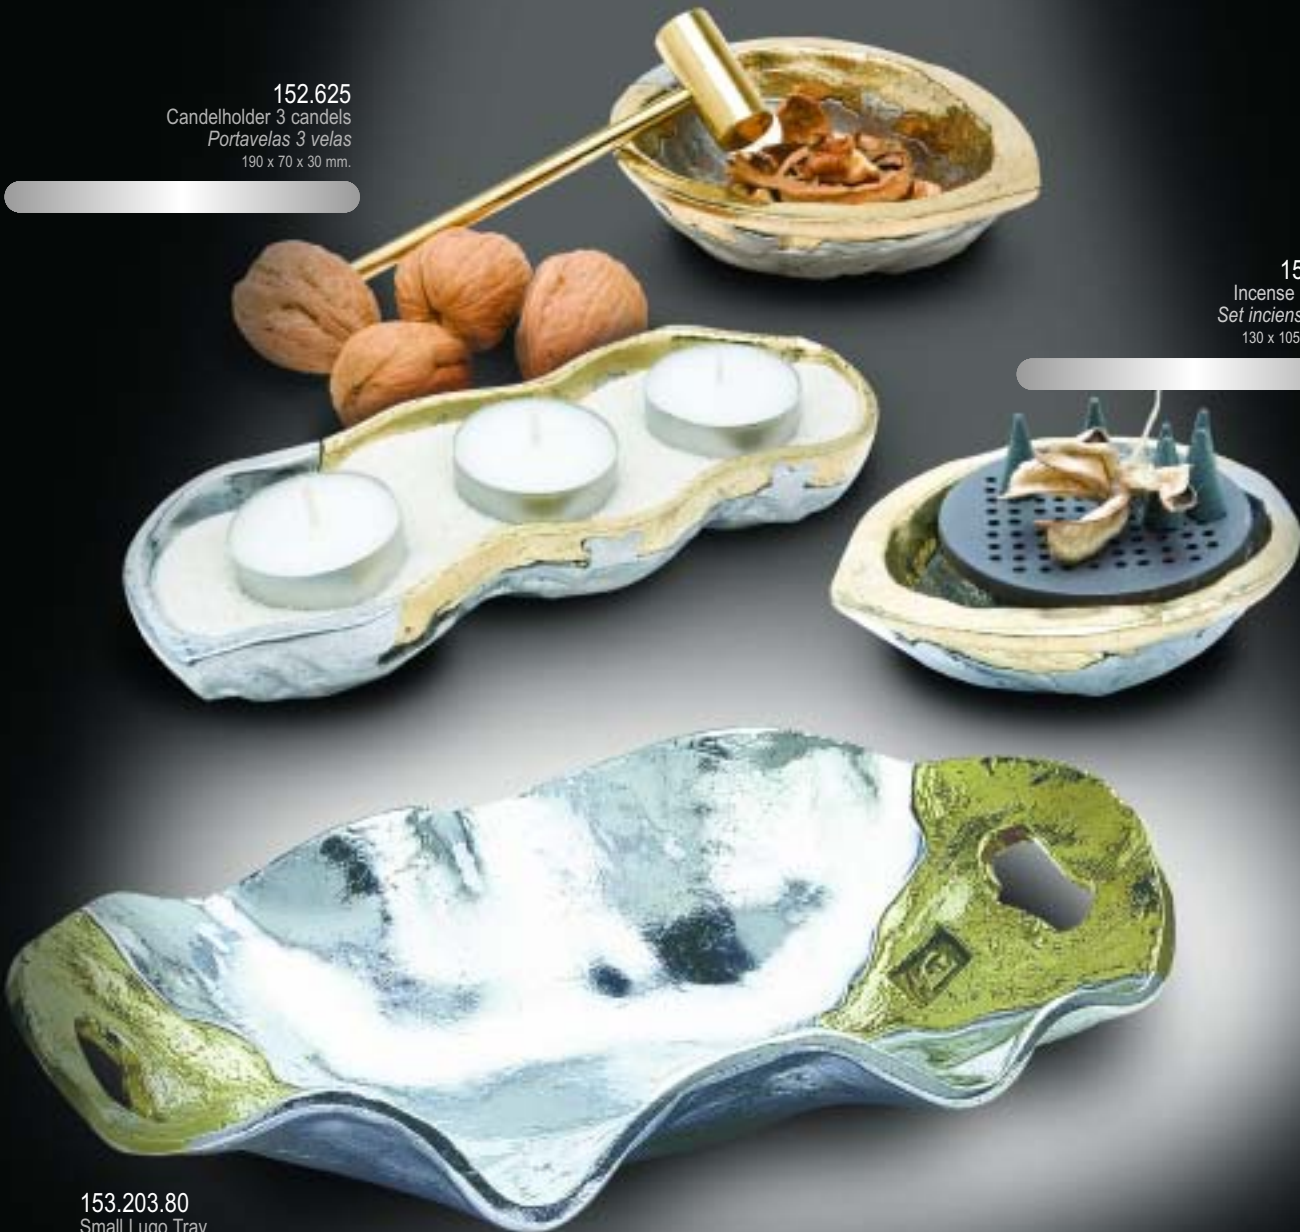

152.627
Nutcracker
Cascañueces Nuez
130 x 105 x 40 mm.

152.625
Candelholder 3 candels
Portavelas 3 velas
190 x 70 x 30 mm.

152.626
Incense Nut Set
Set incienso Nuez
130 x 105 x 40 mm.

151.124
"Phantom" Book Holder
Apoyalibros "Fantasma"
70 x 65 x 165 mm

153.203.80
Small Lugo Tray
Bandeja Lugo Pequeña
250 x 140 x 60 mm.