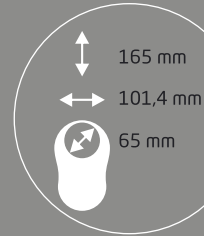

Get the visualization