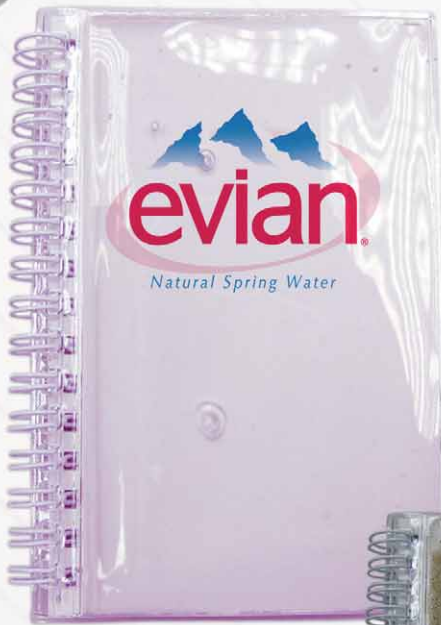

NOTEBOOKS

1
LNB-A5

2

LNB-A6

filled with sand