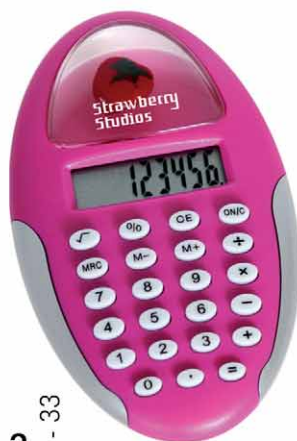

Liquid hand-held calculator. 8 digit display. Auto off.

LCC - 33 **3**

7.5cm L x 2cm W x 12cm H

3cm x 1 cm

clear and/or any PMS color pink, blue or green

1 button cell is included

white gift box

0.10kg per piece

250

**Size:**

**Imprint Area:**

**Liquid:**

**Case colors:**

**Batteries:**

**Packaging:**

**Weight:**

**MOQ:**

Liquid Hand Calculator

**3** LCC - 33

Calculator with easel stand, 8-digit Display, Auto power off

LCC - 102 **4**

75cm L x 2cm B x 12,5cm H

3cm x 1 cm

clear and/or any PMS color blue, white, silver