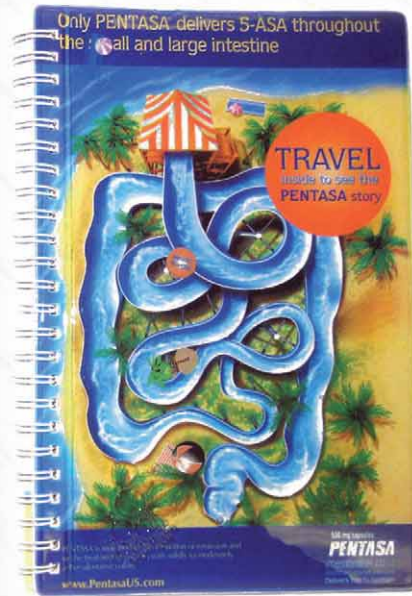

ARUBA

*Where happiness lives.™*

aruba.com

1	LFL-317	Liquid PVC Cosmetic Case	
	Liquid cosmetic case	<p><b>Size:</b> 19cm L x 5.5cm W x 9.2cm H 7 1/2" L x 2 1/8" W x 3 2/3" H</p> <p><b>Imprint Area:</b> same as case size</p> <p><b>Liquid:</b> clear and/or any PMS color</p> <p><b>Packaging:</b> each in polybag</p> <p><b>Weight:</b> 0.10 kg / 0.22 lbs per piece</p> <p><b>MOQ:</b> 300</p>	
2	LFL-61	Liquid PVC Shopping bag	
	Liquid shopping bag	<p><b>Size:</b> 39cm L x 11cm W x 29cm H 15 2/3" L x 4 2/3" W x 11 1/2" H</p> <p><b>Imprint Area:</b> 30cm L x 25cm H / 12" L x 10" H</p> <p><b>Liquid:</b> clear and/or any PMS color</p> <p><b>Packaging:</b> each in polybag</p> <p><b>Weight:</b> 0.23 kg / 0.50 lbs per piece</p> <p><b>MOQ:</b> 300</p>	
3	LFL-69	Liquid PVC Zipper bag	
	Liquid zipper bag	<p><b>Size:</b> 19.8cm L x 13cm H 7 3/4" L x 5 1/10" H</p> <p><b>Imprint Area:</b> same as bag size</p> <p><b>Liquid:</b> clear and/or any PMS color</p> <p><b>Packaging:</b> each in polybag</p> <p><b>Weight:</b> 0.07 kg / 0.15 lbs per piece</p> <p><b>MOQ:</b> 500</p>	
4	LFL-124	Liquid PVC Beach bag	
	Liquid beach bag	<p><b>Size:</b> 27cm L x 4.5cm W x 28cm H 10 1/5" L x 1 3/4" W x 11" H</p> <p><b>Imprint Area:</b> same as bag size</p> <p><b>Liquid:</b> clear and/or any PMS color</p> <p><b>Packaging:</b> each in polybag</p> <p><b>Weight:</b> 0.16 kg / 0.35 lbs per piece</p> <p><b>MOQ:</b> 300</p>	

# NOTEBOOKS

1  
LNB-A5

2

LNB-A6

filled with sand