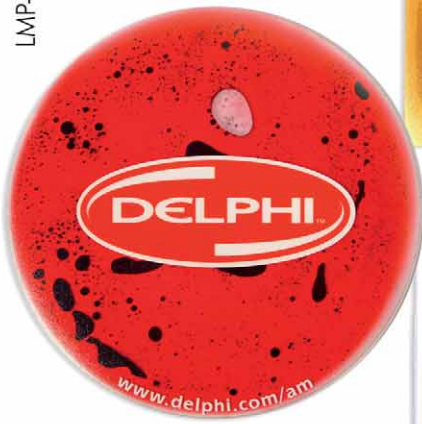

# AQUA MOUSE

**1**  
LMO-168  
LMO-1168  
LMO-1169

The original 2 button aqua mouse with scroll and USB plug. The ideal desk accessory for any promotion.

Liquid Standard Mouse Liquid Optical Mouse Liquid Wireless Mouse	<b>Size:</b>	11.6cm L x 6.2cm W x 3.8cm H
	<b>Imprint Area on white part:</b>	4cm x 1.5cm
	<b>Liquid:</b>	clear and/or any PMS color
	<b>Button &amp; Base colors:</b>	translucent red, blue or green. On quantities 500 & above, buttons & base can be PMS color matched.
<b>Packaging:</b>	white gift box	
<b>Weight:</b>	0.20 kg per piece	
<b>MOQ:</b>	250	

**2**  
LMO-511

Aqua MINI Mouse with Scroll and USB plug Ideale for Notebooks.

Liquid MINI Mouse	<b>Size:</b>	9,3cm L x 5,9cm B x 3.6cm H
	<b>Imprint Area on white part:</b>	2cm x 1.5cm
	<b>Liquid:</b>	clear and/or any PMS color
	<b>Button &amp; Base colors:</b>	white or in any PMS color
<b>Packaging:</b>	white gift box	
<b>Weight:</b>	0.18 kg per piece	
<b>MOQ:</b>	500	

# MOUSE PADS

1  
LMP-SMP

2  
LMP-CPMP

1  
LMP-SMP  
Choose from rectangle, round, or square shapes. Custom shapes and sizes also available.

Liquid Mousepads  
**Size:** 24cm x 19cm rect. 19cm round or square  
**Imprint Area:** same as mousepads size  
**Liquid:** clear and/or any PMS color  
**Packaging:** individual in polybag  
**Weight:** 0.10kg per piece  
**MOQ:** 250