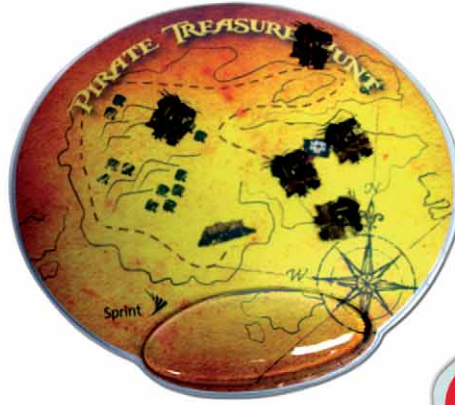

# MOUSE PADS

Wrist Rest Mousepad with textured surface and ergonomically Gel pad **LMP-WRMP 1**

21.3cm x 19.5cm  
 same as size of Mousepad clear and/or any PMS color individual in polybag 0.14kg per piece 250

**Size:**  
**Imprint Area:**  
**Liquid:**  
**Packaging:**  
**Weight:**  
**MOQ:**

**Liquid WristRest Mousepad 1**

LMP-WRMP

3

Bloodbag-MP

Ergonomically WristRest Gel Pad **LMP-WRGP 2**

14cm L x 7cm W x 1.5cm H  
 same as size of Wrist Rest clear and/or any PMS color individual in polybag 0.14kg per piece 250