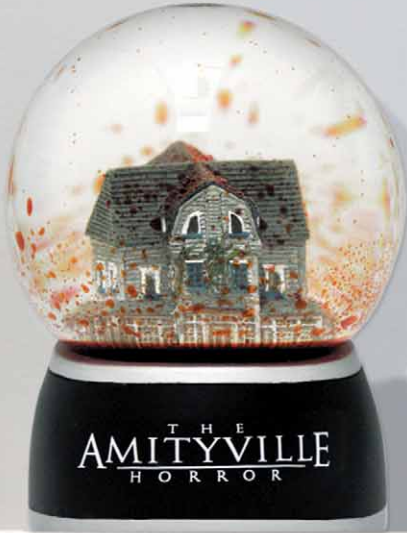

# SNOWDOMES

Acrylic 7cm diameter snow dome	LSG-1352	1
--------------------------------	----------	---

7cm diameter x 5.5cm H	<b>Size:</b>	Liquid Snow Dome
3.5cm diameter x 4cm H	<b>Inside Figure size:</b>	
white gift box 0.12 kg per piece 300	<b>Packaging:</b> <b>Weight:</b> <b>MOQ:</b>	

Acrylic 8cm diameter snow dome	LSG-1380	2
--------------------------------	----------	---

8cm diameter x 7cm H	<b>Size:</b>	Liquid Snow Dome
5cm diameter x 4.5cm H	<b>Inside Figure size:</b>	
white gift box 0.35 kg per piece 300	<b>Packaging:</b> <b>Weight:</b> <b>MOQ:</b>	

Acrylic 9cm diameter snow dome	LSG-1398	3
--------------------------------	----------	---

9cm diameter x 8cm H	<b>Size:</b>	Liquid Snow Dome
6cm diameter x 5.5cm H	<b>Inside Figure size:</b>	
white gift box 0.55 kg per piece 300	<b>Packaging:</b> <b>Weight:</b> <b>MOQ:</b>	